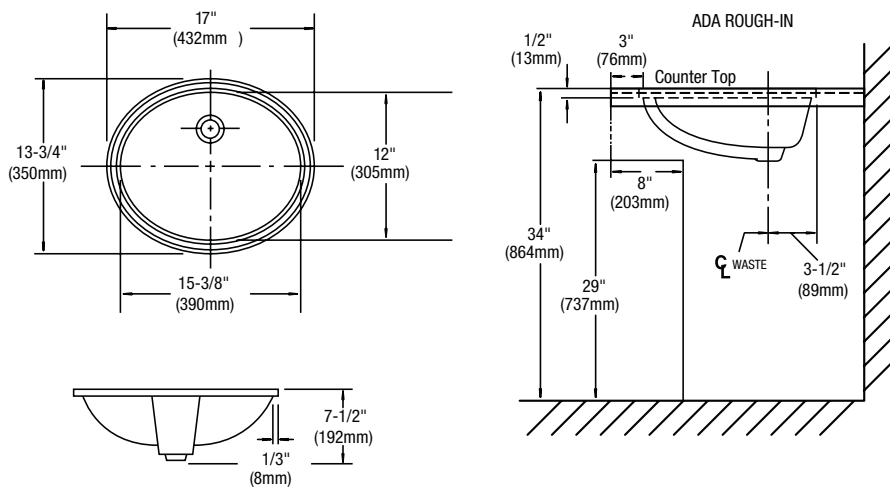

Specifications

PF1512U

Undercounter Lavatory Vitreous China

Product Features

- Vitreous china
- 15-3/8" x 12" bowl size
- Oval undercounter lavatory
- Concealed front overflow
- Can be mounted for ADA installation
- Mounting clips included
- Available in white only
- Bowl depth 5-3/4"

Model Numbers

PF1512UWH 15" x 12" vc undercounter lavatory—white

PF1512U

Product Specifications

*All dimensions and specifications are nominal and may vary: Dimensions of 8" and greater have a tolerance of +3%. Dimensions less than 8" have a tolerance of +5%. Please utilize the current cutout template for countertop cutouts.