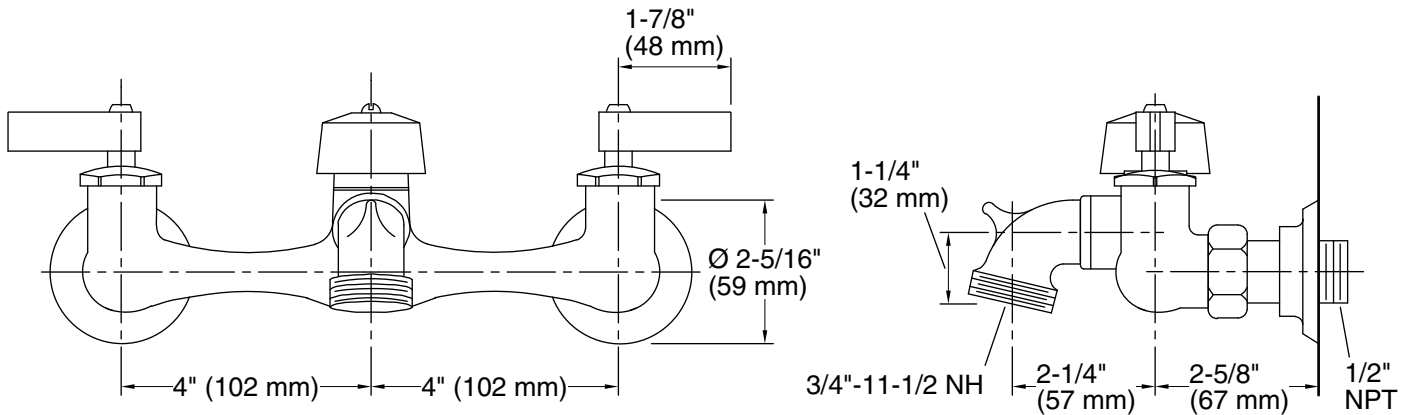

Features

- Valvet® valves with brass valve bodies.
- Internal NPT connections.
- With vacuum breaker.
- With pail hook.
- 2-1/4" (57 mm) threaded spout for hose connection.
- 8-inch centers.

Material

- Solid brass construction for durability and reliability.

See website for detailed warranty information.

Available Colors/Finishes

Color tiles intended for reference only.

Color	Code	Description
	CP	Polished Chrome
	RP	Rough Plate

Technical Information

All product dimensions are nominal.