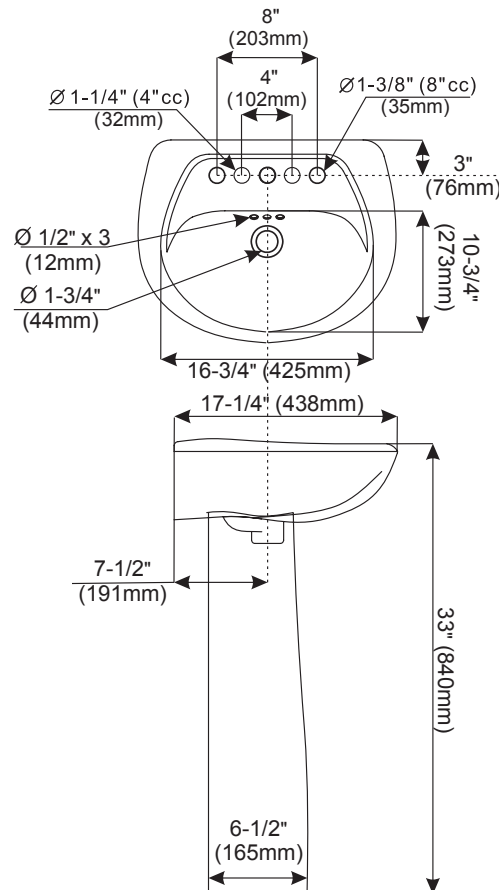

Product Specifications

PF5004WH / PF1045WH

Warranty and Codes

This product comes complete with installation, operating, care and maintenance instructions. This PROFLO product carries a 1-year limited lifetime warranty. In an effort to continually improve our products, we will make design changes from time to time. We reserve the right to ship newly designed product to fill any order unless we agree in writing to do otherwise. This product meets or exceeds ASME/ANSI A112.19.2M.

* All measurements are nominal. Please verify before actual installation.