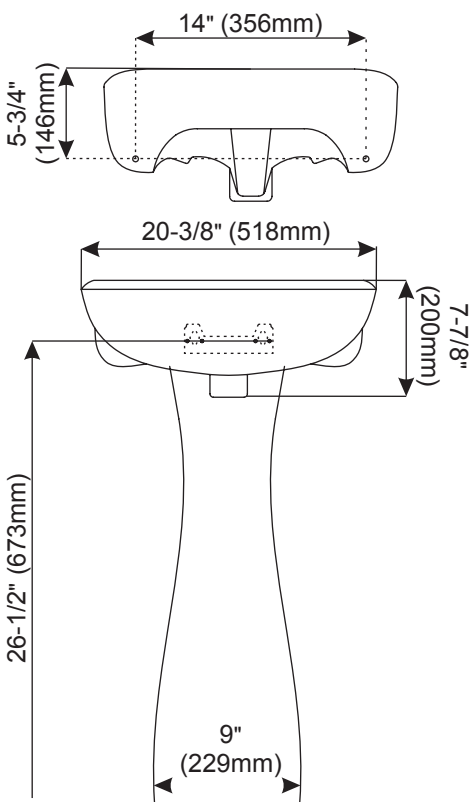

Replacement Parts

PFWMBKT Replacement wall mount bracket