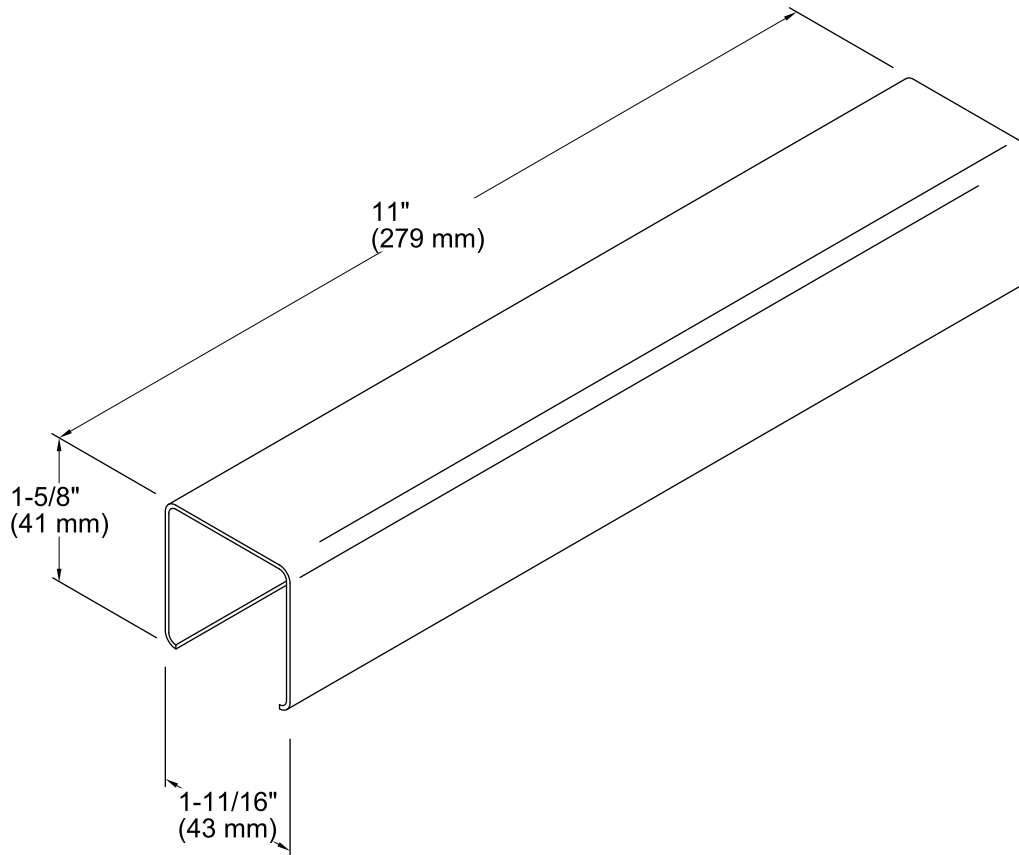

Technical Information

All product dimensions are nominal.

Notes

Install this product according to the installation guide.