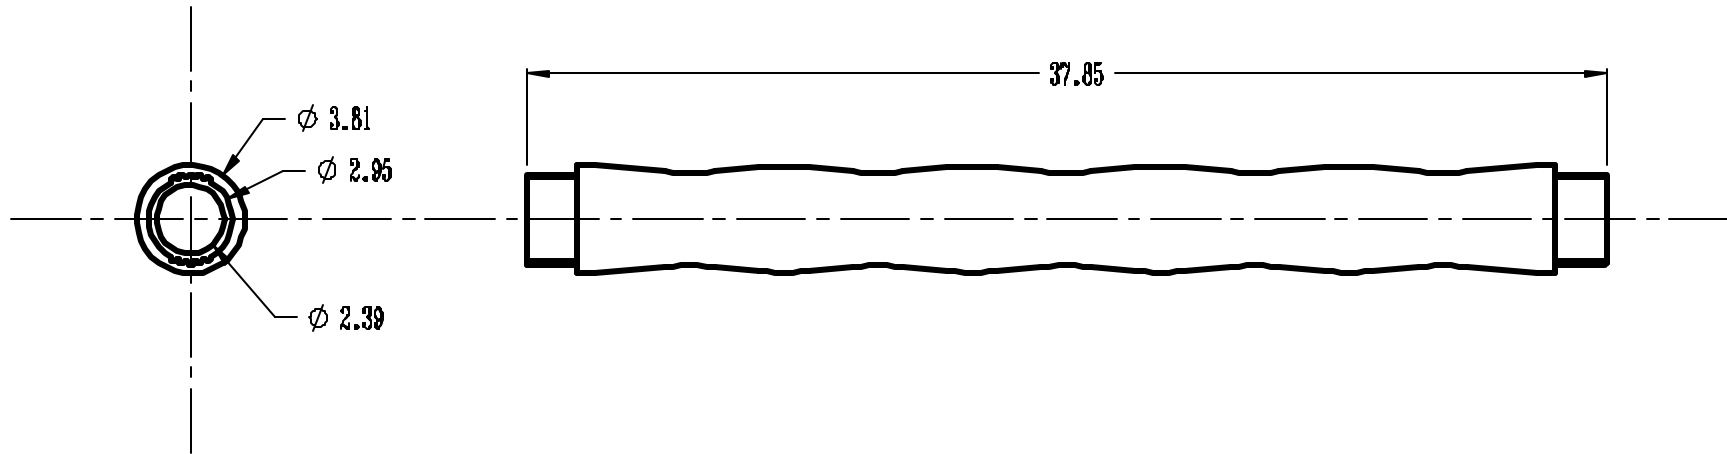

ALL DIMENSIONS IN CENTIMETERS

THE KEENEY MANUFACTURING CO.

NEWINGTON, CT. U.S.A.

TITLE: INTERLOCK HANDLEBAR PP19900

DWG BY: C.GRAHAM

DATE: 7/08/98

EXPANDED END VIEW