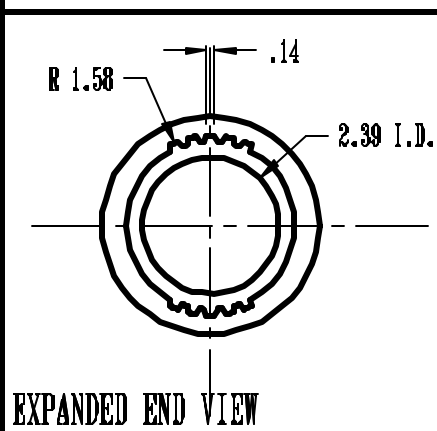

ALL DIMENSIONS IN CENTIMETERS

THE KEENEY MANUFACTURING CO.

NEWINGTON, CT. U.S.A.

TITLE: INTERLOCK HANDLEBAR PP19900

DWG BY: C.GRAHAM

DATE: 7/08/98

EXPANDED END VIEW