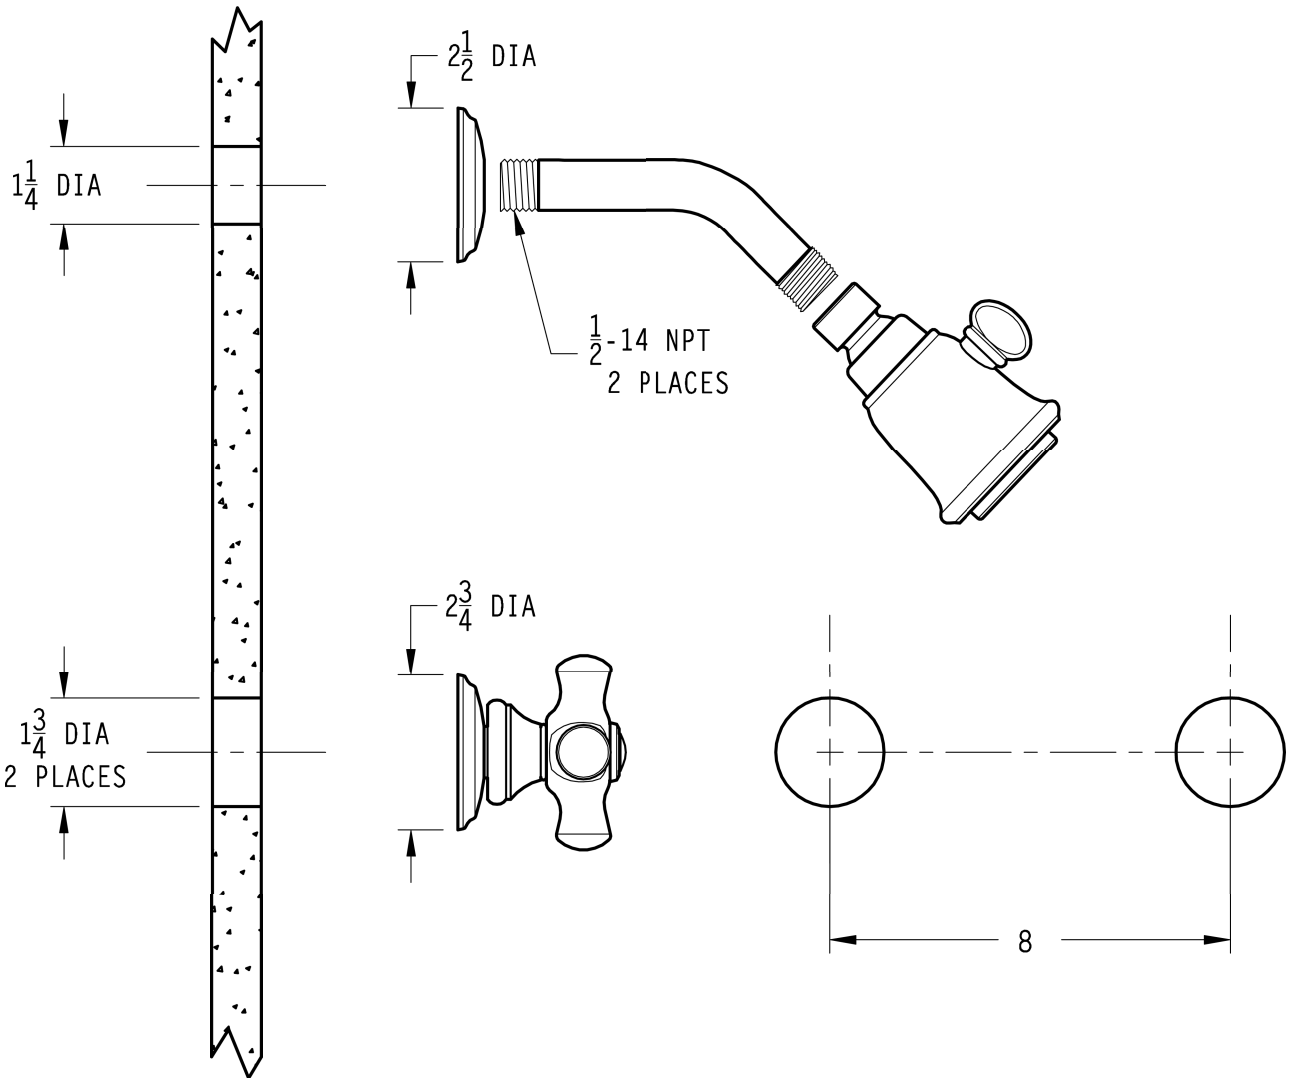

07 Series
Shower Trim

Dimensions are in Inches

1-800-PFAUCET www.pricepfister.com
19701 DaVinci, Lake Forest, CA 92610
01/8/03

Price Pfister®
Pf Pfreshet Ideas in Pf faucets.

SS-007-06