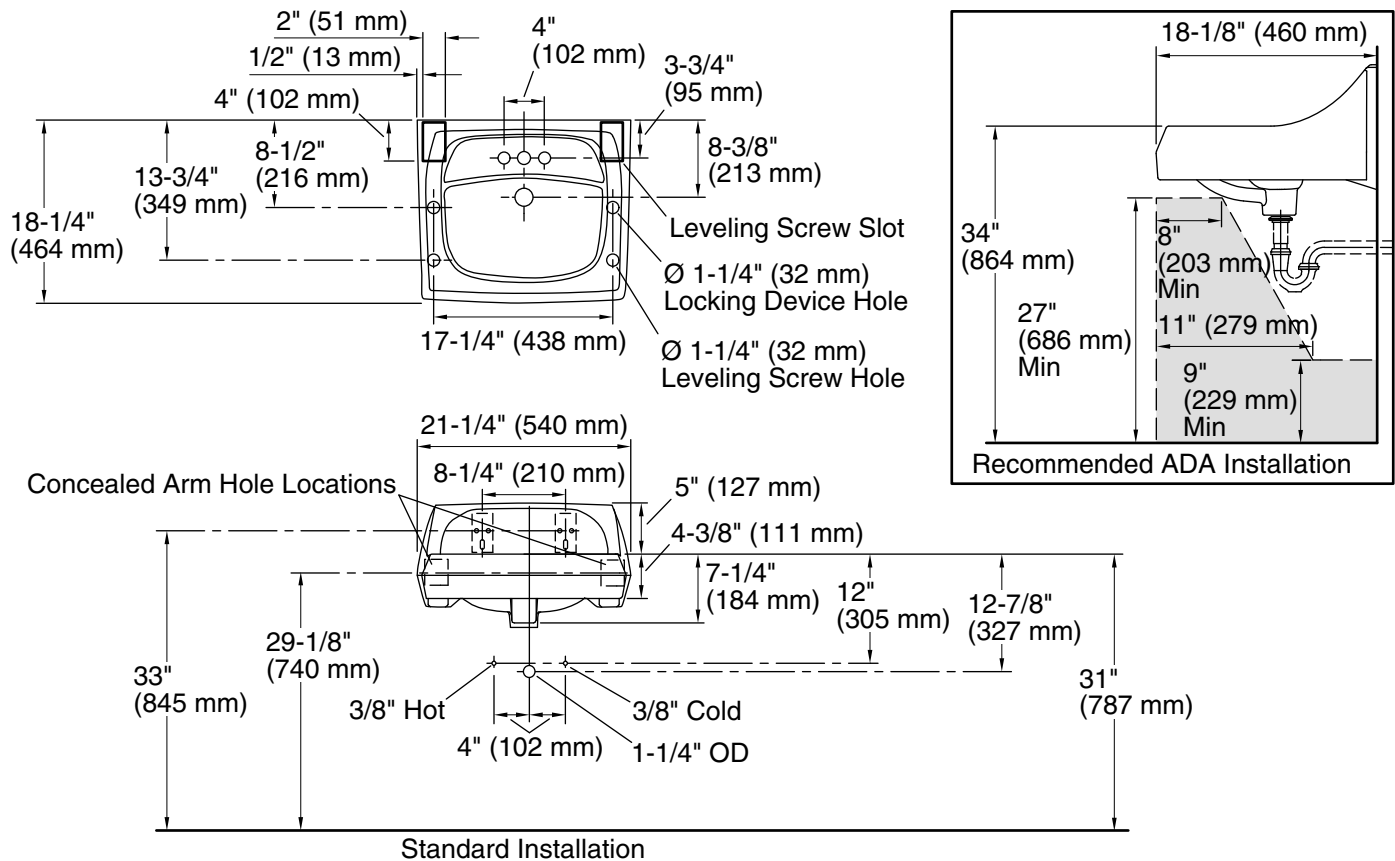

Features

- Made from premium materials that withstand high-volume usage.
- 21-1/4" (540 mm) x 18-1/8" (460 mm).
- Faucet not included.
- Includes wall hanger.
- Drilled for concealed arm carrier.

Material

- Vitreous china.

Installation

- Wall-mount.

Recommended Products/Accessories

K-8998 P-Trap
K-23726 Drain treatment
K-23725 Cast iron cleaner

Included Components

Additional Components:
Hanger(s)

ADA CSA B651

Color	Code	Description
	0	White
	96	Biscuit
	47	Almond
	7	Black Black™

Technical Information

All product dimensions are nominal.

Bowl configuration:	Single
Installation:	Wall-mount
Bowl area (Only):	Length: 16" (406 mm) Width: 10" (254 mm) With overflow: Yes Water depth: 3-1/8" (79 mm)
With overflow:	Yes
Number of deck holes:	3
Faucet hole spacing:	4" (102 mm)
Soap/Lotion hole:	1-1/4" (32 mm)
Drain hole:	1-3/4" (44 mm)