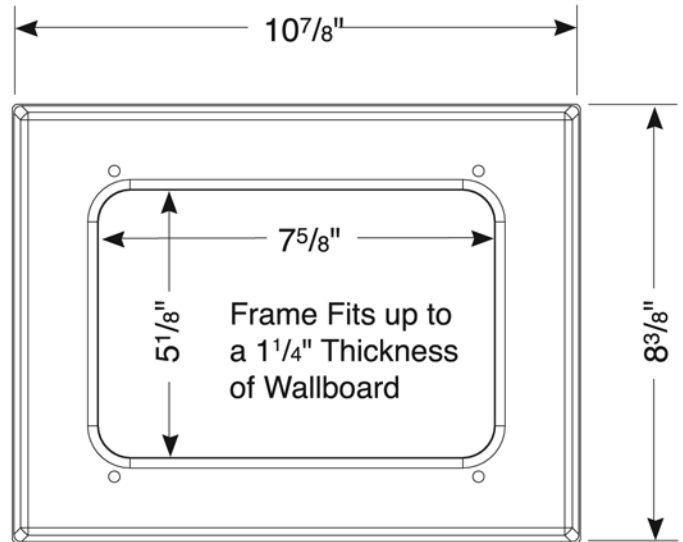

SPECIFICATION

Furnish and install recessed metal powder coated washing machine box with 2" reversible drain outlet and quarter turn or single lever valves with or without hammer arresters. Hammer arresters shall conform to IPC-2006, UPC listed and ASSE Certified to ANSI/ASSE 1010-2004 Standard. Unit shall be Water-Tite product code checked below as manufactured by IPS Corporation in Collierville, TN.

PROD. CODE	DESCRIPTION	
82112	Reversible WMOB w/1/2" Sweat Qtr. Turn Valves	Unassembled
82113	Reversible WMOB w/1/2" Sweat Qtr. Turn Valves Cont. Pack	Unassembled*
82114	Reversible WMOB w/1/2" CPVC Qtr. Turn Valves	Unassembled
82115	Reversible WMOB w/1/2" CPVC Qtr. Turn Valves Cont. Pack	Unassembled*
82116	Reversible WMOB w/1/2" Sweat Single Lever Valves	Unassembled
82117	Reversible WMOB w/1/2" Sweat Single Lever Valves Cont. Pack	Unassembled*

* Frames packed separately from boxes and mounting flanges for protection and safe keeping until finishing stage.