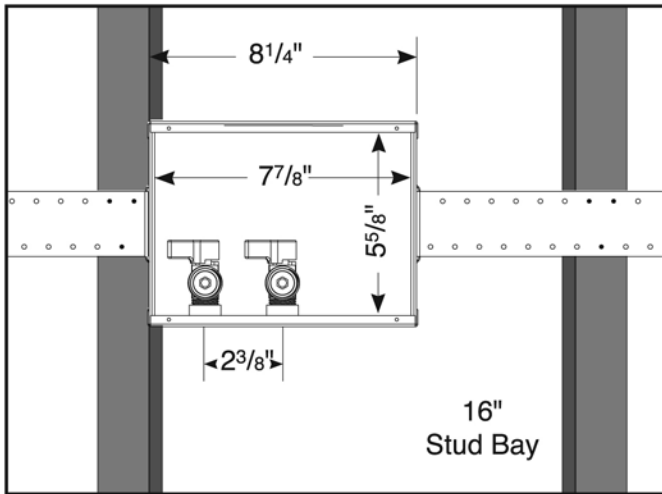

## Reversible Metal Washing Machine Outlet Box

Left hand Drain Option

Right hand Drain Option