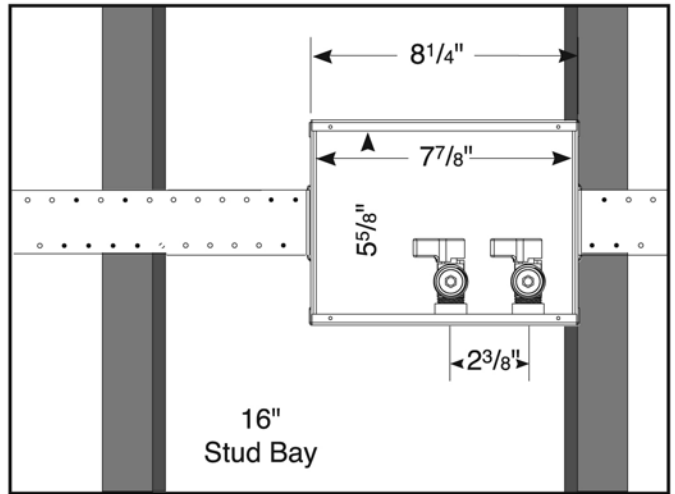

## Reversible Metal Washing Machine Outlet Box

Left hand Drain Option

Right hand Drain Option