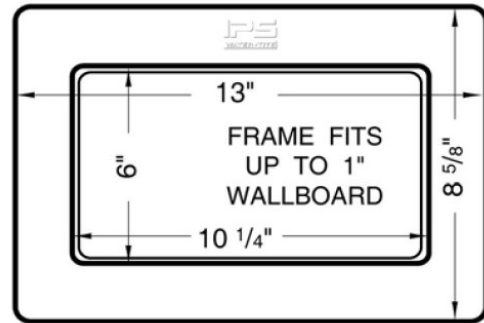

SPECIFICATION SUBMITTAL SHEET

RIGHT HAND WIDE MOUTH WMOB with Quarter Turn Valves

Specifications:

Furnish and install wide mouth washing machine outlet box with right hand drain option. Unit shall be Water-Tite product code as manufactured by IPS Corporation.