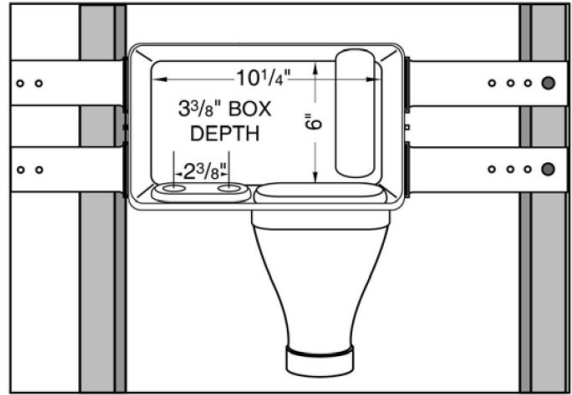

SPECIFICATION SUBMITTAL SHEET

RIGHT HAND WIDE MOUTH WMOB with Quarter Turn Valves

Specifications:

Furnish and install wide mouth washing machine outlet box with right hand drain option. Unit shall be Water-Tite product code as manufactured by IPS Corporation.

Item #	Product Description	Model #	Quantity
	See Reverse Side for Product Listings		

Item #	Product Description	Model #	Quantity
87351	Wide Mouth WMOB w/ Sweat Qtr. Turn Valves installed	W8900	10
87355	Wide Mouth WMOB w/ CPVC Qtr. Turn Valves installed	W8901	10
87359	Wide Mouth WMOB w/ Pex Qtr. Turn Valves installed	W8902	10
87363	Wide Mouth WMOB w/Sweat Single Lever Valve installed	W8904	10
87378	Wide Mouth WMOB w/ Wirsbo™ Qtr. Turn Valves installed	W8911	10
87349	Wide Mouth WMOB w/Sweat Qtr. Turn Vlv. Unassembled	W8912	10
87386	Wide Mouth WMOB w/Wirsbo Qtr. Turn Vlv. Unassembled	W8914	10
Contractor Pack			
87353	Wide Mouth WMOB w/Sweat Qtr. Turn Valves installed	W8900CP	10
87357	Wide Mouth WMOB w/CPVC Qtr. Turn Valves installed	W8901CP	10
87361	Wide Mouth WMOB w/PEX Qtr. Turn Valves installed	W8902CP	10
87365	Wide Mouth WMOB w/Sweat Single Lever Valve installed	W8904CP	10
87379	Wide Mouth WMOB w/ Wirsbo™ Qtr. Turn Valves installed	W8911CP	10
87398	Wide Mouth WMOB w/Wirsbo Qtr. Turn Vlv. Unassembled	W8914CP	10
Top Mount Contractor Pack			
87385	Wide Mouth WMOB w/Sweat Qtr. Turn Vlv. Top Mount Installed	W8900CPTM	10
87382	Wide Mouth WMOB w/Wirsbo Qtr. Turn Vlv. Top Mount Installed	W8911CPTM	10
87383	Wide Mouth WMOB w/CPVC Qtr. Turn Vlv. Top Mount Installed	W8901CPTM	10
87384	Wide Mouth WMOB w/Pex Qtr. Turn Vlv. Top Mount Installed	W8902CPTM	10