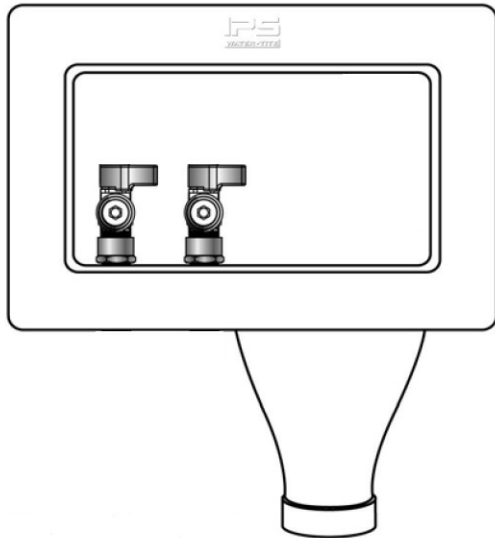

SPECIFICATION SUBMITTAL SHEET

RIGHT HAND WIDE MOUTH WMOB with Quarter Turn Valves

Specifications:

Furnish and install wide mouth washing machine outlet box with right hand drain option. Unit shall be Water-Tite product code as manufactured by IPS Corporation.

Item #	Product Description	Model #	Quantity
	See Reverse Side for Product Listings		

Item #	Product Description	Model #	Quantity
87351	Wide Mouth WMOB w/ Sweat Qtr. Turn Valves installed	W8900	10
87355	Wide Mouth WMOB w/ CPVC Qtr. Turn Valves installed	W8901	10
87359	Wide Mouth WMOB w/ Pex Qtr. Turn Valves installed	W8902	10
87363	Wide Mouth WMOB w/Sweat Single Lever Valve installed	W8904	10
87378	Wide Mouth WMOB w/ Wirsbo™ Qtr. Turn Valves installed	W8911	10
87349	Wide Mouth WMOB w/Sweat Qtr. Turn Vlv. Unassembled	W8912	10
87386	Wide Mouth WMOB w/Wirsbo Qtr. Turn Vlv. Unassembled	W8914	10
Contractor Pack			
87353	Wide Mouth WMOB w/Sweat Qtr. Turn Valves installed	W8900CP	10
87357	Wide Mouth WMOB w/CPVC Qtr. Turn Valves installed	W8901CP	10
87361	Wide Mouth WMOB w/PEX Qtr. Turn Valves installed	W8902CP	10
87365	Wide Mouth WMOB w/Sweat Single Lever Valve installed	W8904CP	10
87379	Wide Mouth WMOB w/ Wirsbo™ Qtr. Turn Valves installed	W8911CP	10
87398	Wide Mouth WMOB w/Wirsbo Qtr. Turn Vlv. Unassembled	W8914CP	10
Top Mount Contractor Pack			
87385	Wide Mouth WMOB w/Sweat Qtr. Turn Vlv. Top Mount Installed	W8900CPTM	10
87382	Wide Mouth WMOB w/Wirsbo Qtr. Turn Vlv. Top Mount Installed	W8911CPTM	10
87383	Wide Mouth WMOB w/CPVC Qtr. Turn Vlv. Top Mount Installed	W8901CPTM	10
87384	Wide Mouth WMOB w/Pex Qtr. Turn Vlv. Top Mount Installed	W8902CPTM	10