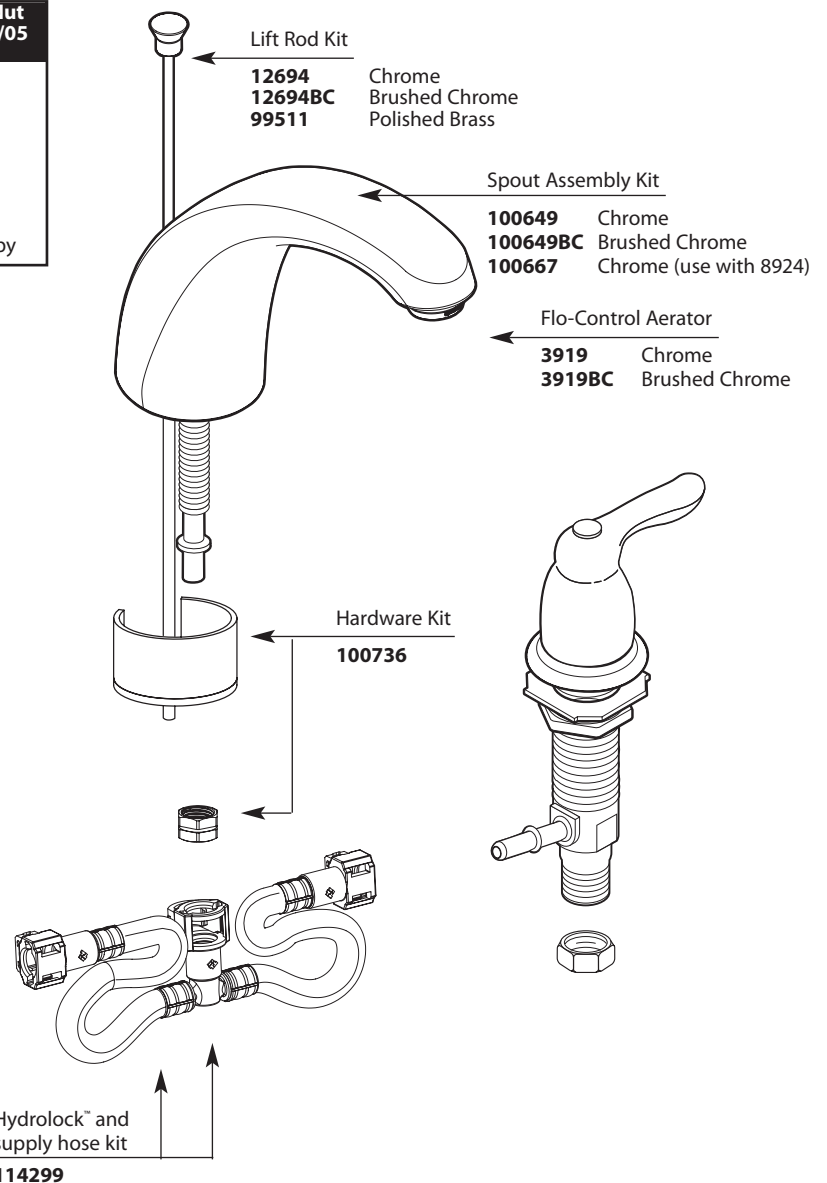

# Illustrated Parts

■ Order by Part Number

*There is more than 1 version of this model.  
Page down to identify the version you have.*

CHATEAU®		
Two-Handle Widespread Lavatory Faucet		
MODEL	TYPE	FINISH
4944	Lav w/metal waste	Chrome
4949	Lav w/metal waste	Chrome/Polished Brass
4945	Lav w/metal waste	Chrome
4945BC	Lav w/metal waste	Brushed Chrome
8922	Lav w/metal waste	Chrome
8924	Lav w/grid waste	Chrome
DISCONTINUED SKUS		
4944A	Lav w/metal waste	Antique Brass
4944P	Lav w/metal waste	Polished Brass
4944W	Lav w/metal waste	Glacier

# Illustrated Parts

CHATEAU®		
Two-Handle Widespread Lavatory Faucet		
MODEL	TYPE	FINISH
8922	Lav w/metal waste	Chrome
8924	Lav w/grid waste	Chrome

Handle Screw  
**90507** Chrome

Wing Handle Insert Kit  
**14904** Chrome

Wing Handle Hub Kit (Hot & Cold)  
**90506** Chrome

Cartridge Nut  
**13401**

Cartridge Nut prior to 1/6/05  
 Replaced by

Spout Assembly Kit  
**96472** Chrome (with lift rod hole)  
**96495** Chrome (used with 8924, no lift rod hole)

Handle Adapter Kit  
**90274**

Replacement Cartridge  
**1224**

Escutcheon  
**14349** Chrome

Hardware Package  
**11926**

Valve body (includes cartridge & cartridge nut)  
**1371 - HOT**  
**1373 - COLD**