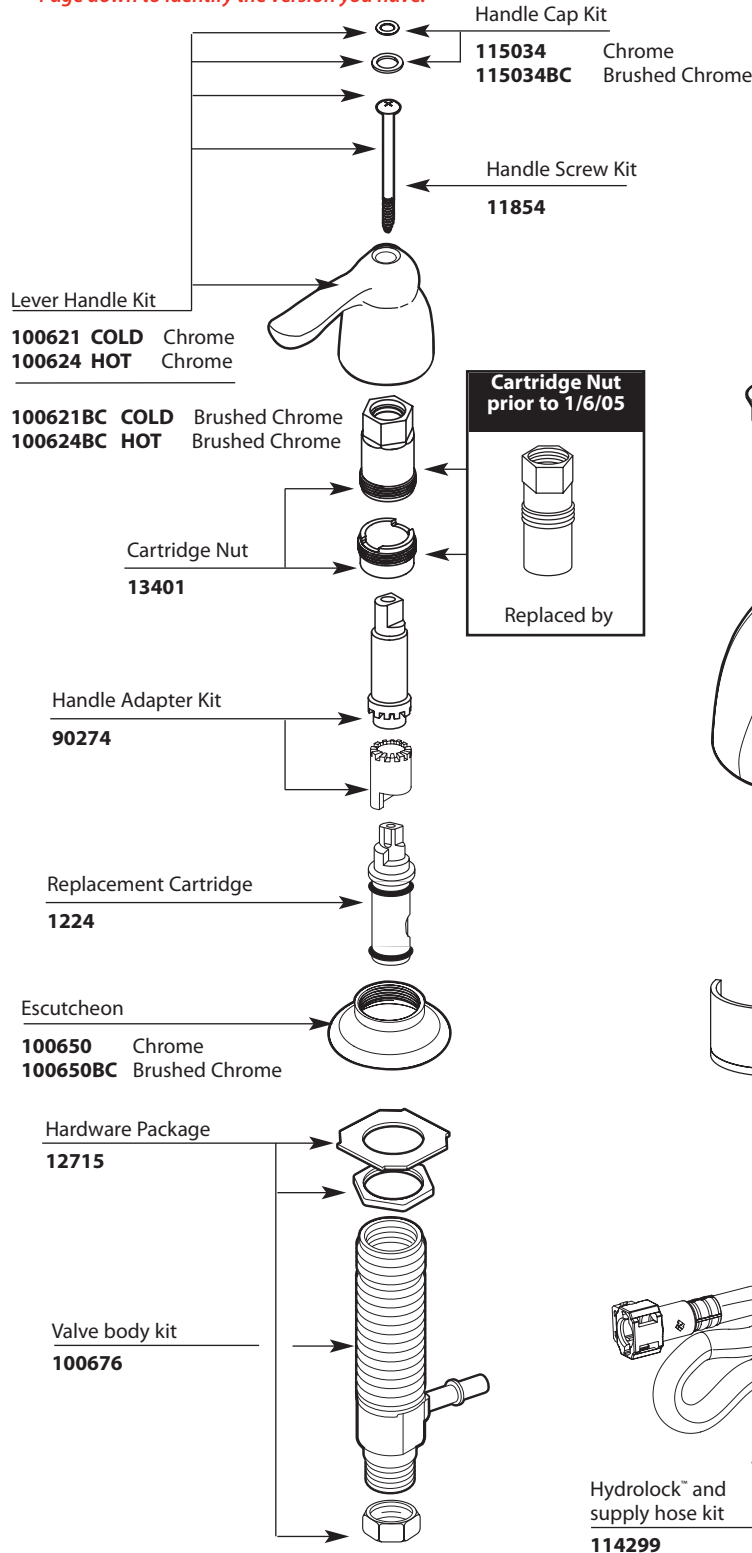

# Illustrated Parts

■ Order by Part Number

*There is more than 1 version of this model.  
Page down to identify the version you have.*

CHATEAU®		
Two-Handle Widespread Lavatory Faucet		
MODEL	TYPE	FINISH
4944	Lav w/metal waste	Chrome
4949	Lav w/metal waste	Chrome/Polished Brass
4945	Lav w/metal waste	Chrome
4945BC	Lav w/metal waste	Brushed Chrome
8922	Lav w/metal waste	Chrome
8924	Lav w/grid waste	Chrome
DISCONTINUED SKUS		
4944A	Lav w/metal waste	Antique Brass
4944P	Lav w/metal waste	Polished Brass
4944W	Lav w/metal waste	Glacier

# Illustrated Parts

CHATEAU®		
Two-Handle Widespread Lavatory Faucet		
MODEL	TYPE	FINISH
8922	Lav w/metal waste	Chrome
8924	Lav w/grid waste	Chrome

Handle Screw  
**90507** Chrome

Wing Handle Insert Kit  
**14904** Chrome

Wing Handle Hub Kit (Hot & Cold)  
**90506** Chrome

Cartridge Nut  
**13401**

Cartridge Nut prior to 1/6/05  
 Replaced by

Spout Assembly Kit  
**96472** Chrome (with lift rod hole)  
**96495** Chrome (used with 8924, no lift rod hole)

Handle Adapter Kit  
**90274**

Replacement Cartridge  
**1224**

Escutcheon  
**14349** Chrome

Hardware Package  
**11926**

Valve body (includes cartridge & cartridge nut)  
**1371 - HOT**  
**1373 - COLD**