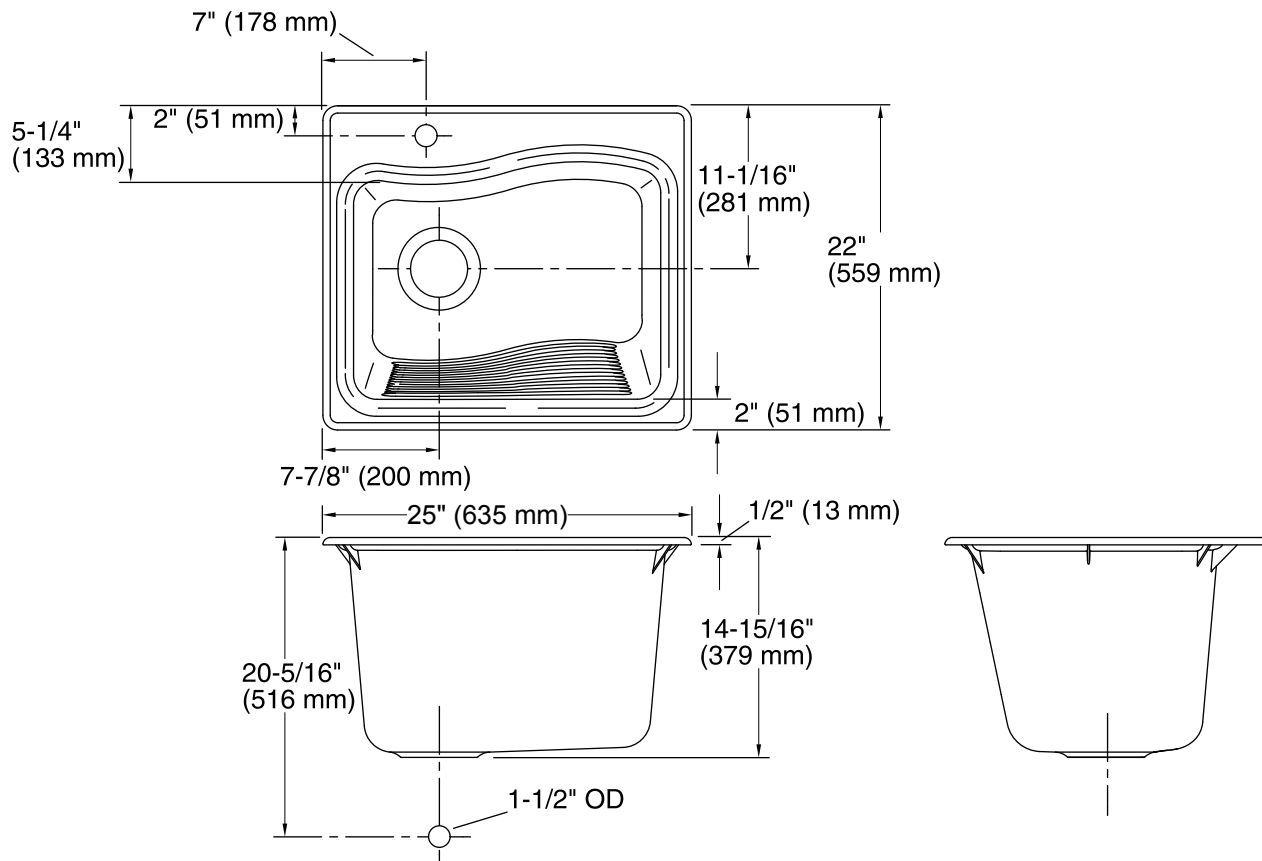

River Falls™

Top-mount Utility Sink
K-6657-1

Features

- 27-inch minimum base cabinet width.
- KOHLER cast iron.
- Acid-resistant enamel finish.
- Single bowl.
- Top-mount.
- Integral washboard.
- Single faucet hole.
- 25" (635 mm) x 22" (559 mm)

Recommended Accessories

K- 9000 P-Trap

Optional Accessories

K- 8801 Sink Strainer

Components

Additional included component/s: Wire rack, and soaking pan.

Codes/Standards

ASME A112.19.1/CSA B45.2

Technical Information

All product dimensions are nominal.

| | |
|-----------------------|---|
| Bowl configuration: | Single |
| Installation: | Top-mount |
| Bowl area | Length: 21-1/2" (546 mm) Width: 14-3/4" (375 mm) Bowl depth: 14-1/4" (362 mm) |
| Number of deck holes: | 1 |
| Faucet hole(s): | 1-3/8" (35 mm) |
| Drain hole: | 3-5/8" (92 mm) |
| Template: | Top-mount, 1079984-7, required, included |