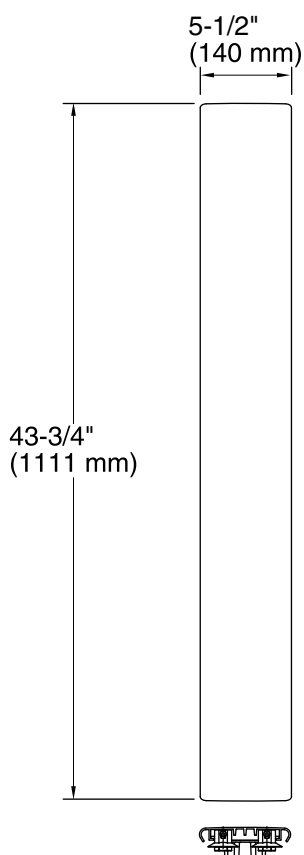

Features

- Aluminum construction.
- Fits over recessed drain.
- Prevents water from pooling underfoot.
- For use on Groove K-9925 and K-9998 shower bases.
- 5-1/2" (140 mm) x 43-3/4" (1111 mm)

Codes/Standards

	SH	Bright Silver
--	----	---------------

Notes

Install this product according to the installation guide.

Technical Information

All product dimensions are nominal.