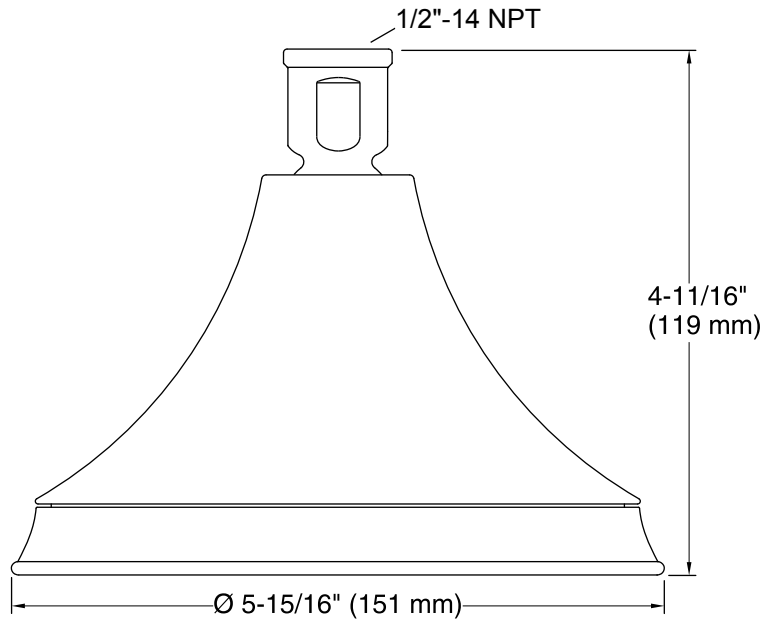

Technical Information

All product dimensions are nominal.

Showerhead:

Rated maximum flow: 1.75 gal/min (6.6 l/min)

Pressure: 80 psi (5.5 bar)

Notes

For use with automatic compensating valves rated at 1.5 gal/min (5.7 l/min) or less.

Install this product according to the installation guide.