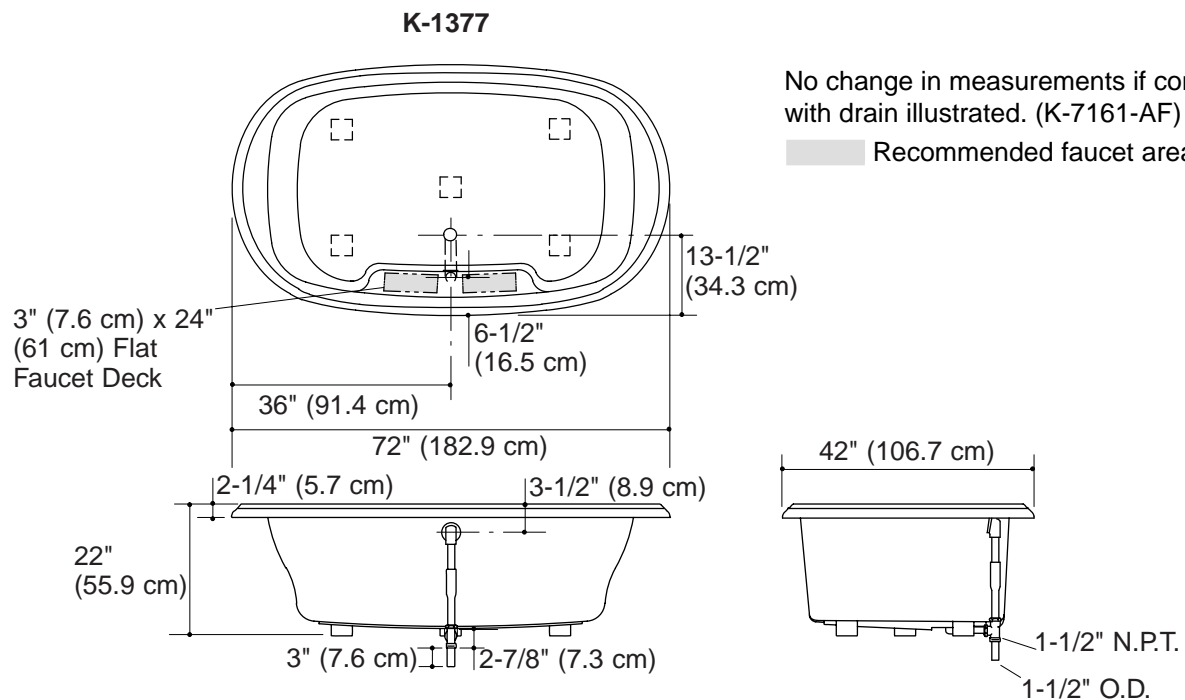

REVIVAL®

Technical Information

Fixture:*	basin area	top area	weight
Bathing well	50" (127 cm) x 29" (73.7 cm)	61" (154 cm) x 32" (81.3 cm)	85 lbs. (38.6 kg)
	water depth	capacity	
To overflow	16" (40.6 cm)	100 gal. (378.5 L)	
* Approximate measurements for comparison only.			
Included component:			
Cut-out template	113311-7		

Installation Notes

Install this product according to the installation guide.

If installing a rim-mount faucet, make sure there is no interference with drain overflow and circulating system before drilling any holes. Consult local and national codes for minimum air gap requirements if installing a spout on the faucet deck.

Floor support under whirlpool must provide for a minimum of 1600 lbs. (726 kg).

Product Diagram