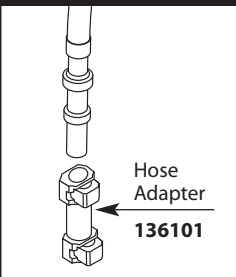

**HANDLE PLUG BUTTON
PRIOR TO 1/2011**

- Handle Kit
- 146220** Chrome
 - 146220CSL** Classic Stainless
 - 146220BL** Matte Black
 - 146220V** Ivory
 - 146220W** Glacier
- Set Screw
155023

- Plug Button
- 152859** Chrome
 - 152859CSL** Classic Stainless
 - 152859BL** Matte Black
 - 152859W** Glacier (Use for Ivory)

- Installation Tool
100110

- Installation Tool
118305

- O-Ring
146926

- Hose Service Kit
137028

- Hose Weight
125989

- Escutcheon & Gasket Kit
- 100433** Chrome
 - 100433CSL** Classic Stainless
 - 100433W** Glacier
 - 100433V** Ivory
 - 100433BL** Matte Black

- Mounting Hardware
146927

**QUICK CONNECTION
PRIOR TO 12/2009**

HOSE ADAPTER CLIP

Buy it for looks. Buy it for life.®

Illustrated Parts

■ Order by Part Number

Extensa™ Single Control Kitchen Faucet with Pullout Spray		
MODEL	HANDLE	FINISH
7560C	Lever	Chrome
7560S	Lever	Sand
7560W	Lever	Glacier
7560V	Lever	Ivory
7560BL	Lever	Matte Black
7560CSL	Lever	Classic Stainless Steel
7560SBL	Lever	Stainless Steel/Matte Black
87560CSD	Lever	Chrome w/soap dispenser
87560W	Lever	Glacier
87560SL	Lever	Stainless Steel
DISCONTINUED SKUS		
7560	Lever	Chrome/Glacier
7560CS	Lever	Chrome/Sand
7560CBL	Lever	Chrome/Matte Black
7560SL	Lever	Stainless Steel
87560	Lever	Chrome/Glacier
87560CS	Lever	Chrome/Sand
87560CBL	Lever	Chrome/Matte Black
87560SBL	Lever	Stainless/Matte Black
87560C	Lever	Chrome
87560S	Lever	Sand