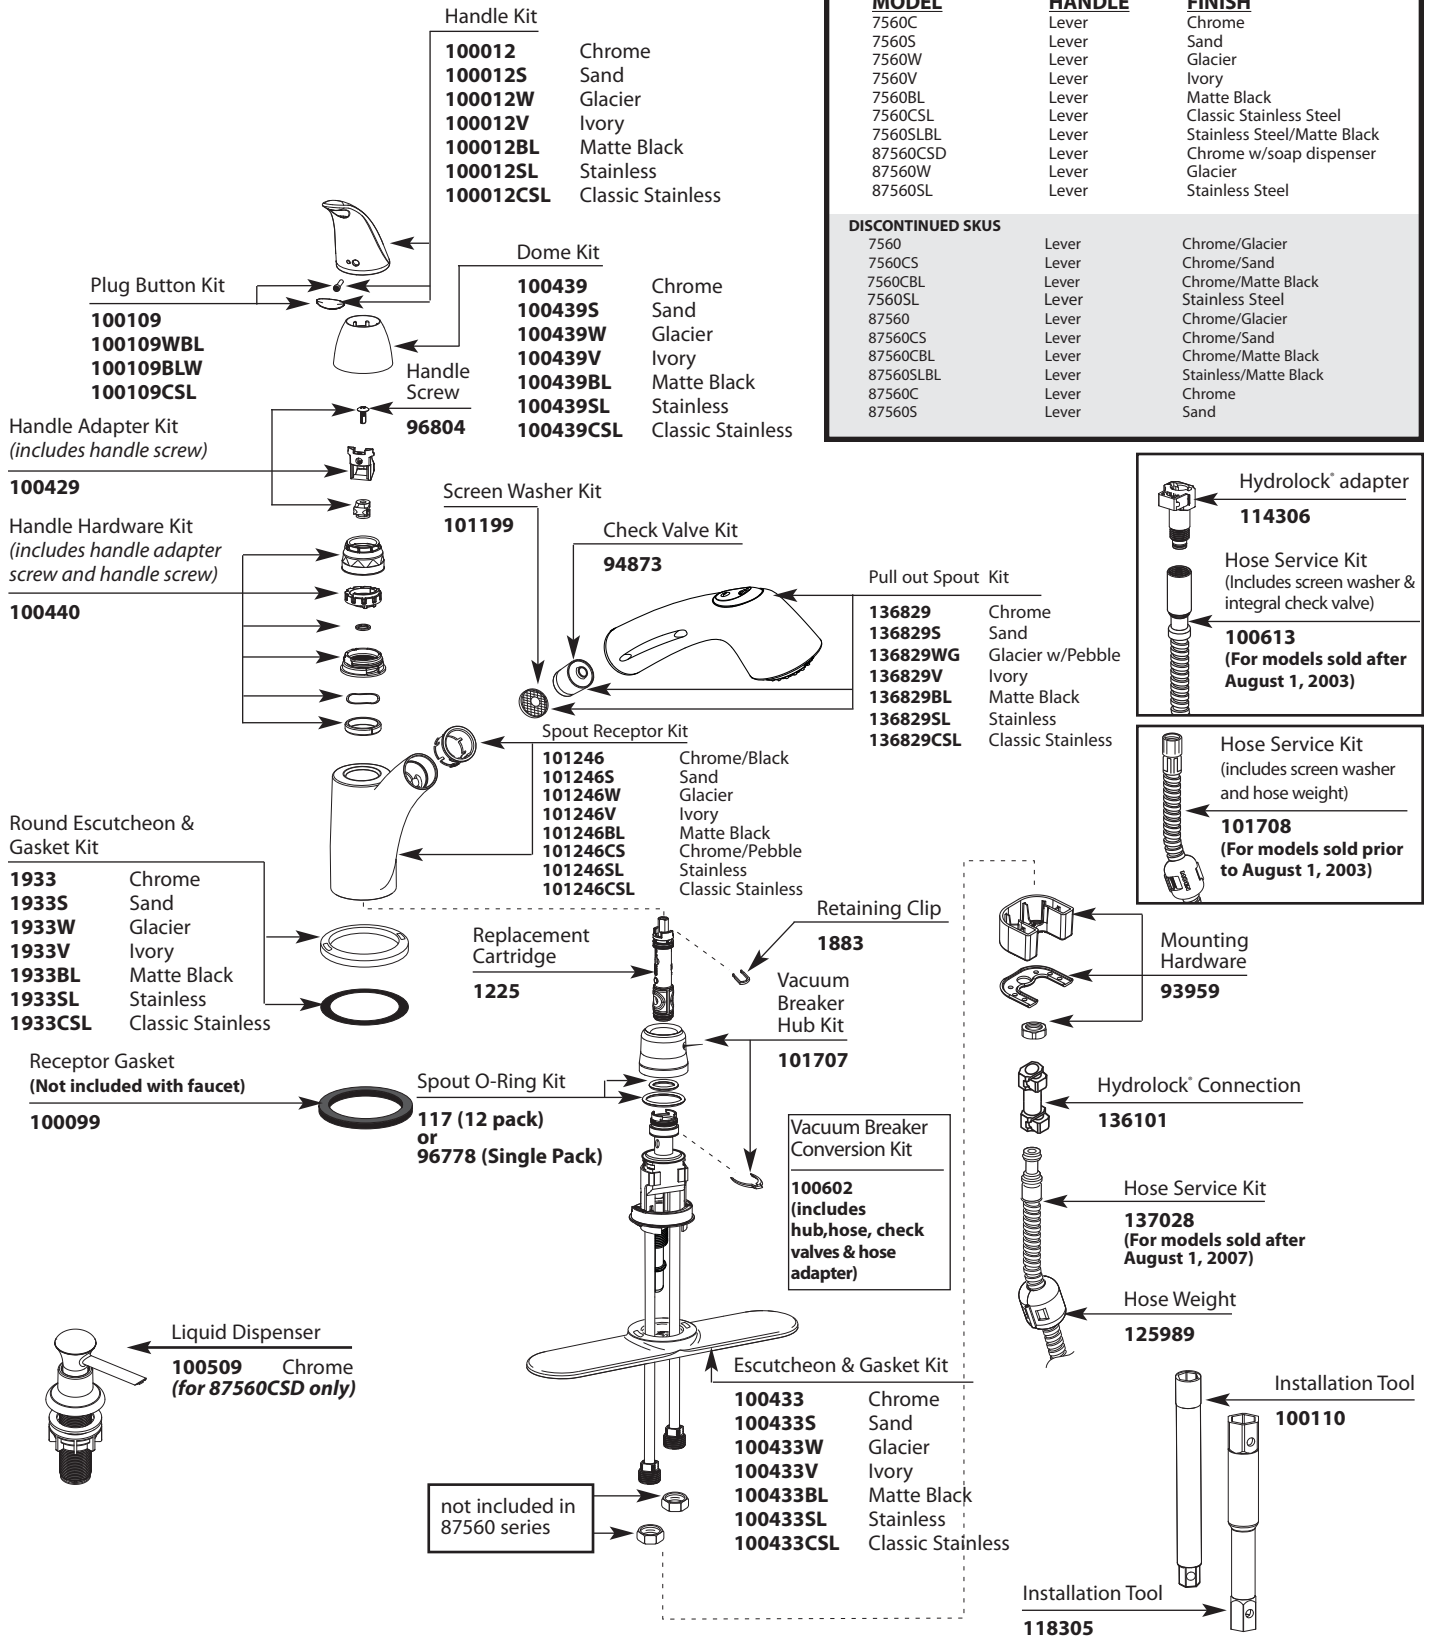

**HANDLE PLUG BUTTON
PRIOR TO 1/2011**

- Handle Kit
- 146220** Chrome
 - 146220CSL** Classic Stainless
 - 146220BL** Matte Black
 - 146220V** Ivory
 - 146220W** Glacier
- Set Screw
155023

- Plug Button
- 152859** Chrome
 - 152859CSL** Classic Stainless
 - 152859BL** Matte Black
 - 152859W** Glacier (Use for Ivory)

- Cartridge, Cartridge Nut
and Set Screw
- 1255**

- Cartridge Nut
*Note: Must change
nut with cartridge*
- 144266**
- Check Valve
94873
- Screen Washer Kit
101199
- Receptor Kit
- 146221** Chrome
 - 146221CSL** Classic Stainless
 - 146221BL** Matte Black
 - 146221V** Ivory
 - 146221W** Glacier

- Installation Tool
100110

- Installation Tool
118305

- O-Ring
146926

- Hose Service Kit
137028

- Hose Weight
125989

- Escutcheon & Gasket Kit
- 100433** Chrome
 - 100433CSL** Classic Stainless
 - 100433W** Glacier
 - 100433V** Ivory
 - 100433BL** Matte Black

- Mounting Hardware
146927

**QUICK CONNECTION
PRIOR TO 12/2009**

HOSE ADAPTER CLIP

Buy it for looks. Buy it for life.®

Illustrated Parts

■ Order by Part Number

Extensa™ Single Control Kitchen Faucet with Pullout Spray		
MODEL	HANDLE	FINISH
7560C	Lever	Chrome
7560S	Lever	Sand
7560W	Lever	Glacier
7560V	Lever	Ivory
7560BL	Lever	Matte Black
7560CSL	Lever	Classic Stainless Steel
7560SBL	Lever	Stainless Steel/Matte Black
87560CSD	Lever	Chrome w/soap dispenser
87560W	Lever	Glacier
87560SL	Lever	Stainless Steel
DISCONTINUED SKUS		
7560	Lever	Chrome/Glacier
7560CS	Lever	Chrome/Sand
7560CBL	Lever	Chrome/Matte Black
7560SL	Lever	Stainless Steel
87560	Lever	Chrome/Glacier
87560CS	Lever	Chrome/Sand
87560CBL	Lever	Chrome/Matte Black
87560SBL	Lever	Stainless/Matte Black
87560C	Lever	Chrome
87560S	Lever	Sand