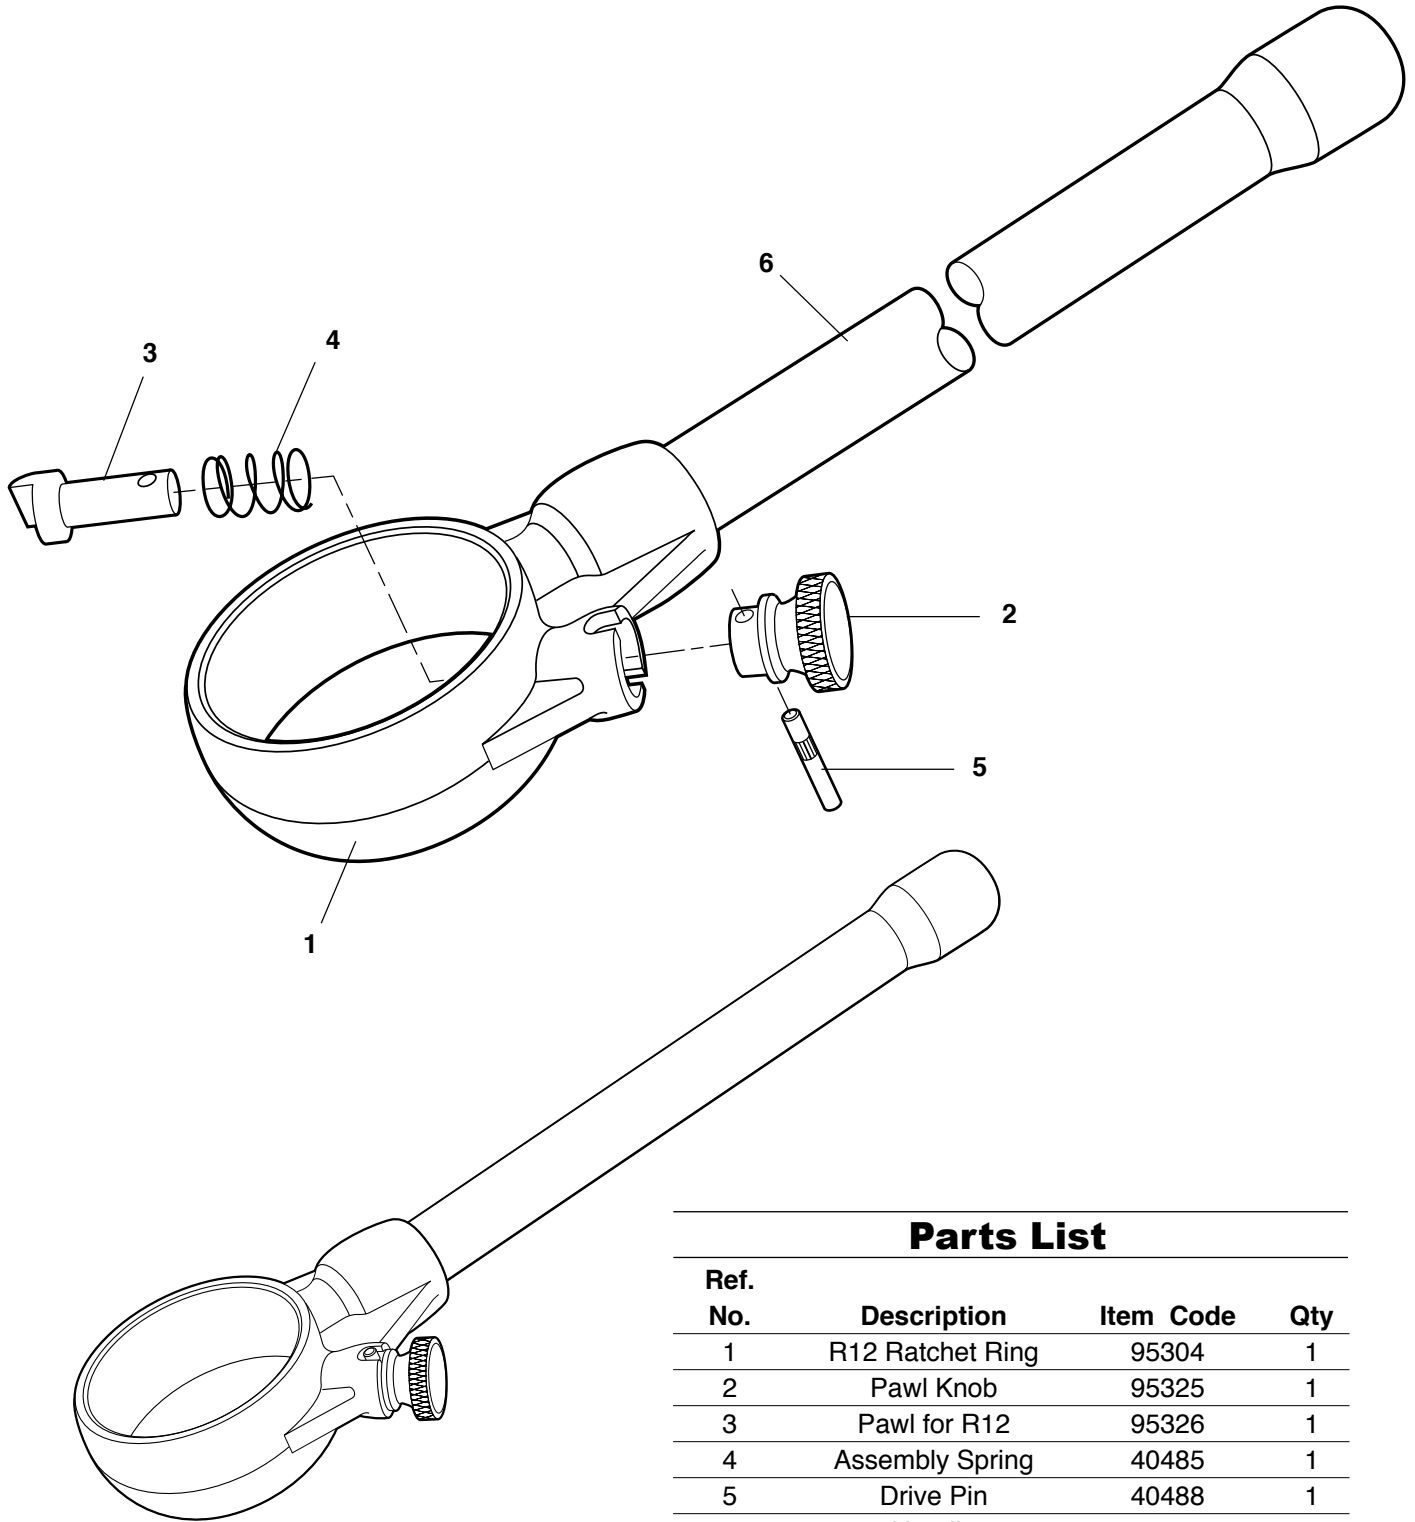

PIPE TOOLS & VISES
SINCE 1896

R12 Ratchet Ring & Handle

Replacement Parts

Parts List

Ref. No.	Description	Item Code	Qty
1	R12 Ratchet Ring	95304	1
2	Pawl Knob	95325	1
3	Pawl for R12	95326	1
4	Assembly Spring	40485	1
5	Drive Pin	40488	1
6	Handle	97220	1