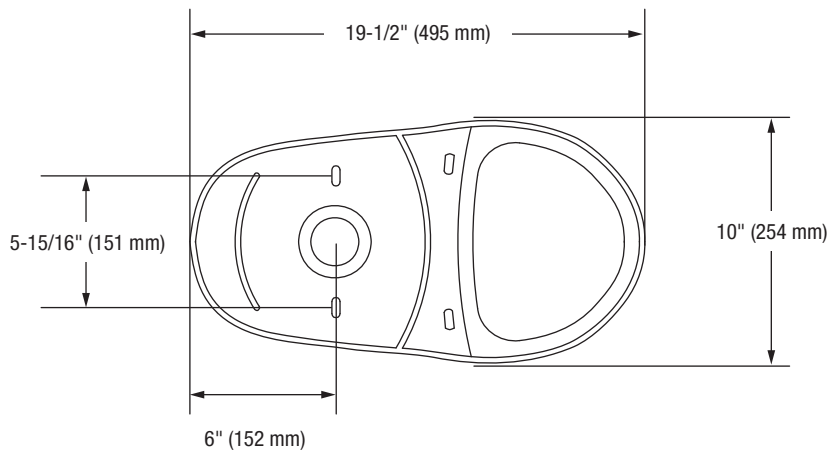

Edgehill

Two-Piece Elongated Toilet

Product Features

- 1.28 GPF
- Gravity-fed Siphon Jet Flush
- Vitreous China
- 17" Elongated ADA Bowl
- Rough-in: 10"
- Flush Valve: 3"
- Trapway: 2" Fully Glazed
- Water Spot: 9" x 7"
- Side mounted Chrome Trip Lever
- Sanitary bar on bowl for easy cleaning
- Quick connect, two-bolt tank-to-bowl installation

Edgehill

Two-Piece Elongated Toilet

Bowl Footprint Dimensions

Note: All dimensions and specifications are nominal and may vary: Dimensions of 8" and greater have a tolerance of +3%. Dimensions less than 8" have a tolerance of +5%.

Edgehill

Two-Piece Elongated Toilet

Product Features

- 1.28 GPF
- Gravity-fed Siphon Jet Flush
- Vitreous China
- 17" Elongated ADA Bowl
- Rough-in: 12"
- Flush Valve: 3"
- Trapway: 2" Fully Glazed
- Water Spot: 9" x 7"
- Side mounted Chrome Trip Lever
- Sanitary bar on bowl for easy cleaning
- Quick connect, two-bolt tank-to-bowl installation