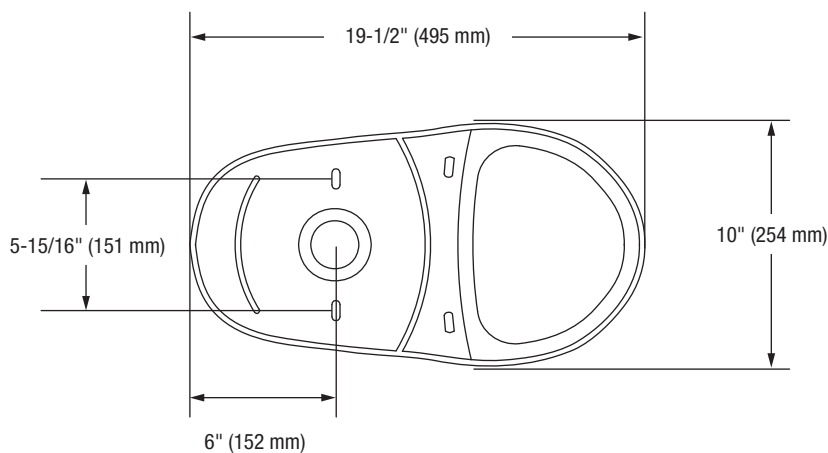

Edgehill

Two-Piece Elongated Toilet

Bowl Footprint Dimensions

Note: All dimensions and specifications are nominal and may vary: Dimensions of 8" and greater have a tolerance of +3%. Dimensions less than 8" have a tolerance of +5%.

Edgehill

Two-Piece Elongated Toilet

Product Features

- 1.28 GPF
- Gravity-fed Siphon Jet Flush
- Vitreous China
- 17" Elongated ADA Bowl
- Rough-in: 12"
- Flush Valve: 3"
- Trapway: 2" Fully Glazed
- Water Spot: 9" x 7"
- Side mounted Chrome Trip Lever
- Sanitary bar on bowl for easy cleaning
- Quick connect, two-bolt tank-to-bowl installation

Available Colors: White (WH)

Tank

PF9412WHC 12" Rough-in Tank

PF9412RWH 12" Rough-in Right Hand Tank

Bowl

PF9403WH Elongated ADA Bowl - 17"

This product comes complete with installation, operating, care and maintenance instructions. All PROFLO fixtures carry a lifetime limited warranty on the vitreous china and a 5-year limited warranty on the fittings. Visit ferguson.com for detailed warranty information.