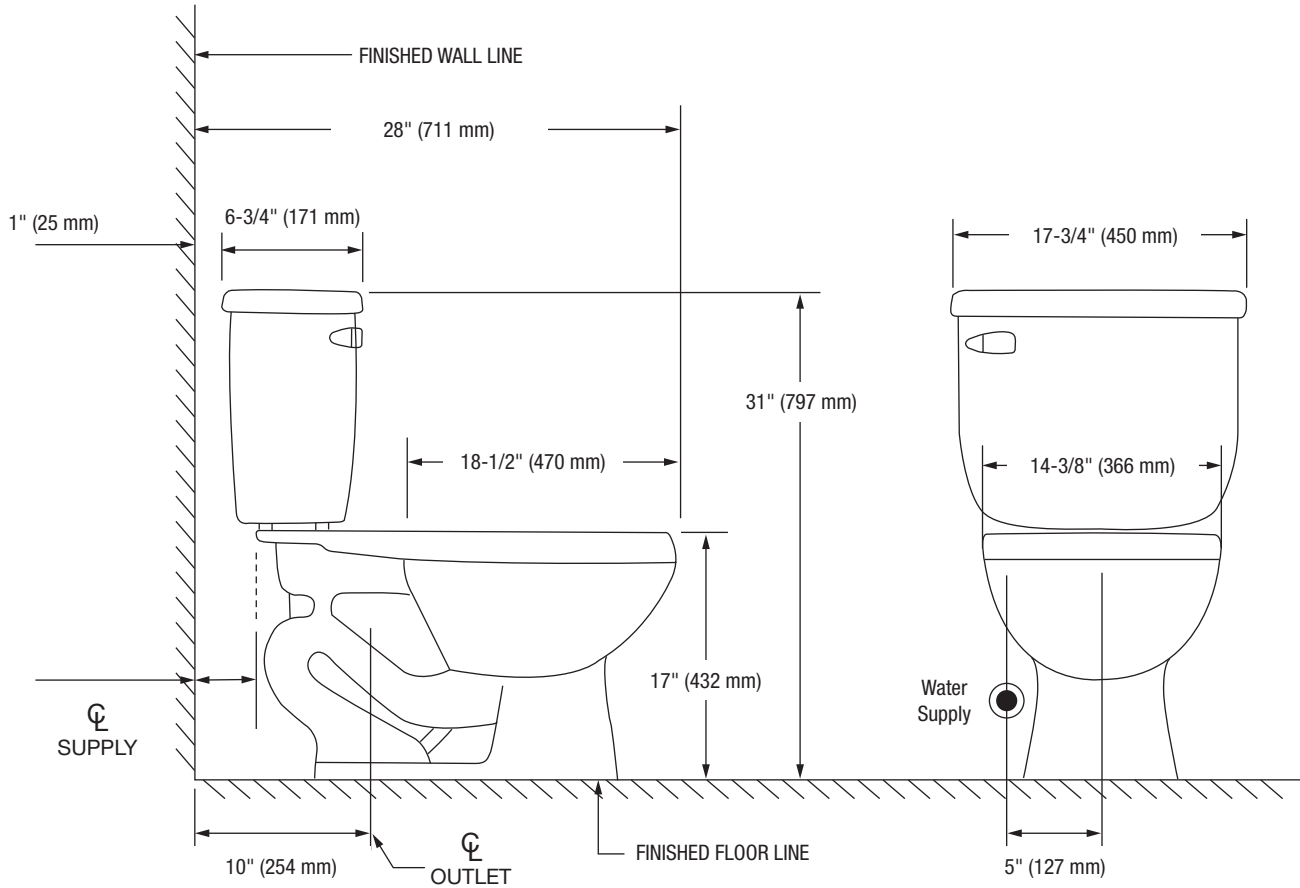

Edgehill

Two-Piece Elongated Toilet

Product Features

- 1.28 GPF
- Gravity-fed Siphon Jet Flush
- Vitreous China
- 17" Elongated ADA Bowl
- Rough-in: 10"
- Flush Valve: 3"
- Trapway: 2" Fully Glazed
- Water Spot: 9" x 7"
- Side mounted Chrome Trip Lever
- Sanitary bar on bowl for easy cleaning
- Quick connect, two-bolt tank-to-bowl installation

Edgehill

Two-Piece Elongated Toilet

Bowl Footprint Dimensions

Note: All dimensions and specifications are nominal and may vary: Dimensions of 8" and greater have a tolerance of +3%. Dimensions less than 8" have a tolerance of +5%.

Edgehill

Two-Piece Elongated Toilet

Product Features

- 1.28 GPF
- Gravity-fed Siphon Jet Flush
- Vitreous China
- 17" Elongated ADA Bowl
- Rough-in: 12"
- Flush Valve: 3"
- Trapway: 2" Fully Glazed
- Water Spot: 9" x 7"
- Side mounted Chrome Trip Lever
- Sanitary bar on bowl for easy cleaning
- Quick connect, two-bolt tank-to-bowl installation