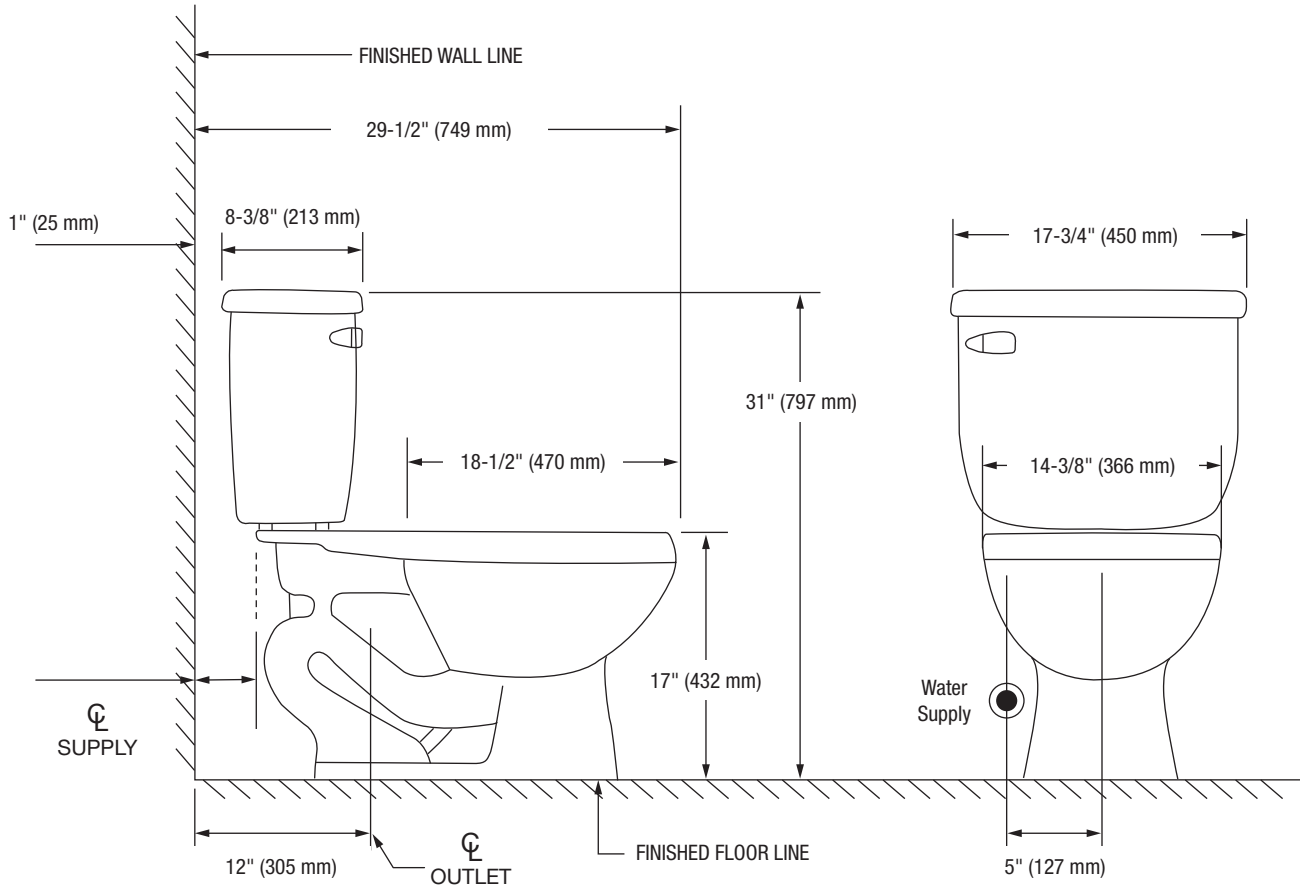

Edgehill

Two-Piece Elongated Toilet

Bowl Footprint Dimensions

Note: All dimensions and specifications are nominal and may vary: Dimensions of 8" and greater have a tolerance of +3%. Dimensions less than 8" have a tolerance of +5%.

Edgehill

Two-Piece Elongated Toilet

Product Features

- 1.28 GPF
- Gravity-fed Siphon Jet Flush
- Vitreous China
- 17" Elongated ADA Bowl
- Rough-in: 12"
- Flush Valve: 3"
- Trapway: 2" Fully Glazed
- Water Spot: 9" x 7"
- Side mounted Chrome Trip Lever
- Sanitary bar on bowl for easy cleaning
- Quick connect, two-bolt tank-to-bowl installation

Available Colors: White (WH)

Tank

PF9412WHC 12" Rough-in Tank

PF9412RWH 12" Rough-in Right Hand Tank

Bowl

PF9403WH Elongated ADA Bowl - 17"

This product comes complete with installation, operating, care and maintenance instructions. All PROFLO fixtures carry a lifetime limited warranty on the vitreous china and a 5-year limited warranty on the fittings. Visit ferguson.com for detailed warranty information.