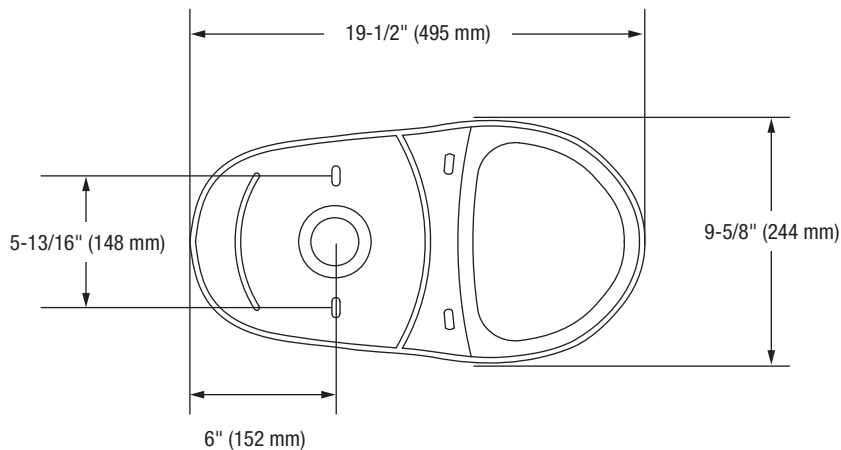

Edgehill

Two-Piece Round Front Toilet

Bowl Footprint Dimensions

Note: All dimensions and specifications are nominal and may vary: Dimensions of 8" and greater have a tolerance of +3%. Dimensions less than 8" have a tolerance of +5%.

Edgehill

Two-Piece Elongated Toilet

Product Features

- 1.28 GPF
- Gravity-fed Siphon Jet Flush
- Vitreous China
- 16-1/8" Elongated Bowl
- Rough-in: 12"
- Flush Valve: 3"
- Trapway: 2" Fully Glazed
- Water Spot: 9" x 7"
- Side mounted Chrome Trip Lever
- Sanitary bar on bowl for easy cleaning
- Quick connect, two-bolt tank-to-bowl installation

Edgehill

Two-Piece Elongated Toilet

Bowl Footprint Dimensions

Note: All dimensions and specifications are nominal and may vary: Dimensions of 8" and greater have a tolerance of +3%. Dimensions less than 8" have a tolerance of +5%.