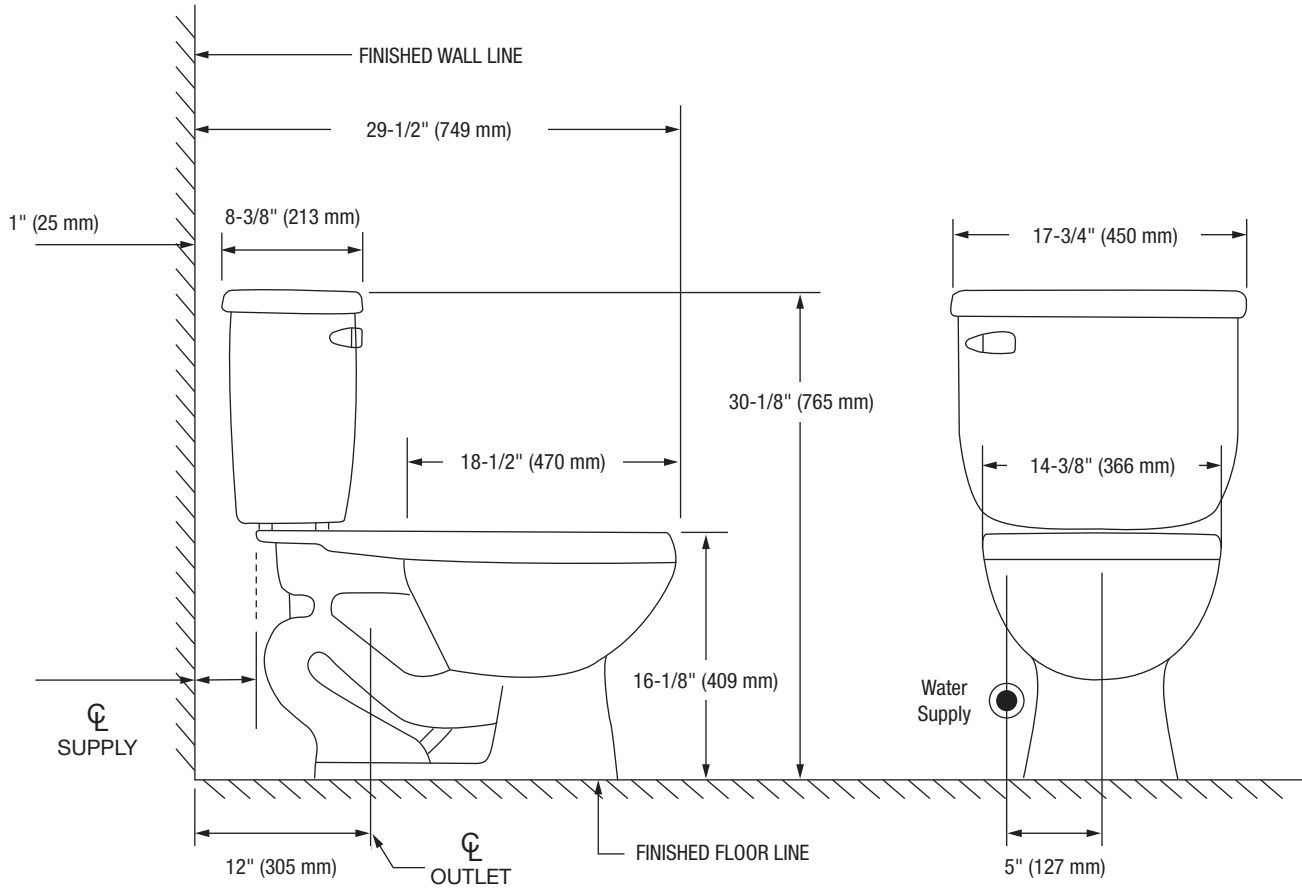

Edgehill

Two-Piece Elongated Toilet

Product Features

- 1.28 GPF
- Gravity-fed Siphon Jet Flush
- Vitreous China
- 16-1/8" Elongated Bowl
- Rough-in: 12"
- Flush Valve: 3"
- Trapway: 2" Fully Glazed
- Water Spot: 9" x 7"
- Side mounted Chrome Trip Lever
- Sanitary bar on bowl for easy cleaning
- Quick connect, two-bolt tank-to-bowl installation

Edgehill

Two-Piece Elongated Toilet

Bowl Footprint Dimensions

Note: All dimensions and specifications are nominal and may vary: Dimensions of 8" and greater have a tolerance of +3%. Dimensions less than 8" have a tolerance of +5%.

Edgehill

Two-Piece Elongated Toilet

Product Features

- 1.28 GPF
- Gravity-fed Siphon Jet Flush
- Vitreous China
- 17" Elongated ADA Bowl
- Rough-in: 12"
- Flush Valve: 3"
- Trapway: 2" Fully Glazed
- Water Spot: 9" x 7"
- Side mounted Chrome Trip Lever
- Sanitary bar on bowl for easy cleaning
- Quick connect, two-bolt tank-to-bowl installation