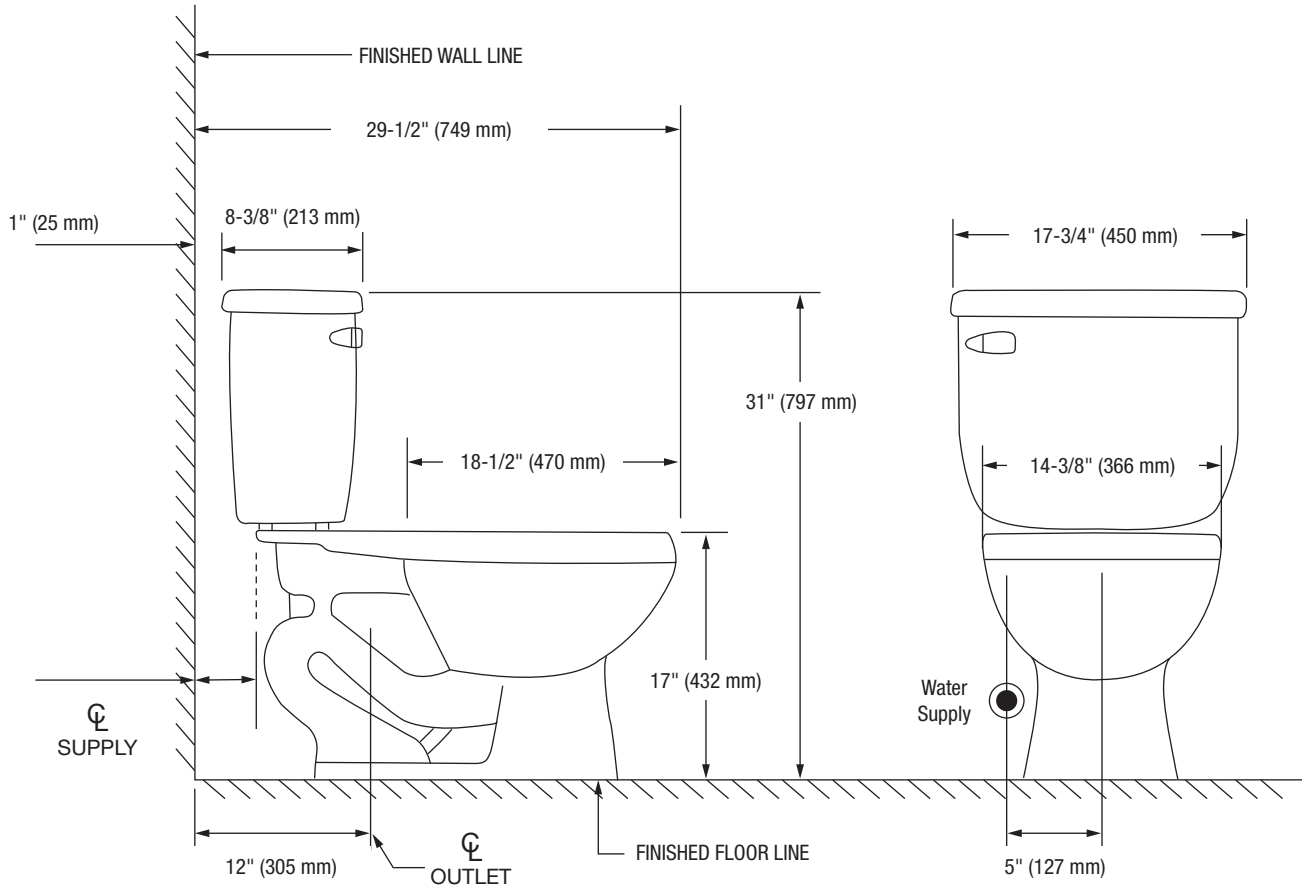

Edgehill

Two-Piece Elongated Toilet

Bowl Footprint Dimensions

Note: All dimensions and specifications are nominal and may vary: Dimensions of 8" and greater have a tolerance of +3%. Dimensions less than 8" have a tolerance of +5%.

Edgehill

Two-Piece Elongated Toilet

Product Features

- 1.28 GPF
- Gravity-fed Siphon Jet Flush
- Vitreous China
- 17" Elongated ADA Bowl
- Rough-in: 12"
- Flush Valve: 3"
- Trapway: 2" Fully Glazed
- Water Spot: 9" x 7"
- Side mounted Chrome Trip Lever
- Sanitary bar on bowl for easy cleaning
- Quick connect, two-bolt tank-to-bowl installation

Available Colors: White (WH)

Tank

PF9412WHC 12" Rough-in Tank

PF9412RWH 12" Rough-in Right Hand Tank

Bowl

PF9403WH Elongated ADA Bowl - 17"

This product comes complete with installation, operating, care and maintenance instructions. All PROFLO fixtures carry a lifetime limited warranty on the vitreous china and a 5-year limited warranty on the fittings. Visit ferguson.com for detailed warranty information.