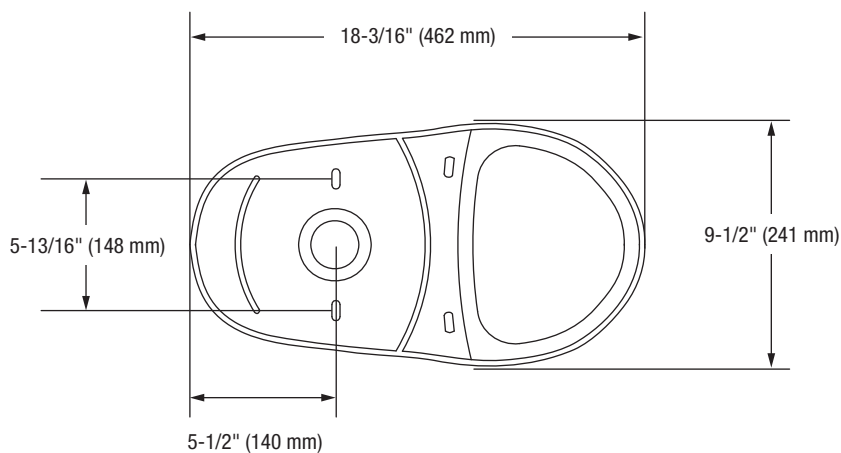

Edgehill

Two-Piece Round Front Toilet

Bowl Footprint Dimensions

Note: All dimensions and specifications are nominal and may vary: Dimensions of 8" and greater have a tolerance of +3%. Dimensions less than 8" have a tolerance of +5%.

Edgehill

Two-Piece Elongated Toilet

Bowl Footprint Dimensions

Note: All dimensions and specifications are nominal and may vary: Dimensions of 8" and greater have a tolerance of +3%. Dimensions less than 8" have a tolerance of +5%.

Edgehill

Two-Piece Elongated Toilet

Product Features

- 1.28 GPF
- Gravity-fed Siphon Jet Flush
- Vitreous China
- 17" Elongated ADA Bowl
- Rough-in: 12"
- Flush Valve: 3"
- Trapway: 2" Fully Glazed
- Water Spot: 9" x 7"
- Side mounted Chrome Trip Lever
- Sanitary bar on bowl for easy cleaning
- Quick connect, two-bolt tank-to-bowl installation