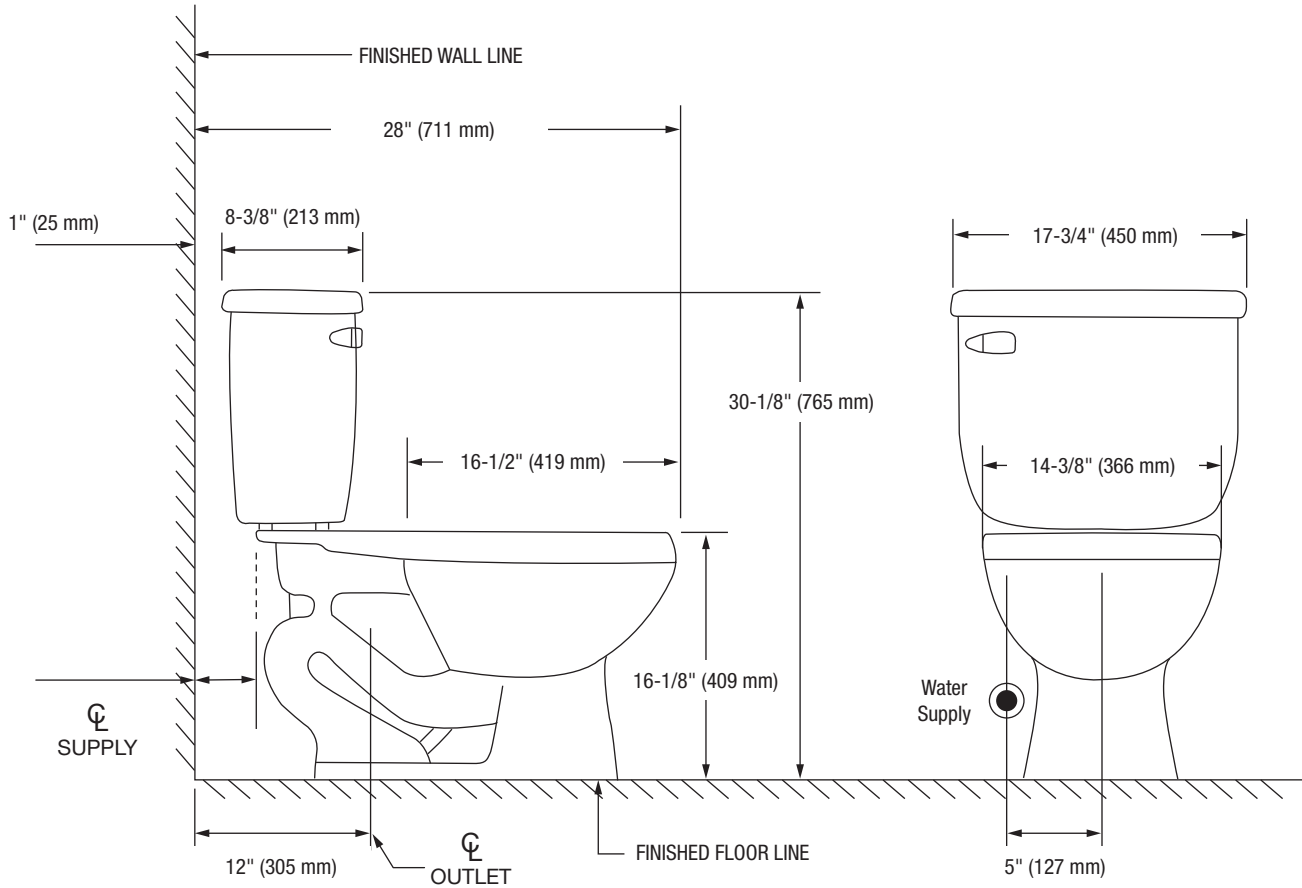

Edgehill

Two-Piece Round Front Toilet

Product Features

- 1.28 GPF
- Gravity-fed Siphon Jet Flush
- Vitreous China
- 16-1/8" Round Front Bowl
- Rough-in: 12"
- Flush Valve: 3"
- Trapway: 2" Fully Glazed
- Water Spot: 8" x 6"
- Side mounted Chrome Trip Lever
- Sanitary bar on bowl for easy cleaning
- Quick connect, two-bolt tank-to-bowl installation

Edgehill

Two-Piece Round Front Toilet

Bowl Footprint Dimensions

Note: All dimensions and specifications are nominal and may vary: Dimensions of 8" and greater have a tolerance of +3%. Dimensions less than 8" have a tolerance of +5%.

Edgehill

Two-Piece Elongated Toilet

Product Features

- 1.28 GPF
- Gravity-fed Siphon Jet Flush
- Vitreous China
- 16-1/8" Elongated Bowl
- Rough-in: 12"
- Flush Valve: 3"
- Trapway: 2" Fully Glazed
- Water Spot: 9" x 7"
- Side mounted Chrome Trip Lever
- Sanitary bar on bowl for easy cleaning
- Quick connect, two-bolt tank-to-bowl installation

Edgehill

Two-Piece Elongated Toilet

Product Features

- 1.28 GPF
- Gravity-fed Siphon Jet Flush
- Vitreous China
- 17" Elongated ADA Bowl
- Rough-in: 12"
- Flush Valve: 3"
- Trapway: 2" Fully Glazed
- Water Spot: 9" x 7"
- Side mounted Chrome Trip Lever
- Sanitary bar on bowl for easy cleaning
- Quick connect, two-bolt tank-to-bowl installation