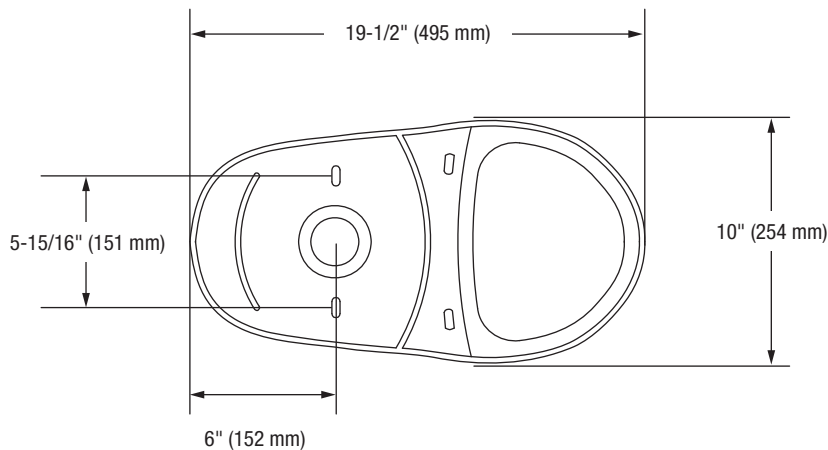

Edgehill

Two-Piece Elongated Toilet

Bowl Footprint Dimensions

Note: All dimensions and specifications are nominal and may vary: Dimensions of 8" and greater have a tolerance of +3%. Dimensions less than 8" have a tolerance of +5%.

Edgehill

Two-Piece Elongated Toilet

Product Features

- 1.28 GPF
- Gravity-fed Siphon Jet Flush
- Vitreous China
- 17" Elongated ADA Bowl
- Rough-in: 12"
- Flush Valve: 3"
- Trapway: 2" Fully Glazed
- Water Spot: 9" x 7"
- Side mounted Chrome Trip Lever
- Sanitary bar on bowl for easy cleaning
- Quick connect, two-bolt tank-to-bowl installation

Available Colors: White (WH)

Tank

PF9412WHC 12" Rough-in Tank

PF9412RWH 12" Rough-in Right Hand Tank

Bowl

PF9403WH Elongated ADA Bowl - 17"

This product comes complete with installation, operating, care and maintenance instructions. All PROFLO fixtures carry a lifetime limited warranty on the vitreous china and a 5-year limited warranty on the fittings. Visit ferguson.com for detailed warranty information.