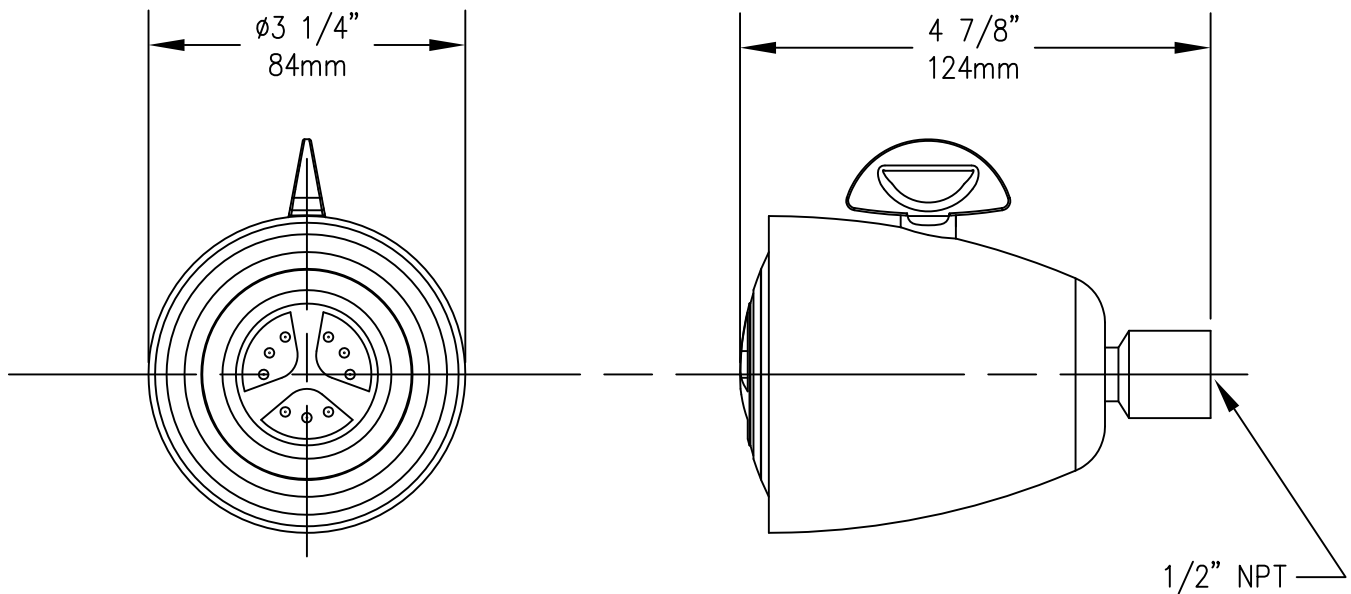

Dimensions

Note: Dimensions and product structure are subject to change without notice.

Symmons Industries, Inc. ■ 31 Brooks Drive ■ Braintree, MA 02184
(800) 796-6667, (781) 848-2250 ■ Fax (800) 961-9621, (781) 843-3849
Website: www.symmons.com ■ Email: customerservice@symmons.com