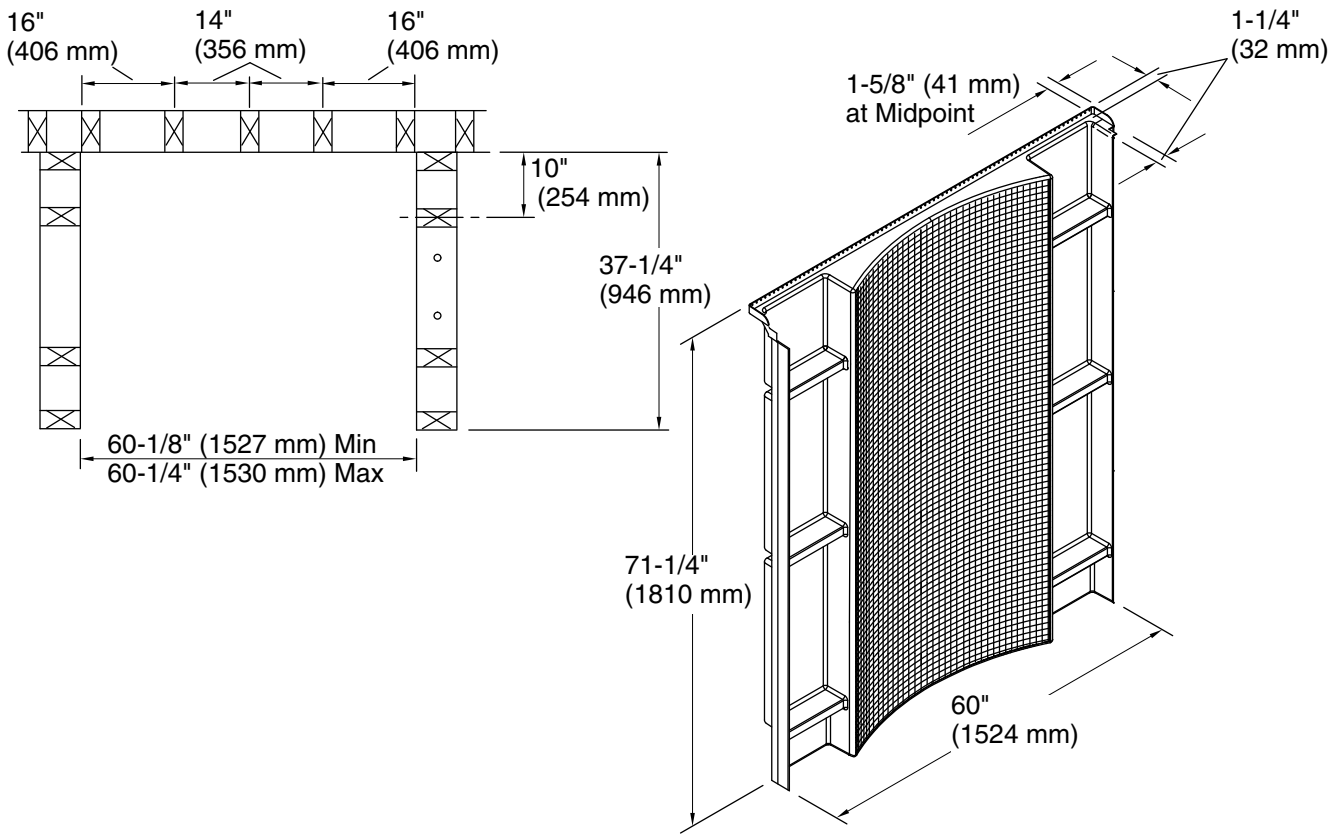

Accord®
60" Vikrell® shower back wall
72272100

Features

- 60" (1524 mm) back wall
- High-gloss finish provides a smooth, shiny surface that is easy to clean
- Install with 72245100 wall set and 72271100 shower base

Available Colors/Finishes

Color tiles intended for reference only.

Color Code Description

	0	White
--	---	-------

Technical Information

All product dimensions are nominal.

Maximum door height: 72" (1829 mm)

Maximum door width: 56-5/8" (1438 mm)

Notes

Install this product according to the installation instructions.

Measure your actual product for roughing-in details.