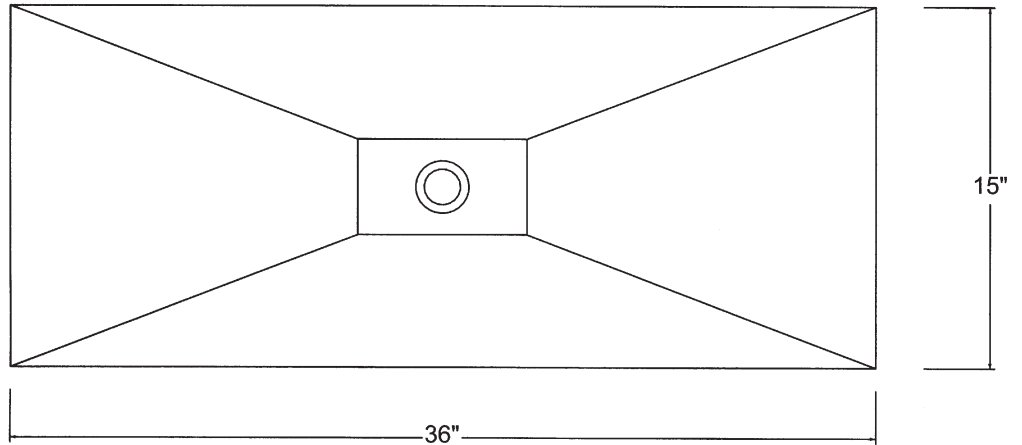

C50-36  
VERONA VESSEL

© 2004 STONE FOREST, INC.

TOP VIEW

FRONT VIEW

SIDE VIEW

Available in:  
Black Granite (BL)  
Multicolor Onyx (MO)  
Travertino (TR)

Approx thickness at drain is 3/4" .  
Required drain use 9054D Grid Drain  
or 9058D Lift & Turn. Drains are 1.25"  
NPT. This can be supplied by Stone  
Forest at your request in select finishes.

Do not use pop-up drains

Approx 95 lbs

UPC® listed