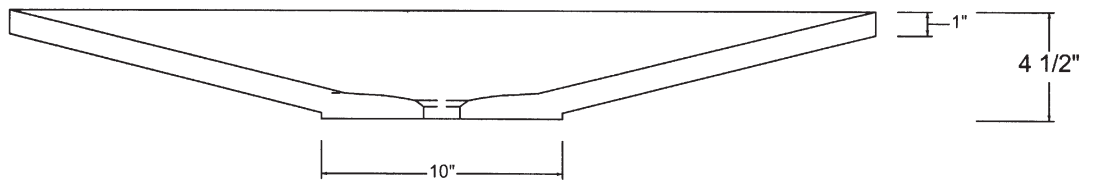

C50-36  
VERONA VESSEL

© 2004 STONE FOREST, INC.

TOP VIEW

FRONT VIEW

SIDE VIEW

Available in:  
Black Granite (BL)  
Multicolor Onyx (MO)  
Travertino (TR)

Approx thickness at drain is 3/4" .  
Required drain use 9054D Grid Drain  
or 9058D Lift & Turn. Drains are 1.25"  
NPT. This can be supplied by Stone  
Forest at your request in select finishes.

Do not use pop-up drains

Approx 95 lbs

UPC® listed