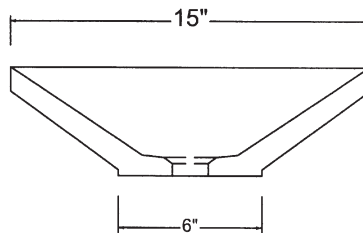

C50-36  
VERONA VESSEL

© 2004 STONE FOREST, INC.

TOP VIEW

FRONT VIEW

SIDE VIEW

Available in:  
Black Granite (BL)  
Multicolor Onyx (MO)  
Travertino (TR)

Approx thickness at drain is 3/4" .  
Required drain use 9054D Grid Drain  
or 9058D Lift & Turn. Drains are 1.25"  
NPT. This can be supplied by Stone  
Forest at your request in select finishes.

Do not use pop-up drains

Approx 95 lbs

UPC® listed