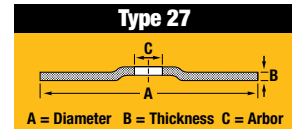

TYPE 27 FLAP DISCS

XP EXTENDED Performance

WEARABLE BACKING FLAP DISCS

CAT #	DIA.	ARBOR	GRIT	MAX RPM	PACK
DW8210	4-1/2"	7/8"	Z40	13,300	10
DW8211	4-1/2"	7/8"	Z60	13,300	10
DW8212	4-1/2"	7/8"	Z80	13,300	10
DW8213	4-1/2"	7/8"	Z120	13,300	10
DW8210H	4-1/2"	5/8"-11	Z40	13,300	5
DW8211H	4-1/2"	5/8"-11	Z60	13,300	5
DW8212H	4-1/2"	5/8"-11	Z80	13,300	5
DW8213H	4-1/2"	5/8"-11	Z120	13,300	5

CAT #	DIA.	ARBOR	GRIT	MAX RPM	PACK
DW8214	5"	7/8"	Z40	12,200	10
DW8215	5"	7/8"	Z60	12,200	10
DW8216	5"	7/8"	Z80	12,200	10
DW8218H	7"	5/8"-11	Z40	8,700	5
DW8219H	7"	5/8"-11	Z60	8,700	5
DW8220H	7"	5/8"-11	Z80	8,700	5
DW8221H	7"	5/8"-11	Z120	8,700	5