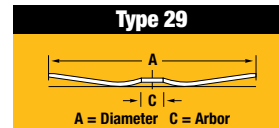

TYPE 29 FLAP DISCS

HP HIGH Performance

CAT #	DIA.	ARBOR	GRIT	MAX RPM	PACK
CONTAMINANT-FREE					
DW8336	4-1/2"	7/8"	Z24	13,300	10
DW8306	4-1/2"	7/8"	Z36	13,300	10
DW8308	4-1/2"	7/8"	Z60	13,300	10
DW8309	4-1/2"	7/8"	Z80	13,300	10
DW8310	4-1/2"	7/8"	Z120	13,300	10

CAT #	DIA.	ARBOR	GRIT	MAX RPM	PACK
DW8337	4-1/2"	5/8"-11	Z24	13,300	5
DW8311	4-1/2"	5/8"-11	Z36	13,300	5
DW8312	4-1/2"	5/8"-11	Z60	13,300	5
DW8313	4-1/2"	5/8"-11	Z80	13,300	5
DW8314	4-1/2"	5/8"-11	Z120	13,300	5
DW8315	5"	7/8"	Z36	12,200	10

CAT #	DIA.	ARBOR	GRIT	MAX RPM	PACK
DW8317	5"	7/8"	Z60	12,200	10
DW8318	5"	7/8"	Z80	12,200	10
DW8339	5"	5/8"-11	Z24	12,200	5
DW8332	5"	5/8"-11	Z36	12,200	5
DW8333	5"	5/8"-11	Z60	12,200	5
DW8334	5"	5/8"-11	Z80	12,200	5

(continued on next page)