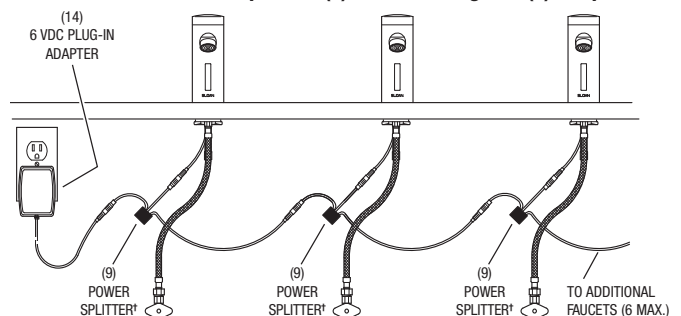

Electrical Connection for up to Six (6) Faucets Using One (1) Adapter