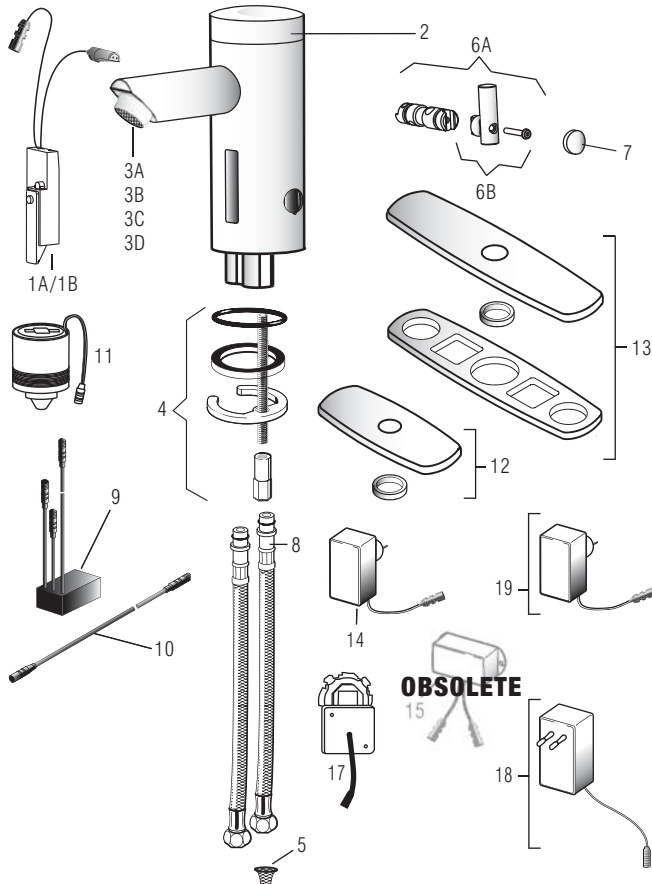

LINO EAF-200

EAF-200 Series Faucet date code 1101 and newer. Product revised to make spray head vandal resistant without need for special spray. EAF-15 only works on product date code 1052 and older.

PARTS LIST—EAF-200 FAUCETS

Item No.	Code No.	Part No.	Description
1A.	0335016	EAF-18-A	Faucet Sensor Assembly with <i>i.q.-cliq</i>
1B.	0335017	EAF-19-A	Faucet Sensor Assembly without <i>i.q.-cliq</i>
2.	0335027	EAF-27	Cap
3A.	0335012	EAF-15	0.5 gpm (1.9 Lpm) VR Aerator Spray Head – Pre 03/2011
3B.	0335008	EAF-10	2.2 gpm (8.3 Lpm) Aerator Spray Head
3C.	0335011	EAF-13	2.2 gpm (8.3 Lpm) Laminar Flow Spray Head
3D.	0335029	EAF-51	0.35 gpm (1.3 Lpm) Multi-Laminar Spray Head
4.	0335000	EAF-1	Faucet Mounting Kit
5.	0335007	EAF-9	Strainer (Filter)
6A.	0335019	EAF-1004	Mixer Handle Assembly and Cartridge
6B.	3335020	EAF-1005	Handle Repair Kit
7.	3335022	EAF-1007	Handle Cap
8.	3335023	EAF-1008	13" (330 mm) Flexible Supply Hose
9.	—	EAF-44	Power Splitter [†]
10.	0335024	EAF-24-A	11-13/16" (300 mm) Ext. Cable (Model EAF-200)
	0335025	EAF-25-A	47-1/4" (1200 mm) Ext. Cable (Model EAF-200)
	0335015	EAF-17-A	126" (3200 mm) Extension Cable (Model EAF-200)
11.	0335001	EAF-2	Solenoid
12.	3365468	ETF-312-A	Trim Plate for 4" Centerset Sink
13.	3365024	ETF-510-A	Trim Plate for 8" Centerset Sink
14.	0335009	EAF-11	(Model EAF-200) 90-264 VAC/6.75 VDC Plug-In Adapter (US)
15.	0335028	EAF-28	Capacitor Box (Model EAF-200) – OBSELETE
16.	3335035	EAF-35-A	Faucet Extension Kit
16A.	3335046	EAF-40-A	2-1/4" Faucet Extension Kit. Raises faucet such that outlet height complies with California Office of Statewide Health Planning and Development
17.	0335037	EAF-37	6 VDC Box Mount Voltage Adapter
18.	0335038	EAF-38	90-264 VAC/6.75 VDC Plug-In Adapter (EURO)
19.	0335039	EAF-39	90-264 VAC/6.75 VDC Plug-In Adapter (UK)