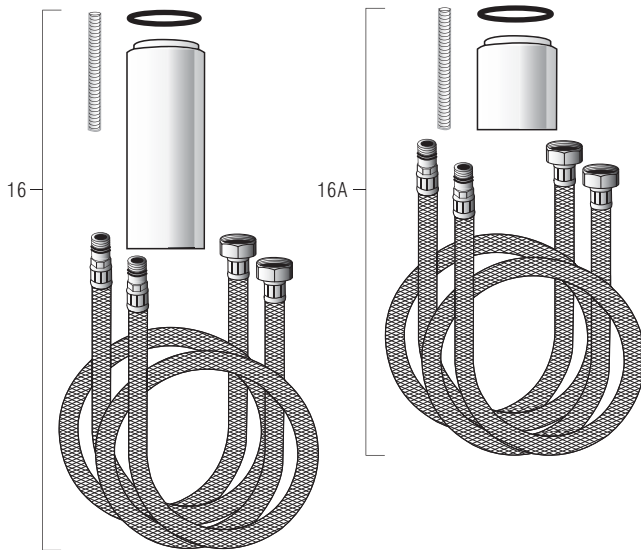

LINO EAF-200

EAF-200 Series Faucet date code 1101 and newer. Product revised to make spray head vandal resistant without need for special spray. EAF-15 only works on product date code 1052 and older.

PARTS LIST—EAF-200 FAUCETS

Item No.	Code No.	Part No.	Description
1A.	0335016	EAF-18-A	Faucet Sensor Assembly with <i>i.q.-cliq</i>
1B.	0335017	EAF-19-A	Faucet Sensor Assembly without <i>i.q.-cliq</i>
2.	0335027	EAF-27	Cap
3A.	0335012	EAF-15	0.5 gpm (1.9 Lpm) VR Aerator Spray Head – Pre 03/2011
3B.	0335008	EAF-10	2.2 gpm (8.3 Lpm) Aerator Spray Head
3C.	0335011	EAF-13	2.2 gpm (8.3 Lpm) Laminar Flow Spray Head
3D.	0335029	EAF-51	0.35 gpm (1.3 Lpm) Multi-Laminar Spray Head
4.	0335000	EAF-1	Faucet Mounting Kit
5.	0335007	EAF-9	Strainer (Filter)
6A.	0335019	EAF-1004	Mixer Handle Assembly and Cartridge
6B.	3335020	EAF-1005	Handle Repair Kit
7.	3335022	EAF-1007	Handle Cap
8.	3335023	EAF-1008	13" (330 mm) Flexible Supply Hose
9.	—	EAF-44	Power Splitter [†]
10.	0335024	EAF-24-A	11-13/16" (300 mm) Ext. Cable (Model EAF-200)
	0335025	EAF-25-A	47-1/4" (1200 mm) Ext. Cable (Model EAF-200)
	0335015	EAF-17-A	126" (3200 mm) Extension Cable (Model EAF-200)
11.	0335001	EAF-2	Solenoid
12.	3365468	ETF-312-A	Trim Plate for 4" Centerset Sink
13.	3365024	ETF-510-A	Trim Plate for 8" Centerset Sink
14.	0335009	EAF-11	(Model EAF-200) 90-264 VAC/6.75 VDC Plug-In Adapter (US)
15.	0335028	EAF-28	Capacitor Box (Model EAF-200) – OBSELETE
16.	3335035	EAF-35-A	Faucet Extension Kit
16A.	3335046	EAF-40-A	2-1/4" Faucet Extension Kit. Raises faucet such that outlet height complies with California Office of Statewide Health Planning and Development
17.	0335037	EAF-37	6 VDC Box Mount Voltage Adapter
18.	0335038	EAF-38	90-264 VAC/6.75 VDC Plug-In Adapter (EURO)
19.	0335039	EAF-39	90-264 VAC/6.75 VDC Plug-In Adapter (UK)