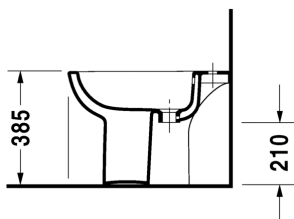

Bidet floor standing # 22381000002

| < 350 mm > |

Bidet floor standing	Dimension	Weight	Order number
with overflow, with tap platform, fixings included			
Colors			
00 White Alpin			
Variant			
	350 x 540 mm	16.700 kilogram	22381000002

All drawings contain the necessary measurements which are subject to standard tolerances. They are stated in mm and are non-binding. Exact measurements, in particular for customised installation scenarios, can only be taken from the finished ceramic piece.