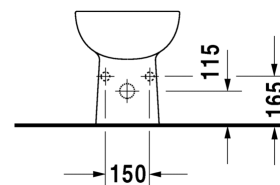

Bidet floor standing # 22381000002

| < 350 mm > |

Bidet floor standing	Dimension	Weight	Order number
with overflow, with tap platform, fixings included			
Colors			
00 White Alpin			
Variant			
	350 x 540 mm	16.700 kilogram	22381000002

All drawings contain the necessary measurements which are subject to standard tolerances. They are stated in mm and are non-binding. Exact measurements, in particular for customised installation scenarios, can only be taken from the finished ceramic piece.