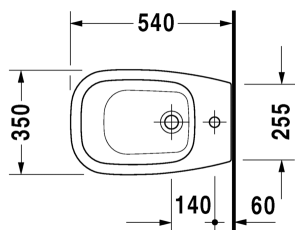

Bidet floor standing # 22381000002

| < 350 mm > |

Bidet floor standing	Dimension	Weight	Order number
with overflow, with tap platform, fixings included			
Colors			
00 White Alpin			
Variant			
	350 x 540 mm	16.700 kilogram	22381000002

All drawings contain the necessary measurements which are subject to standard tolerances. They are stated in mm and are non-binding. Exact measurements, in particular for customised installation scenarios, can only be taken from the finished ceramic piece.