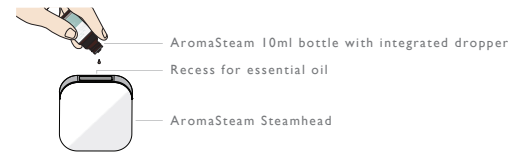

USING MR.STEAM OILS

PUR 1000616

Enjoy AromaSteam™ essential oils by placing a drop or two, into your AromaSteam steamhead as shown in the illustration. Only use Mr.Steam® AromaSteam essential oils in a Mr.Steam AromaSteam steamhead.

- Start with one drop to gauge strength and suitability. Limit to a maximum of a few drops during a steambathing session.
- Use essential oils with caution. essential oils are for external use only. Keep out of reach of children. Chakra oils are highly concentrated and are potent substances and should not be applied directly to the skin as they can be irritants. Use essential oils with caution.
- Place the drops into the Mr.Steam AromaSteam steamhead recess prior to turning on the steambath. Do not place drops in a hot steamhead as **SERIOUS INJURY CAN RESULT IF YOU DO NOT FOLLOW THIS WARNING.**

- Some people may find that the aroma makes them dizzy and the user should exit the steambath **IMMEDIATELY** and breathe in fresh air. If skin irritation occurs stop using the oils right away. Remove any excess oil by washing in mild soap and water.

- In case of contact with eyes, rinse immediately with plenty of water and seek medical advice. If ingested, rinse mouth with water. Administer water or milk to dilute. Contact a physician immediately. Tightly close containers when storing oils. Keep away from sources of ignition.

Sussman-Automatic Corp. 43-20 34th Street 9410 S. La Cienega Blvd
www.mr.steam.com Long Island City, NY 11101 Inglewood, CA 90301
info@mrsteam.com Tel: 1-800-76-STEAM Tel: 1-800-72-STEAM

mr.steam®