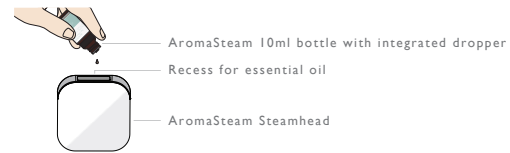

USING MR.STEAM OILS

PUR 1000616

Enjoy AromaSteam™ essential oils by placing a drop or two, into your AromaSteam steamhead as shown in the illustration. Only use Mr.Steam® AromaSteam essential oils in a Mr.Steam AromaSteam steamhead.

⚠ Start with one drop to gauge strength and suitability. Limit to a maximum of a few drops during a steambathing session.

⚠ Use essential oils with caution. essential oils are for external use only. Keep out of reach of children. Chakra oils are highly concentrated and are potent substances and should not be applied directly to the skin as they can be irritants. Use essential oils with caution.

⚠ Place the drops into the Mr.Steam AromaSteam steamhead recess prior to turning on the steambath. Do not place drops in a hot steamhead as **SERIOUS INJURY CAN RESULT IF YOU DO NOT FOLLOW THIS WARNING.**

⚠ Some people may find that the aroma makes them dizzy and the user should exit the steambath **IMMEDIATELY** and breathe in fresh air. If skin irritation occurs stop using the oils right away. Remove any excess oil by washing in mild soap and water.

⚠ In case of contact with eyes, rinse immediately with plenty of water and seek medical advice. If ingested, rinse mouth with water. Administer water or milk to dilute. Contact a physician immediately. Tightly close containers when storing oils. Keep away from sources of ignition.

Sussman-Automatic Corp. 43-20 34th Street 9410 S. La Cienega Blvd
www.mr.steam.com Long Island City, NY 11101 Inglewood, CA 90301
info@mrsteam.com Tel: 1-800-76-STEAM Tel: 1-800-72-STEAM

mr.steam®