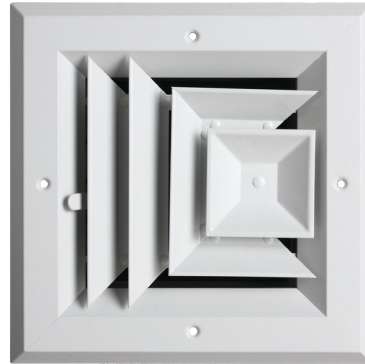

Aluminum Ceiling Diffuser 3-Way

Product Specifications

PSA3W
Product Features

- All aluminum face construction
- Cores flush with margin
- 3-Way air diffusion
- Face mount for easy installation
- Opposed blade damper
- Inconspicuous fingertip lever for air volume control
- Screws included

Specifications

Item No.	Size	Color	A	B
PSA3WUU	6x6	White	9"	5-5/8"
PSA3WXX	8x8	White	11"	7-5/8"
PSA3W1010	10x10	White	13"	9-5/8"
PSA3W1212	12x12	White	15"	11-5/8"

*Horizontal dimension is first

Size Availability				
WIDTH				
	6	8	10	12
HEIGHT	X			
6	X			
8		X		
10			X	
12				X