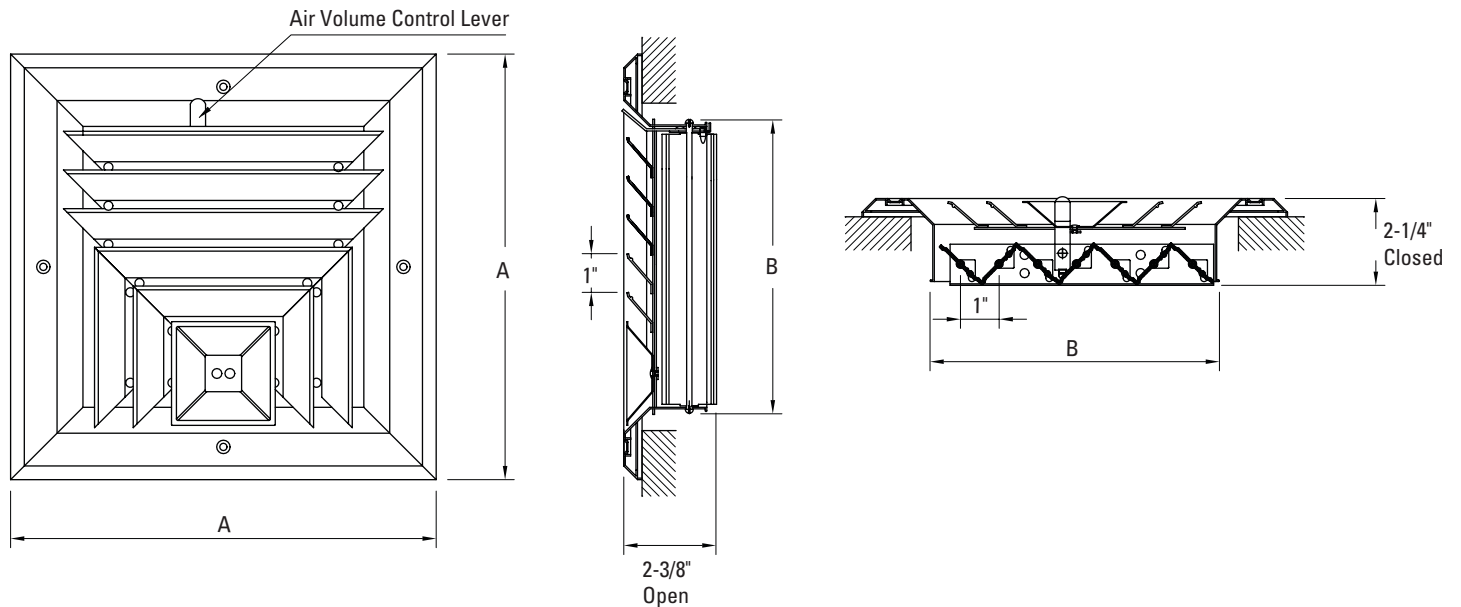

Aluminum Ceiling Diffuser 3-Way

Product Specifications

PSA3W
Product Features

- All aluminum face construction
- Cores flush with margin
- 3-Way air diffusion
- Face mount for easy installation
- Opposed blade damper
- Inconspicuous fingertip lever for air volume control
- Screws included

Specifications

Item No.	Size	Color	A	B
PSA3WUU	6x6	White	9"	5-5/8"
PSA3WXX	8x8	White	11"	7-5/8"
PSA3W1010	10x10	White	13"	9-5/8"
PSA3W1212	12x12	White	15"	11-5/8"

*Horizontal dimension is first

Size Availability				
WIDTH				
	6	8	10	12
HEIGHT	X			
6	X			
8		X		
10			X	
12				X