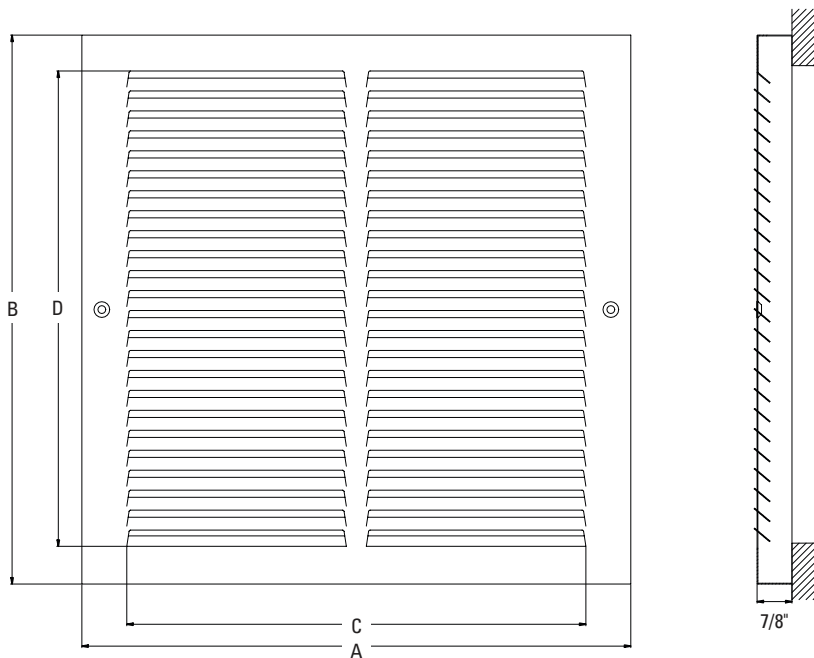

Return Air Grille, 1/2" Fin, 7/8" Turnback

Product Specifications

PSRG78W

Product Features

- One-piece steel construction
- 1/2" Spaced fins set at 40 degrees
- 7/8" Margin turnback
- Screws included
- Available in white

Specifications

Item No.	Size	Color	A	B	C	D
PSRG78W14X	14x8	White	15-3/4"	9-3/4"	13-1/2"	7-7/8"
PSRG78W30X	30x8	White	31-3/4"	9-3/4"	29-1/2"	7-7/8"

*Horizontal dimension is first

Warranty

1-Year limited warranty