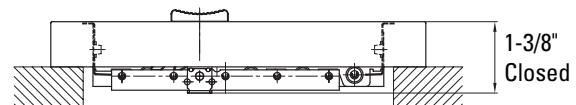

### Product Features

- All steel construction
- 1/3" Spaced fins set at 20 degrees
- 7/8" Margin turnback
- 2-Way air pattern
- Exceptional free area
- Ideal for shallow duct installations
- Multi-shutter damper
- Screws included
- Available in white

### Specifications

Item No.	Size	Color	A	B	C	D
PSBBR783W10U	10x6	White	11-1/4"	7-1/4"	9-13/16"	5-5/8"

\*Horizontal dimension is first