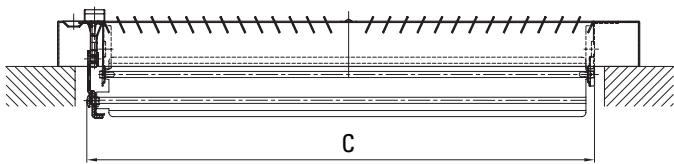

### Product Features

- All steel construction
- 1/3" Spaced fins set at 20 degrees
- 7/8" Margin turnback
- 2-Way air pattern
- Exceptional free area
- Ideal for shallow duct installations
- Multi-shutter damper
- Screws included
- Available in white

### Specifications

Item No.	Size	Color	A	B	C	D
PSBBR783W10U	10x6	White	11-1/4"	7-1/4"	9-13/16"	5-5/8"

\*Horizontal dimension is first