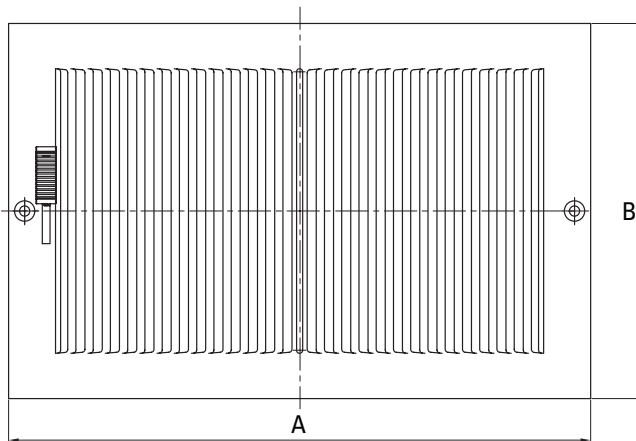

### Product Features

- All steel construction
- 1/3" Spaced fins set at 20 degrees
- 7/8" Margin turnback
- 2-Way air pattern
- Exceptional free area
- Ideal for shallow duct installations
- Multi-shutter damper
- Screws included
- Available in white

### Specifications

Item No.	Size	Color	A	B	C	D
PSBBR783W10U	10x6	White	11-1/4"	7-1/4"	9-13/16"	5-5/8"

\*Horizontal dimension is first