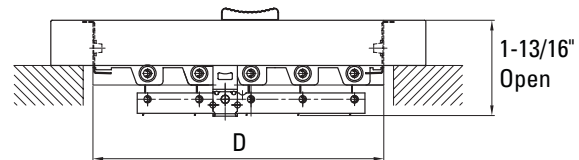

### Product Features

- All steel construction
- 1/3" Spaced fins set at 20 degrees
- 7/8" Margin turnback
- 2-Way air pattern
- Exceptional free area
- Ideal for shallow duct installations
- Multi-shutter damper
- Screws included
- Available in white

### Specifications

Item No.	Size	Color	A	B	C	D
PSBBR783W10U	10x6	White	11-1/4"	7-1/4"	9-13/16"	5-5/8"

\*Horizontal dimension is first