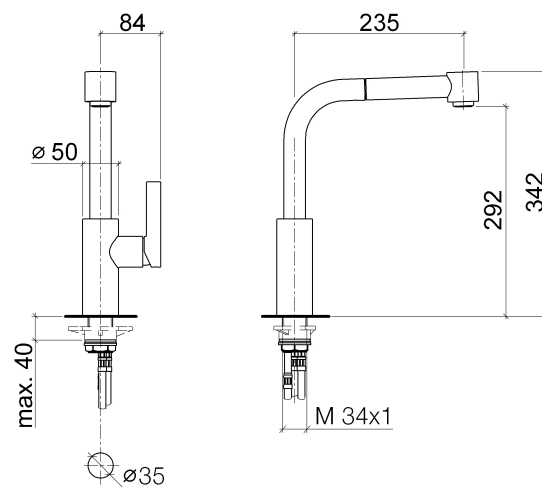

Product specifications

- **9 1/4" projection**
 - Swivel spout 360°
 - Total height 13 1/2"
 - Height to aerator/spout outlet 11 1/2"
 - 1 3/8" hole diameter
 - Ceramic disc cartridge
 - 3x M 10 x 1 x 16 1/2" high pressure hose
 - Pull-out spray with two functions
 - Braided shower hose 59"
 - Water flow rate limited to max. 1.5 gpm
 - low lead compliant
- [ADA]

Surfaces

- | | |
|-----------------|-----------------|
| • chrome | 33870790-000010 |
| • matt platinum | 33870790-060010 |
| • platinum | 33870790-080010 |

Exploded assembly drawing

Kitchen

33870790 Single-lever mixer with pull-out spray set

Article number: 33870790

Order quantity

No.	Article number	Name	Installation quantity
1	04121109800ff	shower	1
2	09230103990	insert	1
3	04300205900ff	hose	1
4	90282218600ff	spout	1
5	09303005490	screw	1
6	09150506190	cartridge	1
7	0428101480090	accessories	1
8	092404141ff	nut	1
9	092079040ff	handle	1
10	09311103090	pin	1
11	09312001790	plug	1
12	0423100440290	fixing set	1
13	0430040450090	hose	2
14	0430040190090	hose	1
15	0421500050090	accessories	1
16	0924031321090	nipple	1
17	09230108090	back-flow preventer	1