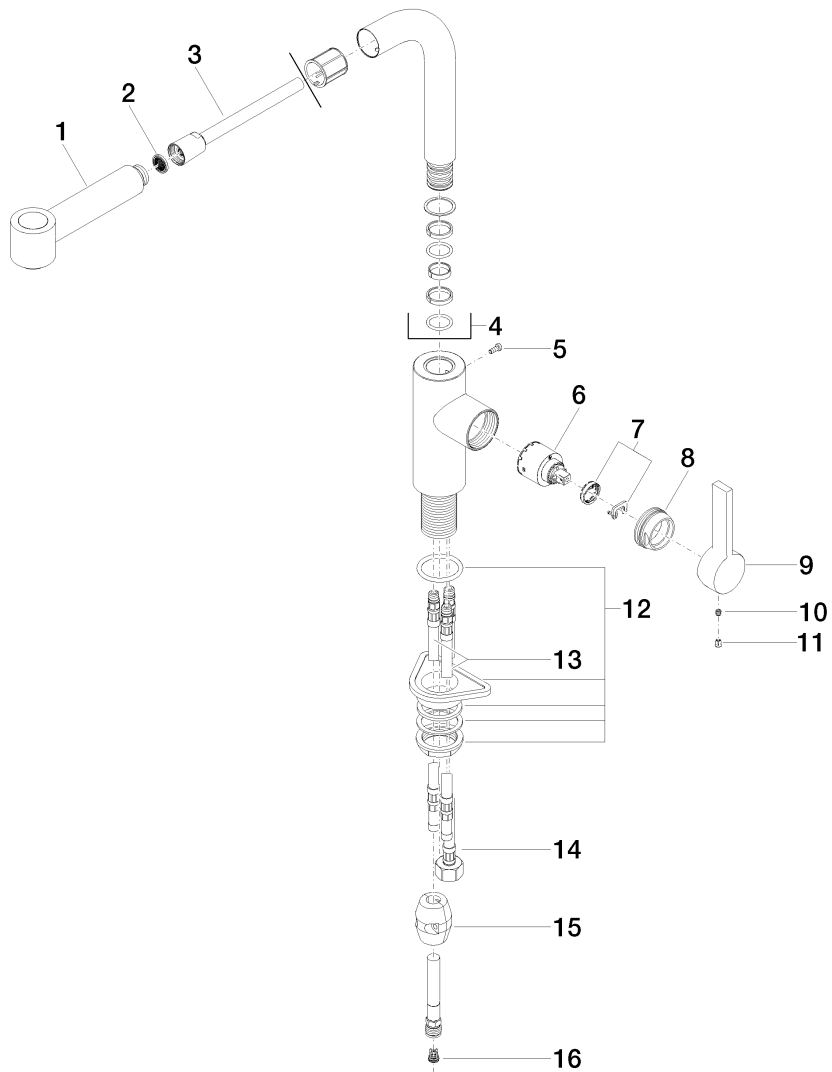

Product specifications

- **9 1/4" projection**
 - Swivel spout 360°
 - Total height 13 1/2"
 - Height to aerator/spout outlet 11 1/2"
 - 1 3/8" hole diameter
 - Ceramic disc cartridge
 - 3x M 10 x 1 x 16 1/2" high pressure hose
 - Pull-out spray with two functions
 - Braided shower hose 59"
 - Water flow rate limited to max. 1.5 gpm
 - low lead compliant
- [ADA]

Surfaces

- | | |
|-----------------|-----------------|
| • chrome | 33870790-000010 |
| • matt platinum | 33870790-060010 |
| • platinum | 33870790-080010 |

Exploded assembly drawing

Kitchen

33870790 Single-lever mixer with pull-out spray set

Article number: 33870790

Order quantity

No.	Article number	Name	Installation quantity
1	04121109800ff	shower	1
2	09230103990	insert	1
3	04300205900ff	hose	1
4	90282218600ff	spout	1
5	09303005490	screw	1
6	09150506190	cartridge	1
7	0428101480090	accessories	1
8	092404141ff	nut	1
9	092079040ff	handle	1
10	09311103090	pin	1
11	09312001790	plug	1
12	0423100440290	fixing set	1
13	0430040450090	hose	2
14	0430040190090	hose	1
15	0421500050090	accessories	1
16	0924031321090	nipple	1
17	09230108090	back-flow preventer	1