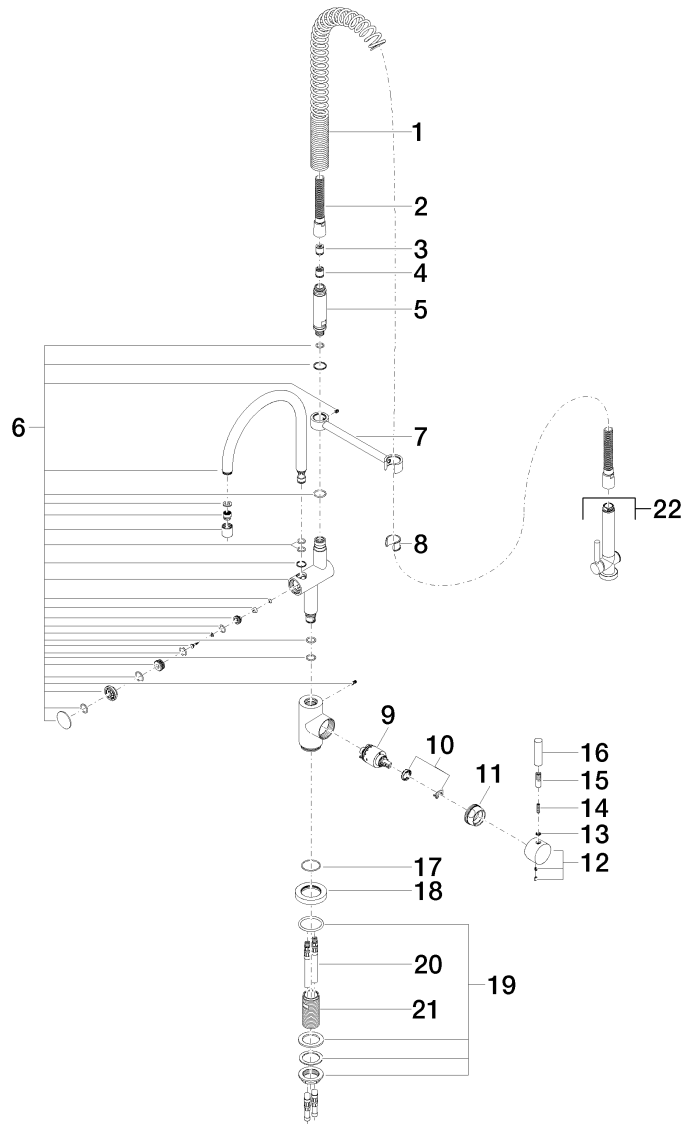

**Product specifications**

• **7 7/8" projection**

- Total height 16 3/8"
- 26 1/8" approximate height of Profi spray
- Height to aerator/spout outlet 10 7/8"
- 1 3/8" hole diameter
- M 18 x 1 aerator – female thread
- Automatic diverter
- Ceramic disc cartridge
- Handspray arm can be pivoted and locked into place
- Hand spray with descaling system
- Water flow rate limited to max. 1.5 gpm
- low lead compliant

36 Psi minimum recommended water pressure

Internal backflow preventer.

[ADA]

Kitchen

**33880888 Profi single-lever mixer**

Article number: 33880888

**Surfaces**

- chrome 33880888-000010
- matt platinum 33880888-060010
- platinum 33880888-080010

**Exploded assembly drawing**

**Order quantity**

<b>No.</b>	<b>Article number</b>	<b>Name</b>	<b>Installation quantity</b>
1	09160203490	spring	1
2	093002065ff	hose	1
3	09230108090	back-flow preventer	1
4	09230104090	back-flow preventer	1
5	09300106710ff	adaptor	1
6	90198801901ff	spout	1
7	04172001400ff	holder	1
8	09184003590	sleeve	1
9	09150506390	cartridge	1
10	0428101480090	accessories	1
11	092404107ff	nut	1
12	90208804000ff	handle	1
13	09301103290	disc	1
14	09311101090	pin	1
15	092404048ff	nipple	1
16	092062005ff	handle	1
17	09141010290	seal	1
18	092810055ff	rosette	1
19	0423100090290	fixing set	1
20	0430040450090	hose	2
21	09300101090	adaptor	1
22	04121109511ff	shower	1