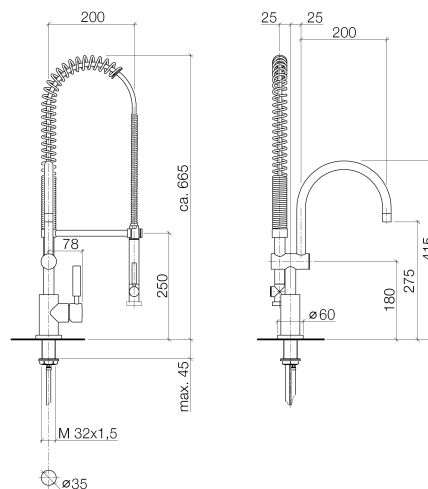

**Product specifications**

• **7 7/8" projection**

- Total height 16 3/8"
- 26 1/8" approximate height of Profi spray
- Height to aerator/spout outlet 10 7/8"
- 1 3/8" hole diameter
- M 18 x 1 aerator – female thread
- Automatic diverter
- Ceramic disc cartridge
- Handspray arm can be pivoted and locked into place
- Hand spray with descaling system
- Water flow rate limited to max. 1.5 gpm
- low lead compliant

36 Psi minimum recommended water pressure

Internal backflow preventer.

[ADA]

Kitchen

**33880888 Profi single-lever mixer**

Article number: 33880888

**Surfaces**

- chrome 33880888-000010
- matt platinum 33880888-060010
- platinum 33880888-080010

**Exploded assembly drawing**

**Order quantity**

<b>No.</b>	<b>Article number</b>	<b>Name</b>	<b>Installation quantity</b>
1	09160203490	spring	1
2	093002065ff	hose	1
3	09230108090	back-flow preventer	1
4	09230104090	back-flow preventer	1
5	09300106710ff	adaptor	1
6	90198801901ff	spout	1
7	04172001400ff	holder	1
8	09184003590	sleeve	1
9	09150506390	cartridge	1
10	0428101480090	accessories	1
11	092404107ff	nut	1
12	90208804000ff	handle	1
13	09301103290	disc	1
14	09311101090	pin	1
15	092404048ff	nipple	1
16	092062005ff	handle	1
17	09141010290	seal	1
18	092810055ff	rosette	1
19	0423100090290	fixing set	1
20	0430040450090	hose	2
21	09300101090	adaptor	1
22	04121109511ff	shower	1