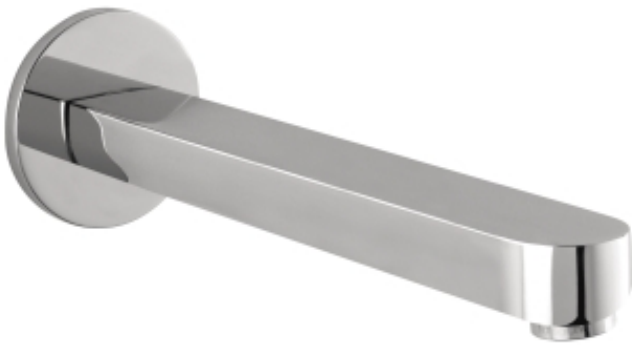

Product data sheet (PDF)

Metris S S Tub Spout, 9"

Description

- Solid Brass
- 1/2" female inlet or 3/4" male

Finishes	Part no.	List Price
chrome	14421001	$ 168.00
brushed nickel	14421821	$ 244.00

Product image