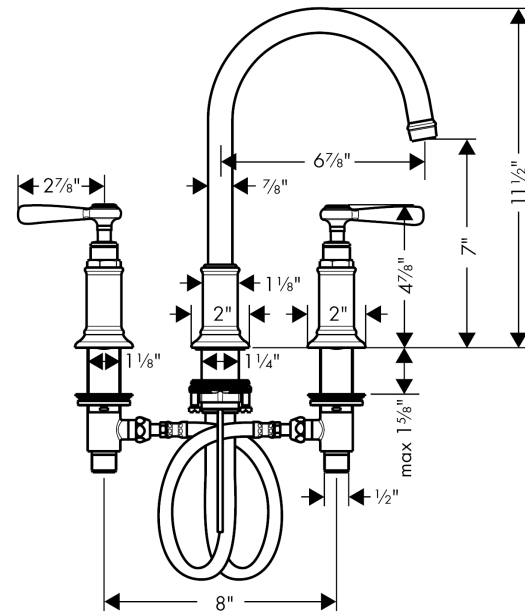

Scale drawing