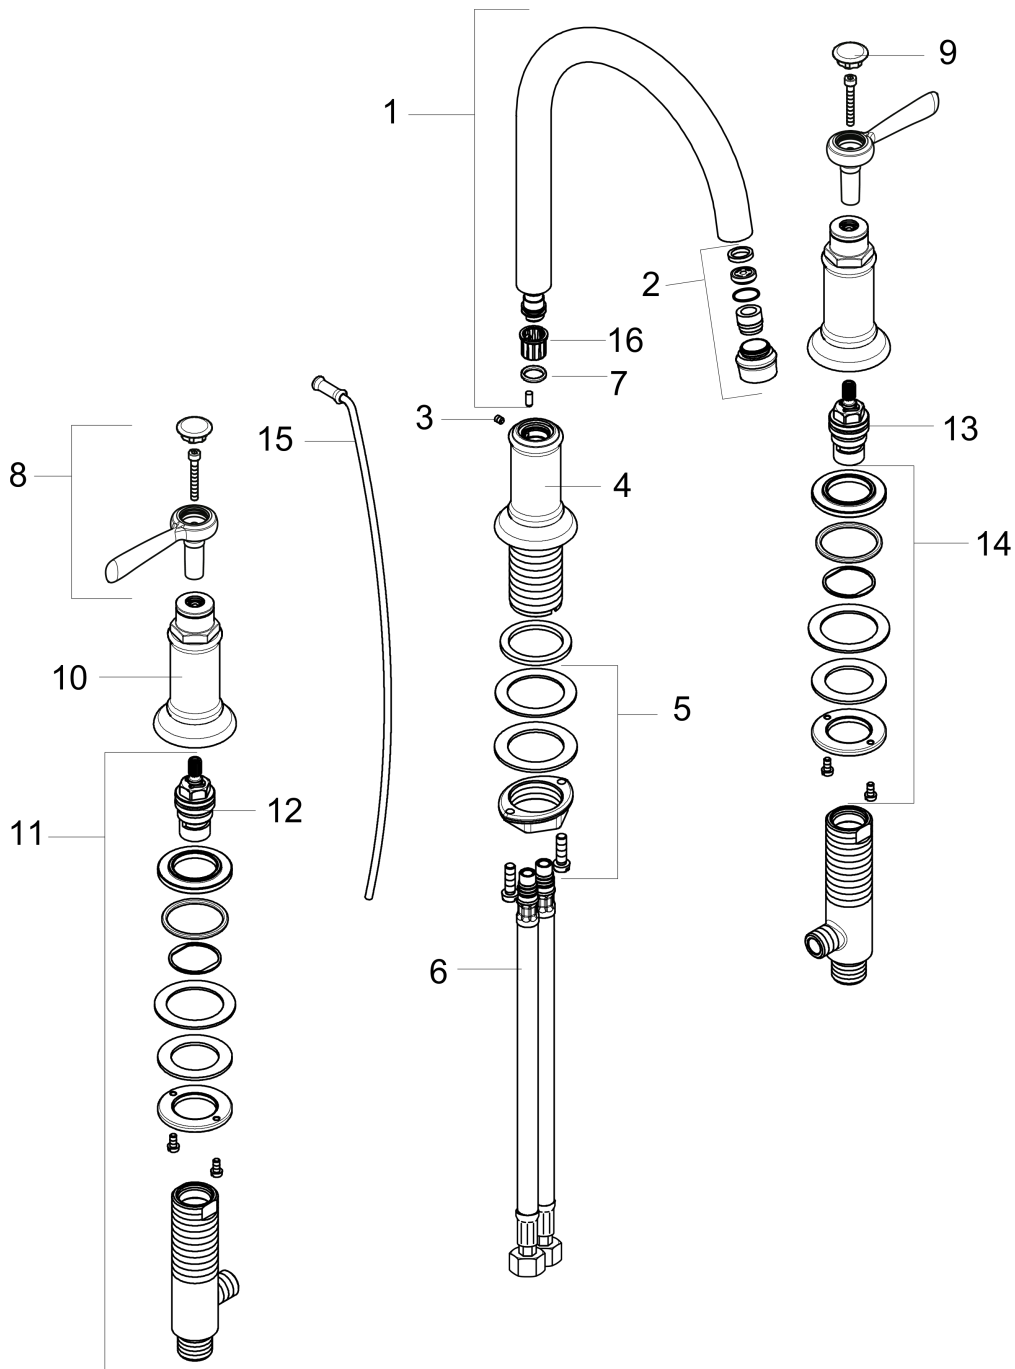

### Scale drawing

## AXOR Montreux

Axor Montreux Widespread Faucet with Lever Handles, 1.2 GPM

Finishes : **chrome** Part no. : **16514001**

### Exploded drawing

Year of production: >07/16

### Spare parts list

Year of production: >07/16

Pos.	Description	Part no.	Price	PU
1	spout cpl.	97990000	-	1
2	aerator M18x1 (4,5 l/min)	93062000	-	1
3	hollow set screw M4x5	98731000	-	1
4	escutcheon for spout	97989000	-	1
5	fixing set (Ø 32)	13961000	-	1
6	connection hose 18½" M8x0,75 3/8"	96321001	-	1
7	O-ring 11x2	98127000	-	1
8	handle	16691000	-	1
9	set of screw covers, cold / hot water / neutral	97987000	-	1
10	escutcheon for handle	97988000	-	1
11	valve	88503000	-	1
12	shut off unit left closing	94008000	-	1
13	shut off unit right closing	94009000	-	1
14	fixing set for shut off unit	88511000	-	1
15	pull rod	98730000	-	1
16	lever collar	92849000	-	1
a	pop up waste	88509000	-	1