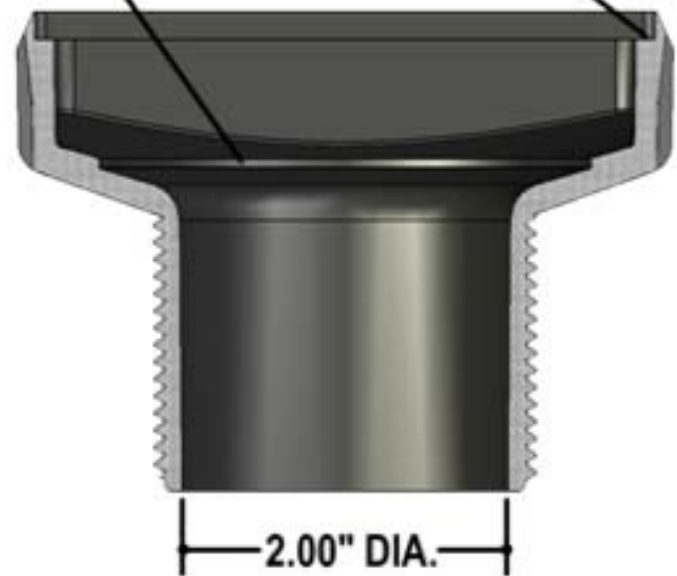

HAIR TRAP  
RECESS

SUPPORT  
LEDGE

GROUT  
LOCKING  
FEATURES

**ebbe™**  
AMERICA

**E4400**  
SQUARE DRAIN  
RISER

Material: Black ABS