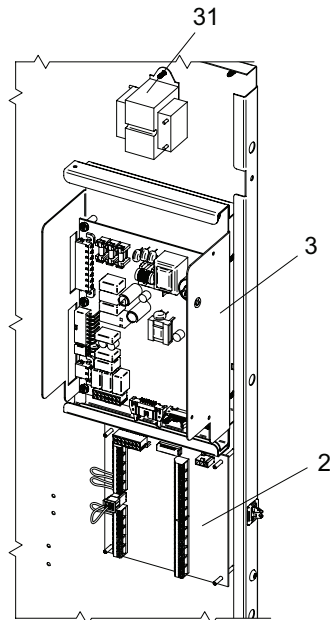

# CONTROL PANEL

ITEM NO.	PART NO.	DESCRIPTION	MODEL
<b>HEAT EXCHANGER ASSEMBLY</b>			
1	100147385	HEAT EXCHANGER	WA 125
1	100147386	HEAT EXCHANGER	WA 200/201
<b>CONTROLS</b>			
2	<b>100208473*</b>	LOW VOLTAGE CONNECTION BOARD	ALL
3	<b>100167803*</b>	INTEGRATED CONTROL	ALL
3	100167808	HIGH ALTITUDE INTEGRATED CONTROL	ALL
4	<b>100208458*</b>	USER INTERFACE CONTROL	ALL
-	100289528	USER INTERFACE OVERLAY	ALL
5	<b>100208565*</b>	SENSOR, INLET	ALL
6	<b>100208566*</b>	SENSOR, OUTLET / HIGH LIMIT	ALL
7	100167445	AIR VENT VALVE	ALL
8	100145003	FAN ASSEMBLY	WA 125
8	100145005	FAN ASSEMBLY	WA 200/201
9	<b>100208764*</b>	GASKET, BLOWER	WA 125
9	<b>100208101*</b>	GASKET, BLOWER	WA 200/201
-	100208509	RELAY, 120VAC 60HZ	ALL
<b>GAS VALVES</b>			
10	100171984	GAS VALVE ASSEMBLY	WA 125
10	100172013	GAS VALVE ASSEMBLY	WA 200/201
11	100208760	GASKET, VENTURI	ALL
12	100163245	AIR INLET KIT	ALL
13	100208324	SWITCH, GAS VALVE	ALL
<b>PILOT &amp; BURNER ASSEMBLIES</b>			
14	<b>100165930*</b>	FLAME SENSOR W/ GASKET	ALL
15	<b>100208091*</b>	GASKET, FLAME SENSOR	ALL
16	<b>100165929*</b>	IGNITOR W/ GASKET	ALL
17	<b>100208086*</b>	GASKET, IGNITOR	ALL
18	100135278	BURNER W/ GASKET	WA 125
18	100135309	BURNER W/ GASKET	WA 200/201
19	<b>100208085*</b>	GASKET, BURNER	ALL
20	100173791	GAS/AIR ARM ASSEMBLY W/GASKET	WA 125
20	100173792	GAS/AIR ARM ASSEMBLY W/GASKET	WA 200/201
21	<b>100208763*</b>	GASKET, GAS/AIR ARM ASSEMBLY	ALL
22	100173749	HEAT EXCHANGER ACCESS DOOR	ALL
<b>MISCELLANEOUS</b>			
23	100163249	SIGHT GLASS	ALL
24	100208762	GASKET, SIGHT GLASS	ALL
25	100208061	DIVIDER PLATE, INSULATION BAFFLE	ALL
26	100289429	BURNER PLATE, INSULATION, DOOR	ALL
27	100286959	DISPLAY BEZEL	ALL
28	100277759	RELIEF VALVE - 150 PSI	ALL
29	<b>100208556*</b>	SENSOR, FLUE	ALL
30	100277782	FLUE CONNECTION - 3"	WA 125
31	100208230	TRANSFORMER, 24V, 40VA	ALL
32	<b>100208381*</b>	SWITCH, PRESSURE	WA 125
32	<b>100289699*</b>	SWITCH, PRESSURE	WA 200/201
33	100275561	COUPLING, AIR INLET - 3"	ALL
33	100287122	COUPLING, AIR INLET - 2"	ALL