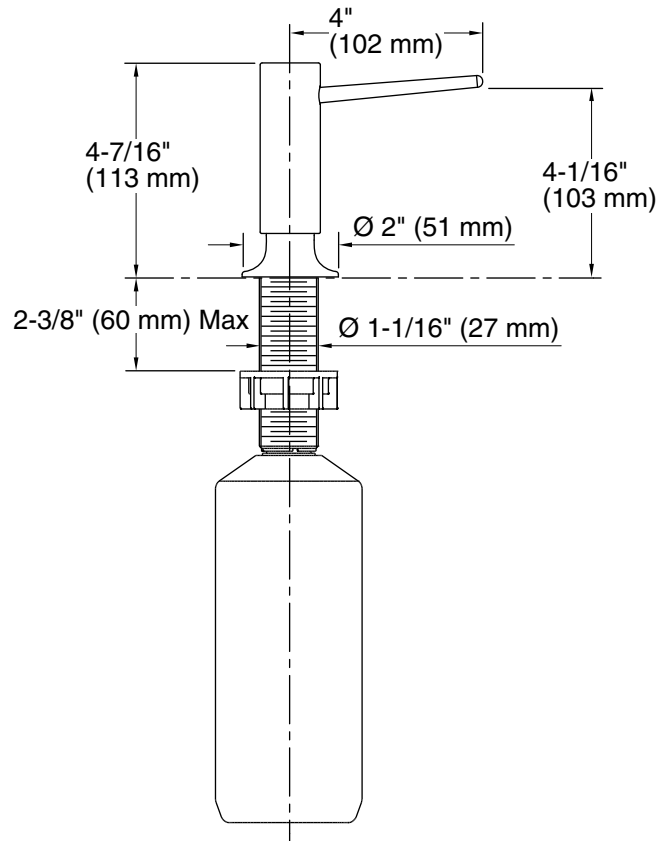

Soap/Lotion Dispenser K-1995

Features

- Holds up to 16 ounces of soap or lotion; refillable from top.
- Greater thread length is suitable for use with thicker countertops.
- Coordinates with contemporary-style faucets.

Technical Information

All product dimensions are nominal.

Material: Brass

Notes

Install this product according to the installation guide.