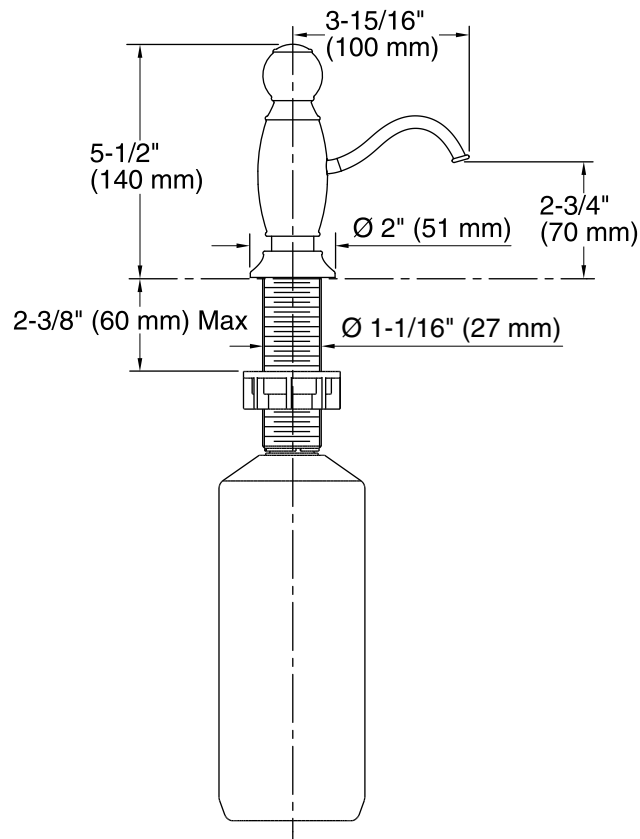

Technical Information

All product dimensions are nominal.

Notes

Install this product according to the installation guide.