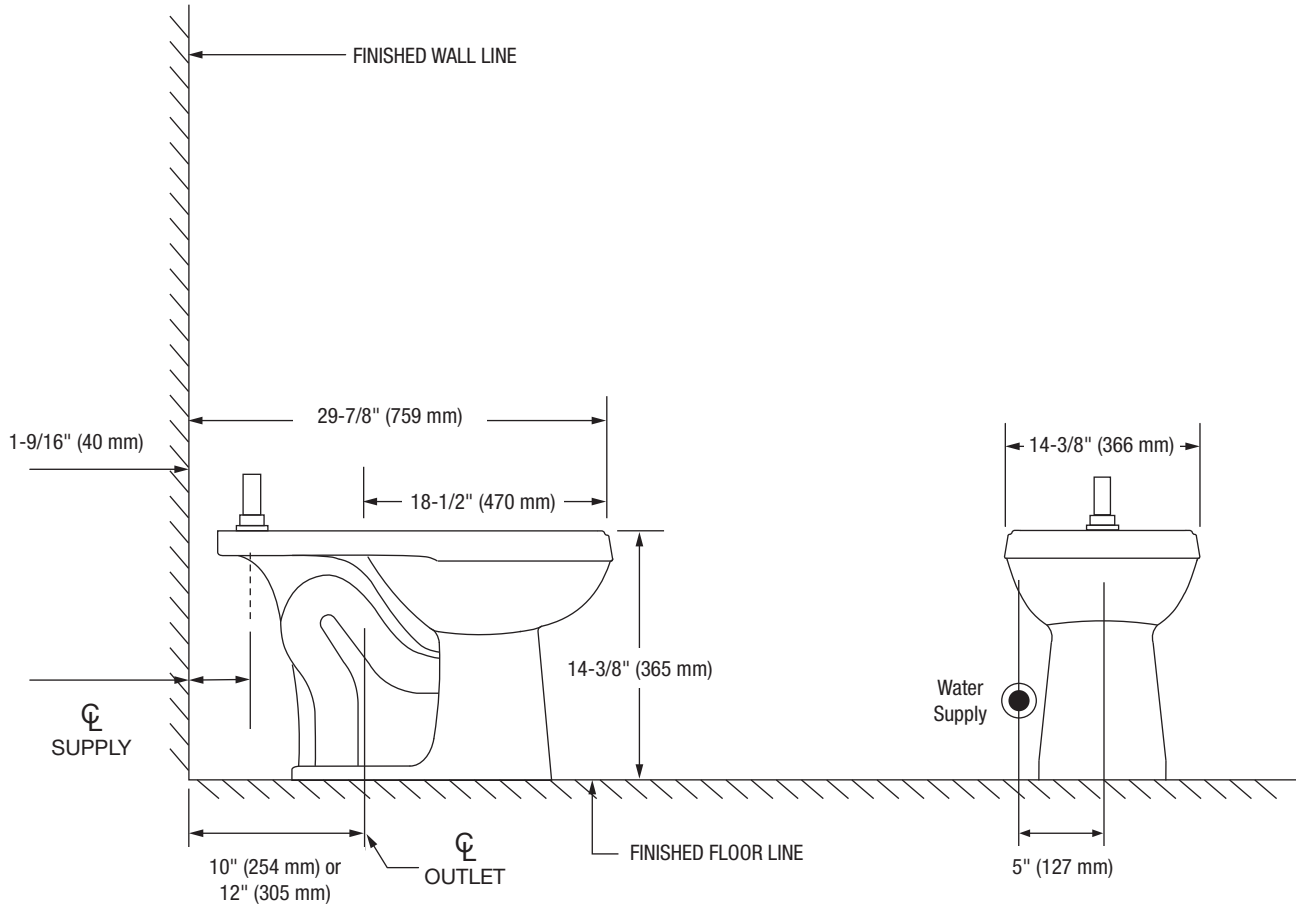

## Product Features

- 1.0-1.6 GPF
- Siphon Jet Flush
- Vitreous China
- 14-3/8" Elongated Flush Valve Bowl
- Rough-in: 10" or 12"
- Spud Size: 1-1/2" Top
- Trapway: 2" Fully Glazed
- Water Spot: 11-1/2" x 13"
- Flush Valve not included

### Bowl

**PF1721WH**

Elongated Flush Valve Bowl - 14-3/8"

This product comes complete with installation, operating, care and maintenance instructions. All PROFLO fixtures carry a lifetime limited warranty on the vitreous china and a 5-year limited warranty on the fittings. Visit [ferguson.com](http://ferguson.com) for detailed warranty information.

# Floor Mounted Flush Valve Bowl

## Bowl Footprint Dimensions

Note: All dimensions and specifications are nominal and may vary: Dimensions of 8" and greater have a tolerance of +3%. Dimensions less than 8" have a tolerance of +5%.