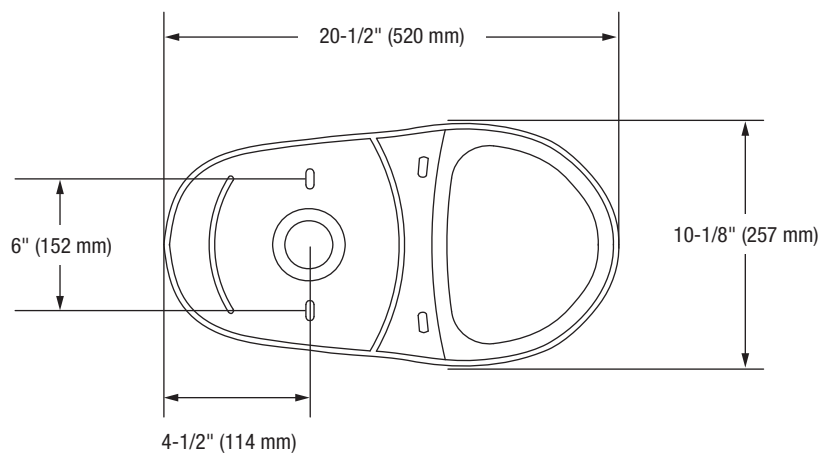

## Product Features

- 1.0-1.6 GPF
- Siphon Jet Flush
- Vitreous China
- 14-3/8" Elongated Flush Valve Bowl
- Rough-in: 10" or 12"
- Spud Size: 1-1/2" Top
- Trapway: 2" Fully Glazed
- Water Spot: 11-1/2" x 13"
- Flush Valve not included

### Bowl

**PF1721WH**

Elongated Flush Valve Bowl - 14-3/8"

This product comes complete with installation, operating, care and maintenance instructions. All PROFLO fixtures carry a lifetime limited warranty on the vitreous china and a 5-year limited warranty on the fittings. Visit [ferguson.com](http://ferguson.com) for detailed warranty information.

## Bowl Footprint Dimensions

Note: All dimensions and specifications are nominal and may vary: Dimensions of 8" and greater have a tolerance of +3%. Dimensions less than 8" have a tolerance of +5%.