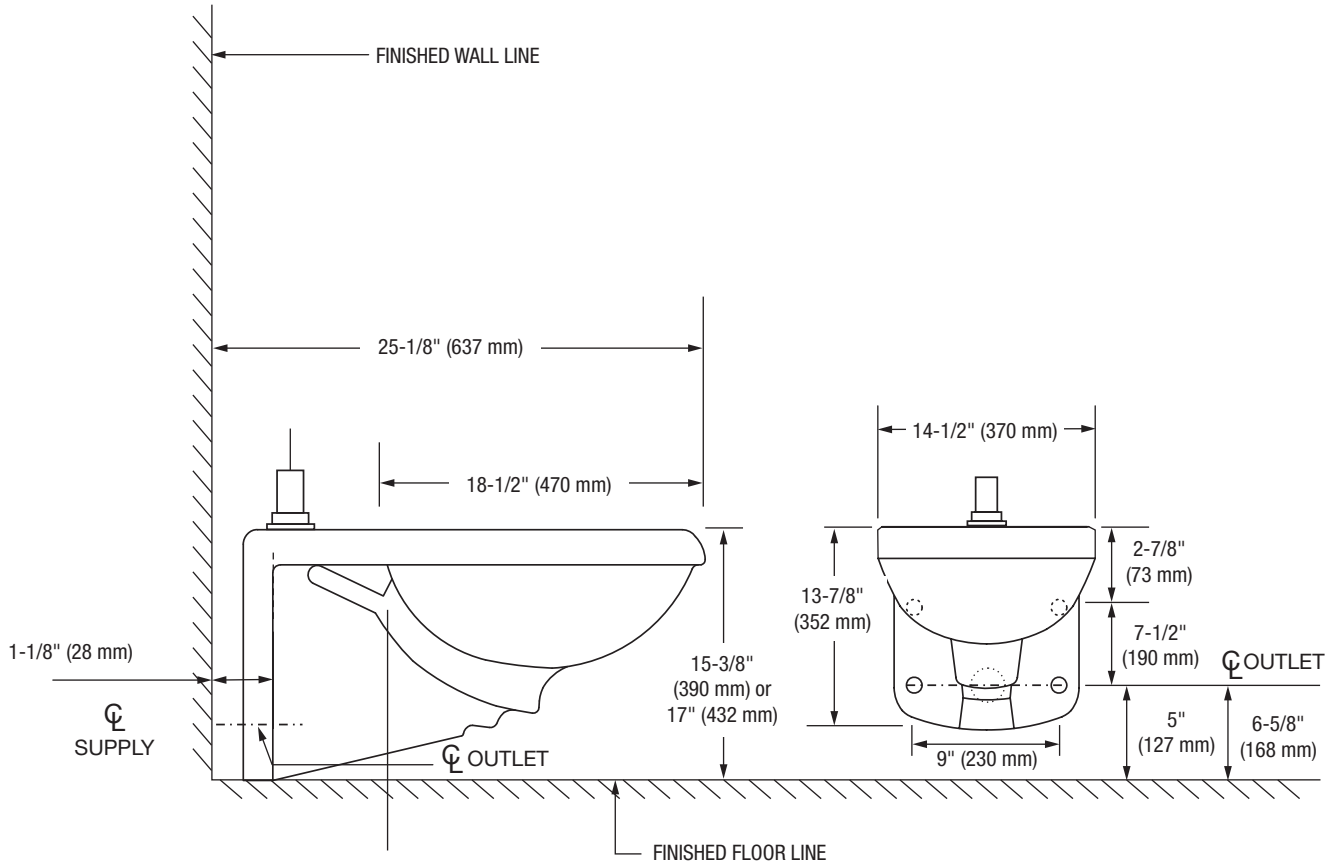

Wall Mounted Flush Valve Toilet Bowl with Rear Outlet

Product Features

- 1.0-1.6 GPF
- Siphon Jet Flush
- Vitreous China
- Elongated Flush Valve Bowl
- Rough-in: 5"
- Spud Size: 1-1/2" Top
- Trapway: 2" Fully Glazed
- Water Spot: 7-1/2" x 8-1/2"
- Flush Valve not included

Codes and Certifications

- IAPMO/cUPC
- EPA WaterSense Certified
- ASME A112.19.2 / CAS B45.1
- MaP Rated 1000g
- Meets ADA guidelines

Available Colors: White (WH)

Bowl

PF1731WH

Elongated, Wall mounted,
Back-outlet Bowl

Wall Mounted Flush Valve Toilet Bowl with Rear Outlet

Note: All dimensions and specifications are nominal and may vary: Dimensions of 8" and greater have a tolerance of +3%. Dimensions less than 8" have a tolerance of +5%.