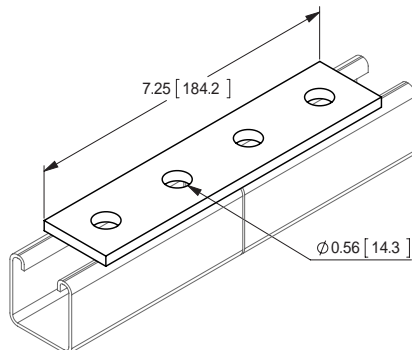

FIGURE 7837 - Splice Plate Flat Fitting

2-Hole Catalog Number: FNW7837Z2

3-Hole Catalog Number: FNW7837Z3

4-Hole Catalog Number: FNW7837Z4
FNW7837G4

FIGURE 7838 - 3-Hole Corner Plate Flat Fitting

Catalog Number: FNW7838Z3
FNW7838G3

FIGURE 7839 - 4-Hole Tee Plate Flat Fitting

Catalog Number: FNW7839Z4
FNW7839G4

FIGURE 7891 - 5-Hole Cross U-Fitting

For 1-5/8" Channel
Catalog Number: FNW7891Z0162

FIGURE 7895 - 4-Hole Splice U-Fitting

For 1-5/8" Channel
Catalog Number: FNW7895Z4