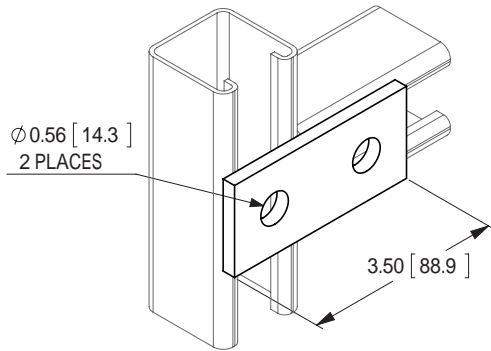

FIGURE 7837 - Splice Plate Flat Fitting

2-Hole Catalog Number: FNW7837Z2

3-Hole Catalog Number: FNW7837Z3

4-Hole Catalog Number: FNW7837Z4
FNW7837G4

FIGURE 7838 - 3-Hole Corner Plate Flat Fitting

Catalog Number: FNW7838Z3
FNW7838G3

FIGURE 7839 - 4-Hole Tee Plate Flat Fitting

Catalog Number: FNW7839Z4
FNW7839G4

FIGURE 7891 - 5-Hole Cross U-Fitting

For 1-5/8" Channel
Catalog Number: FNW7891Z0162

FIGURE 7895 - 4-Hole Splice U-Fitting

For 1-5/8" Channel
Catalog Number: FNW7895Z4