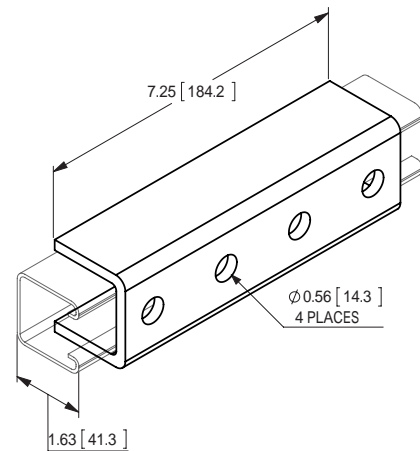

FIGURE 7837 - Splice Plate Flat Fitting

2-Hole Catalog Number: FNW7837Z2

3-Hole Catalog Number: FNW7837Z3

4-Hole Catalog Number: FNW7837Z4
FNW7837G4

FIGURE 7838 - 3-Hole Corner Plate Flat Fitting

Catalog Number: FNW7838Z3
FNW7838G3

FIGURE 7839 - 4-Hole Tee Plate Flat Fitting

Catalog Number: FNW7839Z4
FNW7839G4

FIGURE 7891 - 5-Hole Cross U-Fitting

For 1-5/8" Channel
Catalog Number: FNW7891Z0162

FIGURE 7895 - 4-Hole Splice U-Fitting

For 1-5/8" Channel
Catalog Number: FNW7895Z4