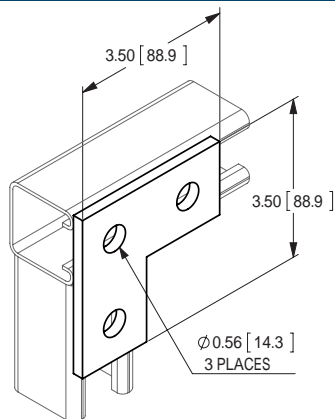

FIGURE 7837 - Splice Plate Flat Fitting

2-Hole Catalog Number: FNW7837Z2

3-Hole Catalog Number: FNW7837Z3

4-Hole Catalog Number: FNW7837Z4
FNW7837G4

FIGURE 7838 - 3-Hole Corner Plate Flat Fitting

Catalog Number: FNW7838Z3
FNW7838G3

FIGURE 7839 - 4-Hole Tee Plate Flat Fitting

Catalog Number: FNW7839Z4
FNW7839G4

FIGURE 7891 - 5-Hole Cross U-Fitting

For 1-5/8" Channel
Catalog Number: FNW7891Z0162

FIGURE 7895 - 4-Hole Splice U-Fitting

For 1-5/8" Channel
Catalog Number: FNW7895Z4