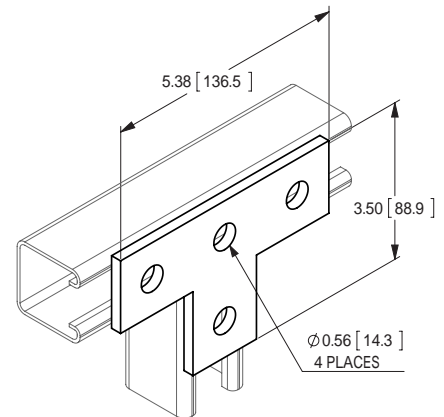

FIGURE 7837 - Splice Plate Flat Fitting

2-Hole Catalog Number: FNW7837Z2

3-Hole Catalog Number: FNW7837Z3

4-Hole Catalog Number: FNW7837Z4
FNW7837G4

FIGURE 7838 - 3-Hole Corner Plate Flat Fitting

Catalog Number: FNW7838Z3
FNW7838G3

FIGURE 7839 - 4-Hole Tee Plate Flat Fitting

Catalog Number: FNW7839Z4
FNW7839G4

FIGURE 7891 - 5-Hole Cross U-Fitting

For 1-5/8" Channel
Catalog Number: FNW7891Z0162

FIGURE 7895 - 4-Hole Splice U-Fitting

For 1-5/8" Channel
Catalog Number: FNW7895Z4