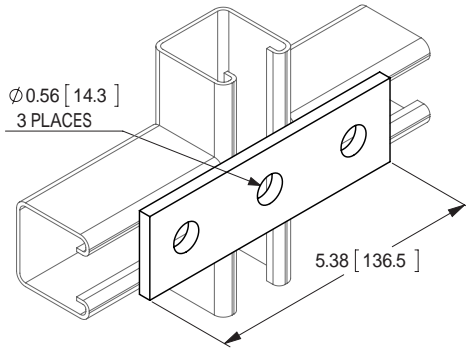

FIGURE 7837 - Splice Plate Flat Fitting

2-Hole Catalog Number: FNW7837Z2

3-Hole Catalog Number: FNW7837Z3

4-Hole Catalog Number: FNW7837Z4
FNW7837G4

FIGURE 7838 - 3-Hole Corner Plate Flat Fitting

Catalog Number: FNW7838Z3
FNW7838G3

FIGURE 7839 - 4-Hole Tee Plate Flat Fitting

Catalog Number: FNW7839Z4
FNW7839G4

FIGURE 7891 - 5-Hole Cross U-Fitting

For 1-5/8" Channel
Catalog Number: FNW7891Z0162

FIGURE 7895 - 4-Hole Splice U-Fitting

For 1-5/8" Channel
Catalog Number: FNW7895Z4