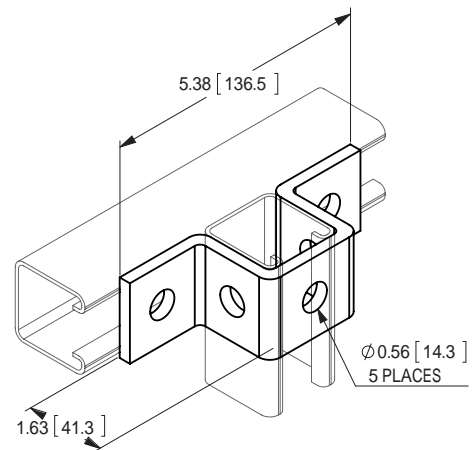

FIGURE 7837 - Splice Plate Flat Fitting

2-Hole Catalog Number: FNW7837Z2

3-Hole Catalog Number: FNW7837Z3

4-Hole Catalog Number: FNW7837Z4
FNW7837G4

FIGURE 7838 - 3-Hole Corner Plate Flat Fitting

Catalog Number: FNW7838Z3
FNW7838G3

FIGURE 7839 - 4-Hole Tee Plate Flat Fitting

Catalog Number: FNW7839Z4
FNW7839G4

FIGURE 7891 - 5-Hole Cross U-Fitting

For 1-5/8" Channel
Catalog Number: FNW7891Z0162

FIGURE 7895 - 4-Hole Splice U-Fitting

For 1-5/8" Channel
Catalog Number: FNW7895Z4