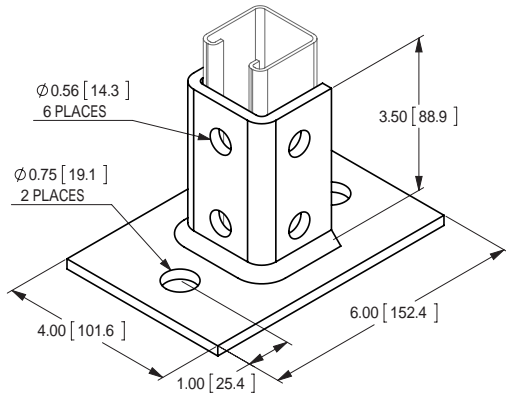

FIGURE 7850 - Single Channel 2-Hole Base

Square Mounted 3-1/2"
Catalog Number: FNW7850Z

FIGURE 7853 - Single Channel 4-Hole Base (Tall)

Square Mounted 3-1/2"
Catalog Number: FNW7853Z
FNW7853G
FNW7853S

FIGURE 7851 - Single Channel 2-Hole Flush Base

Square Mounted Flush 3-1/2"
Catalog Number: FNW7851Z

FIGURE 7855 - Single Channel 4-Hole Base (Short)

Square Mounted 1-5/8"
Catalog Number: FNW7855Z

FIGURE 7852 - Single Channel 4-Hole Standard

Square Mounted 3-1/2"
Catalog Number: FNW7852Z
FNW7852S