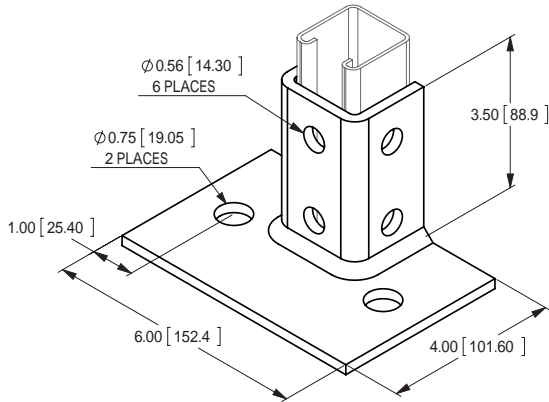

FIGURE 7850 - Single Channel 2-Hole Base

Square Mounted 3-1/2"
Catalog Number: FNW7850Z

FIGURE 7853 - Single Channel 4-Hole Base (Tall)

Square Mounted 3-1/2"
Catalog Number: FNW7853Z
FNW7853G
FNW7853S

FIGURE 7851 - Single Channel 2-Hole Flush Base

Square Mounted Flush 3-1/2"
Catalog Number: FNW7851Z

FIGURE 7855 - Single Channel 4-Hole Base (Short)

Square Mounted 1-5/8"
Catalog Number: FNW7855Z

FIGURE 7852 - Single Channel 4-Hole Standard

Square Mounted 3-1/2"
Catalog Number: FNW7852Z
FNW7852S