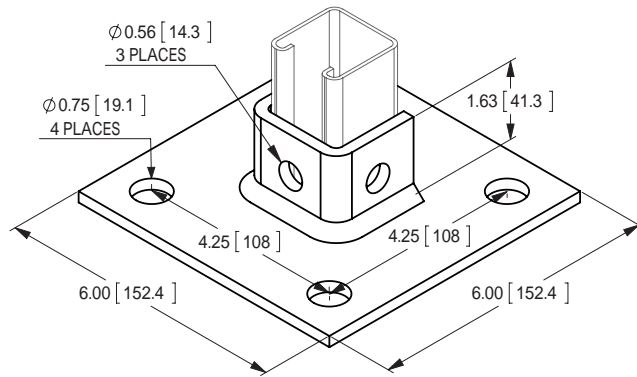

FIGURE 7850 - Single Channel 2-Hole Base

Square Mounted 3-1/2"
Catalog Number: FNW7850Z

FIGURE 7853 - Single Channel 4-Hole Base (Tall)

Square Mounted 3-1/2"
Catalog Number: FNW7853Z
FNW7853G
FNW7853S

FIGURE 7851 - Single Channel 2-Hole Flush Base

Square Mounted Flush 3-1/2"
Catalog Number: FNW7851Z

FIGURE 7855 - Single Channel 4-Hole Base (Short)

Square Mounted 1-5/8"
Catalog Number: FNW7855Z

FIGURE 7852 - Single Channel 4-Hole Standard

Square Mounted 3-1/2"
Catalog Number: FNW7852Z
FNW7852S