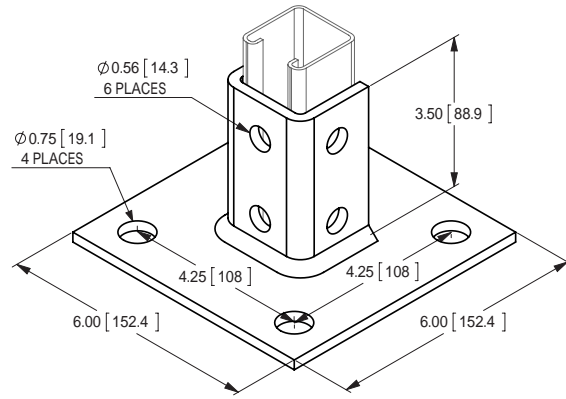

FIGURE 7850 - Single Channel 2-Hole Base

Square Mounted 3-1/2"
Catalog Number: FNW7850Z

FIGURE 7853 - Single Channel 4-Hole Base (Tall)

Square Mounted 3-1/2"
Catalog Number: FNW7853Z
FNW7853G
FNW7853S

FIGURE 7851 - Single Channel 2-Hole Flush Base

Square Mounted Flush 3-1/2"
Catalog Number: FNW7851Z

FIGURE 7855 - Single Channel 4-Hole Base (Short)

Square Mounted 1-5/8"
Catalog Number: FNW7855Z

FIGURE 7852 - Single Channel 4-Hole Standard

Square Mounted 3-1/2"
Catalog Number: FNW7852Z
FNW7852S