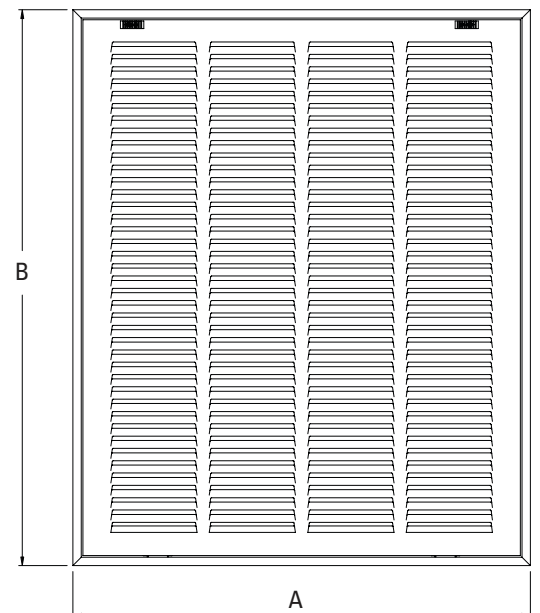

Stamped Steel Return Air Filter Grille

Product Specifications

PSFGW

Product Features

- All steel construction
- 1/2" Spaced fins at 40 degrees
- Removable face with concealed latches and hinges for easy installation and cleaning
- Screws included
- Available in white

		Size Availability											
		WIDTH											
		10	12	14	16	18	20	22	24	25	30	32	40
HEIGHT	6	X	X										
	8			X		X	X		X		X		
	10	X		X			X		X		X		
	12		X	X	X	X	X		X		X		
	14			X			X		X	X	X		
	16				X		X		X	X	X		
	18					X			X		X		
	20	X	X	X	X		X		X	X	X		X
	22							X					
	24		X	X	X	X	X		X		X		
	25			X	X		X			X	X	X	
	30		X	X	X	X	X		X		X		
	32									X			
	36		X						X				
	40						X						