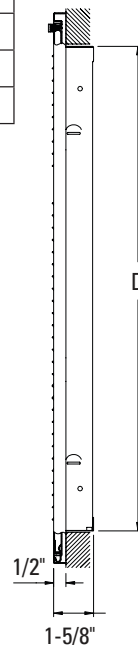

Stamped Steel Return Air Filter Grille

Product Specifications

PSFGW

Product Features

- All steel construction
- 1/2" Spaced fins at 40 degrees
- Removable face with concealed latches and hinges for easy installation and cleaning
- Screws included
- Available in white

		Size Availability											
		WIDTH											
		10	12	14	16	18	20	22	24	25	30	32	40
HEIGHT	6	X	X										
	8			X		X	X		X		X		
	10	X		X			X		X		X		
	12		X	X	X	X	X		X		X		
	14			X			X		X	X	X		
	16				X		X		X	X	X		
	18					X			X		X		
	20	X	X	X	X		X		X	X	X		X
	22							X					
	24		X	X	X	X	X		X		X		
	25			X	X		X			X	X	X	
	30		X	X	X	X	X		X		X		
	32									X			
	36		X						X				
	40						X						