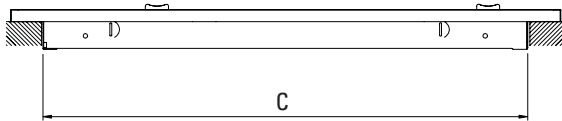

Stamped Steel Return Air Filter Grille

Product Specifications

PSFGW

Product Features

- All steel construction
- 1/2" Spaced fins at 40 degrees
- Removable face with concealed latches and hinges for easy installation and cleaning
- Screws included
- Available in white

		Size Availability											
		WIDTH											
		10	12	14	16	18	20	22	24	25	30	32	40
HEIGHT	6	X	X										
	8			X		X	X		X		X		
	10	X		X			X		X		X		
	12		X	X	X	X	X		X		X		
	14			X			X		X	X	X		
	16				X		X		X	X	X		
	18					X			X		X		
	20	X	X	X	X		X		X	X	X		X
	22							X					
	24		X	X	X	X	X		X		X		
	25			X	X		X			X	X	X	
	30		X	X	X	X	X		X		X		
	32									X			
	36		X						X				
	40						X						