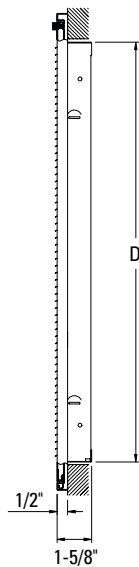

Return Air Filter Grille, 1/3" Fin Product Specifications

PSFG3W

Product Features

- All steel construction
- 1/3" Spaced fins set at 20 degrees
- Uses standard 1" thick disposable filters (not included)
- Removable face for easy installation and cleaning
- Equipped with adjustable filter retainers
- Screws included
- Available in white

Specifications

Item No.	Size	Color	A	B	C	D
PSFG3W1212	12x12	White	14-5/8"	14-5/8"	11-7/8"	11-7/8"
PSFG3W14U	14x6	White	16-5/8"	8-5/8"	13-7/8"	5-7/8"
PSFG3W1414	14x14	White	16-5/8"	16-5/8"	13-7/8"	13-7/8"
PSFG3W1420	14x20	White	16-5/8"	22-5/8"	13-7/8"	19-7/8"
PSFG3W1424	14x24	White	16-5/8"	26-5/8"	13-7/8"	23-7/8"
PSFG3W1620	16x20	White	18-5/8"	22-5/8"	15-7/8"	19-7/8"
PSFG3W2016	20x16	White	22-5/8"	18-5/8"	19-7/8"	15-7/8"
PSFG3W2020	20x20	White	22-5/8"	22-5/8"	19-7/8"	19-7/8"
PSFG3W2025	20x25	White	22-5/8"	27-5/8"	19-7/8"	24-7/8"
PSFG3W2424	24x24	White	26-5/8"	26-5/8"	23-7/8"	23-7/8"
PSFG3W2520	25x20	White	27-5/8"	22-5/8"	24-7/8"	19-7/8"
PSFG3W3014	30x14	White	32-5/8"	16-5/8"	29-7/8"	13-7/8"

*Horizontal dimension is first

Size Availability							
WIDTH							
	12	14	16	20	24	25	30
HEIGHT		X					
6		X					
12	X						
14		X					X
16				X			
20		X	X	X		X	
24		X			X		
25				X			

Warranty

1-Year limited warranty