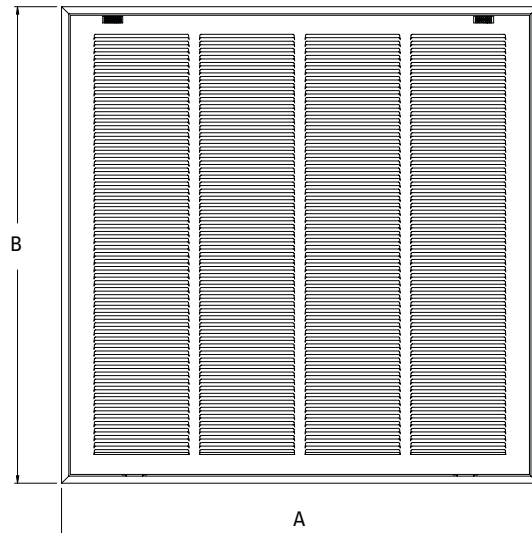

Return Air Filter Grille, 1/3" Fin Product Specifications

PSFG3W

Product Features

- All steel construction
- 1/3" Spaced fins set at 20 degrees
- Uses standard 1" thick disposable filters (not included)
- Removable face for easy installation and cleaning
- Equipped with adjustable filter retainers
- Screws included
- Available in white

Specifications

Item No.	Size	Color	A	B	C	D
PSFG3W1212	12x12	White	14-5/8"	14-5/8"	11-7/8"	11-7/8"
PSFG3W14U	14x6	White	16-5/8"	8-5/8"	13-7/8"	5-7/8"
PSFG3W1414	14x14	White	16-5/8"	16-5/8"	13-7/8"	13-7/8"
PSFG3W1420	14x20	White	16-5/8"	22-5/8"	13-7/8"	19-7/8"
PSFG3W1424	14x24	White	16-5/8"	26-5/8"	13-7/8"	23-7/8"
PSFG3W1620	16x20	White	18-5/8"	22-5/8"	15-7/8"	19-7/8"
PSFG3W2016	20x16	White	22-5/8"	18-5/8"	19-7/8"	15-7/8"
PSFG3W2020	20x20	White	22-5/8"	22-5/8"	19-7/8"	19-7/8"
PSFG3W2025	20x25	White	22-5/8"	27-5/8"	19-7/8"	24-7/8"
PSFG3W2424	24x24	White	26-5/8"	26-5/8"	23-7/8"	23-7/8"
PSFG3W2520	25x20	White	27-5/8"	22-5/8"	24-7/8"	19-7/8"
PSFG3W3014	30x14	White	32-5/8"	16-5/8"	29-7/8"	13-7/8"

*Horizontal dimension is first

Size Availability							
WIDTH							
	12	14	16	20	24	25	30
HEIGHT		X					
6		X					
12	X						
14		X					X
16				X			
20		X	X	X		X	
24		X			X		
25				X			

Warranty

1-Year limited warranty