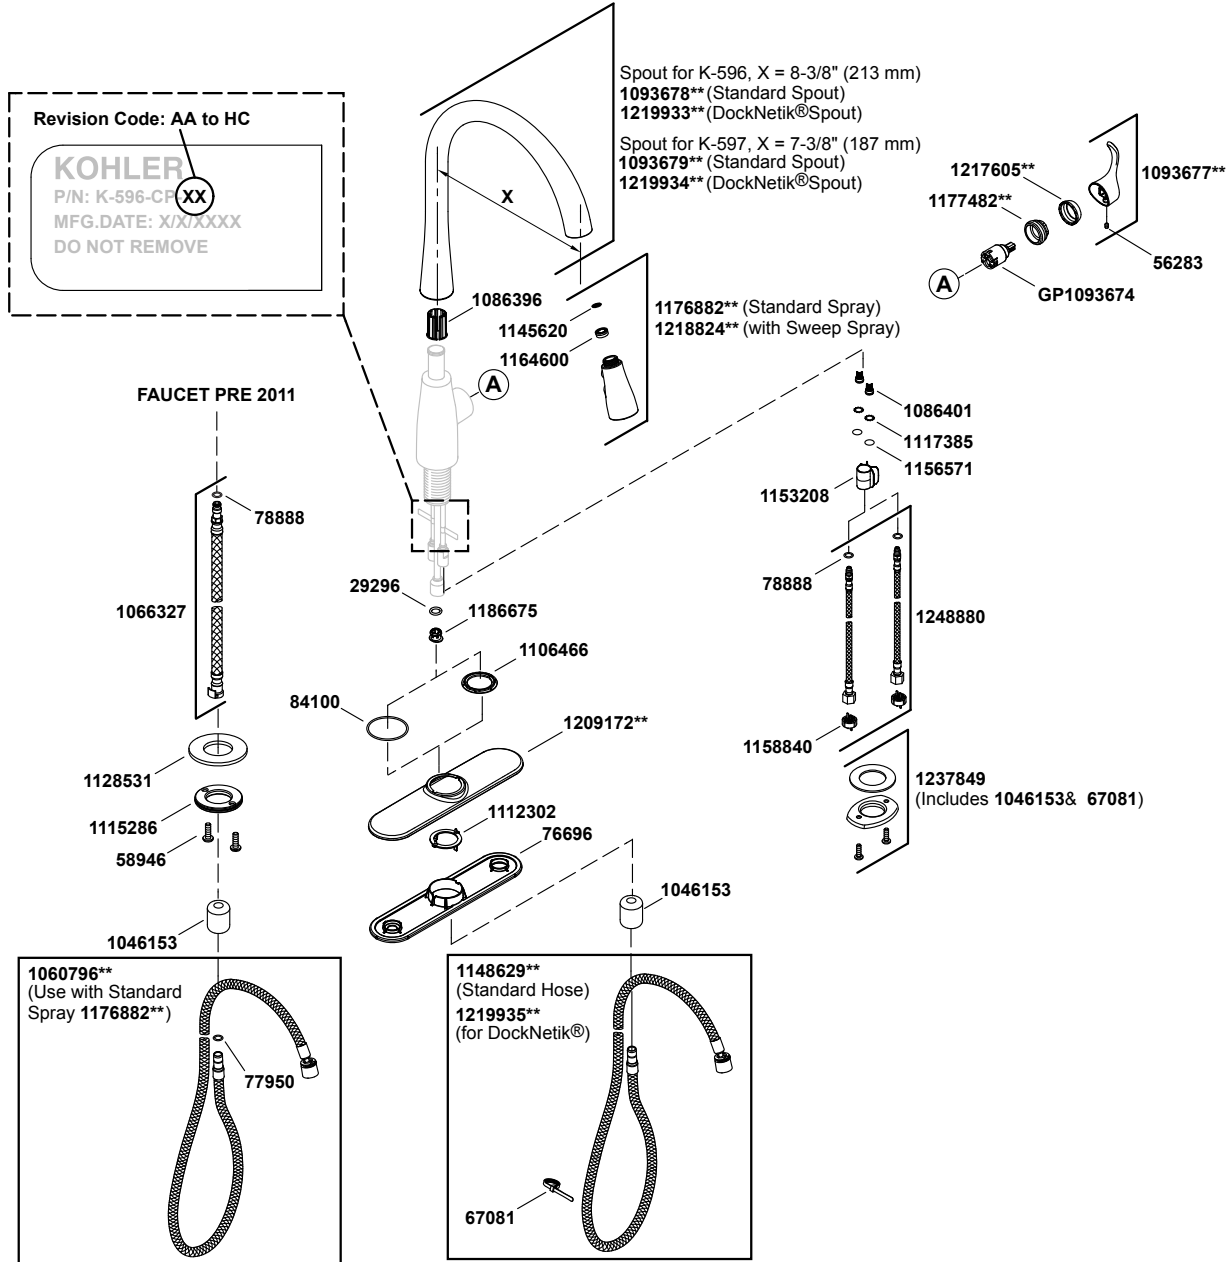

# Simplice®

single-hole or three-hole kitchen sink faucet with 16-5/8" pull-down  
K-596-CP

**Original Faucet Version**  
For model revisions AA to HC  
(for revisions JC and newer, see Current Faucet Version)

# Simplice®

single-hole or three-hole kitchen sink faucet with 16-5/8" pull-down  
K-596-CP

**Current Faucet Version**  
For model revisions JC and newer  
(for revisions AA to HC, see Original Faucet Version)