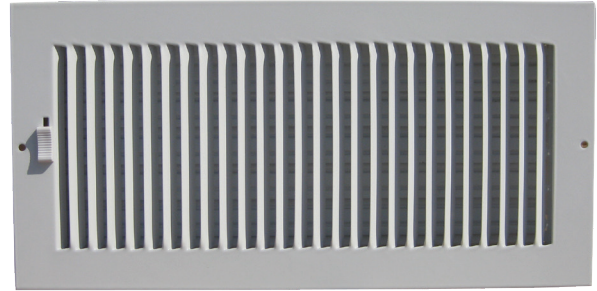

Stamped Steel Sidewall/Ceiling Register 1-Way Product Specifications

PS1WW

Product Features

- All steel construction
- Used for ceiling or sidewall installation
- Ideal for shallow duct installations
- 1-Way deflection
- 1/2" Spaced fins set at 40 degrees
- Integral multi-shutter damper
- Screws included
- Available in white

Specifications

Item No.	Size	Color	A	B	C	D
PS1WWXP	8x4	White	9-3/4"	5-3/4"	7-3/4"	3-5/8"
PS1WW10U	10x6	White	11-3/4"	7-3/4"	9-3/4"	5-5/8"
PS1WW12U	12x6	White	13-3/4"	7-3/4"	11-3/4"	5-5/8"
PS1WW14U	14x6	White	15-3/4"	7-3/4"	13-3/4"	5-5/8"