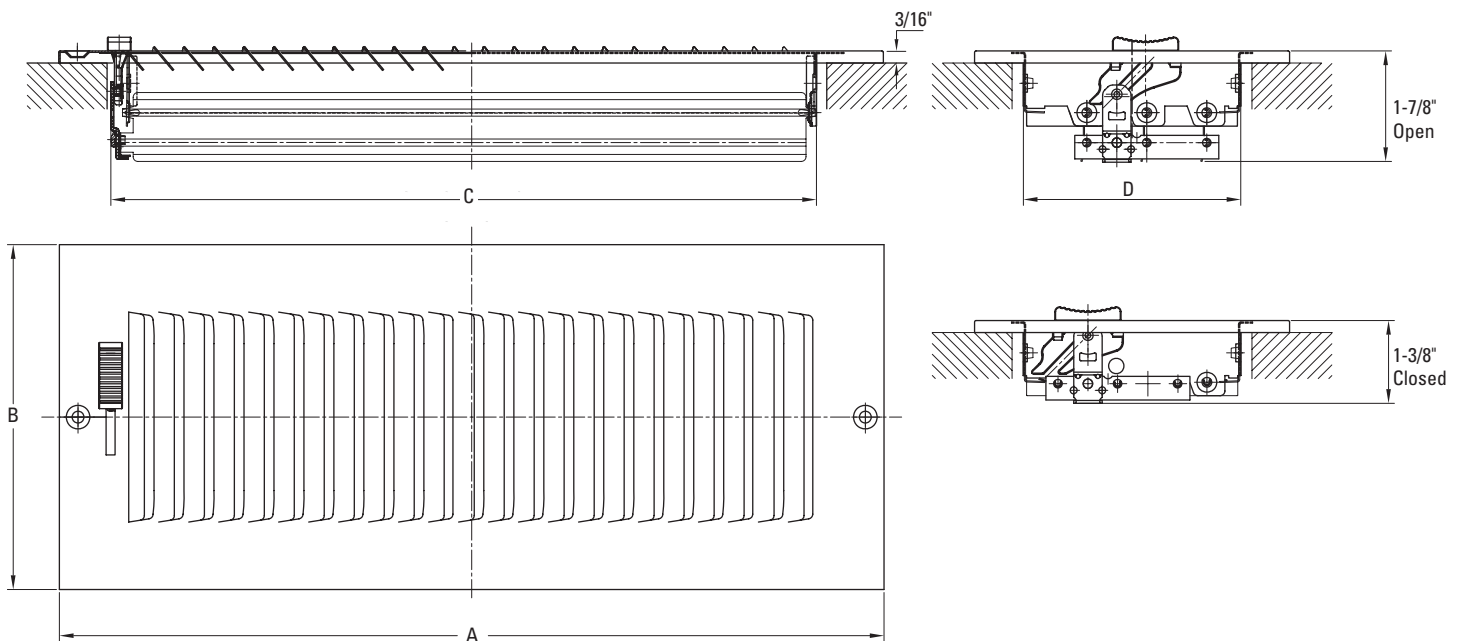

Stamped Steel Sidewall/Ceiling Register 1-Way Product Specifications

PS1WW

Product Features

- All steel construction
- Used for ceiling or sidewall installation
- Ideal for shallow duct installations
- 1-Way deflection
- 1/2" Spaced fins set at 40 degrees
- Integral multi-shutter damper
- Screws included
- Available in white

Specifications

Item No.	Size	Color	A	B	C	D
PS1WWXP	8x4	White	9-3/4"	5-3/4"	7-3/4"	3-5/8"
PS1WW10U	10x6	White	11-3/4"	7-3/4"	9-3/4"	5-5/8"
PS1WW12U	12x6	White	13-3/4"	7-3/4"	11-3/4"	5-5/8"
PS1WW14U	14x6	White	15-3/4"	7-3/4"	13-3/4"	5-5/8"

*Horizontal dimension is first

Size Availability				
WIDTH				
	8	10	12	14
HEIGHT				
4	X			
6		X	X	X

Warranty

1-Year limited warranty