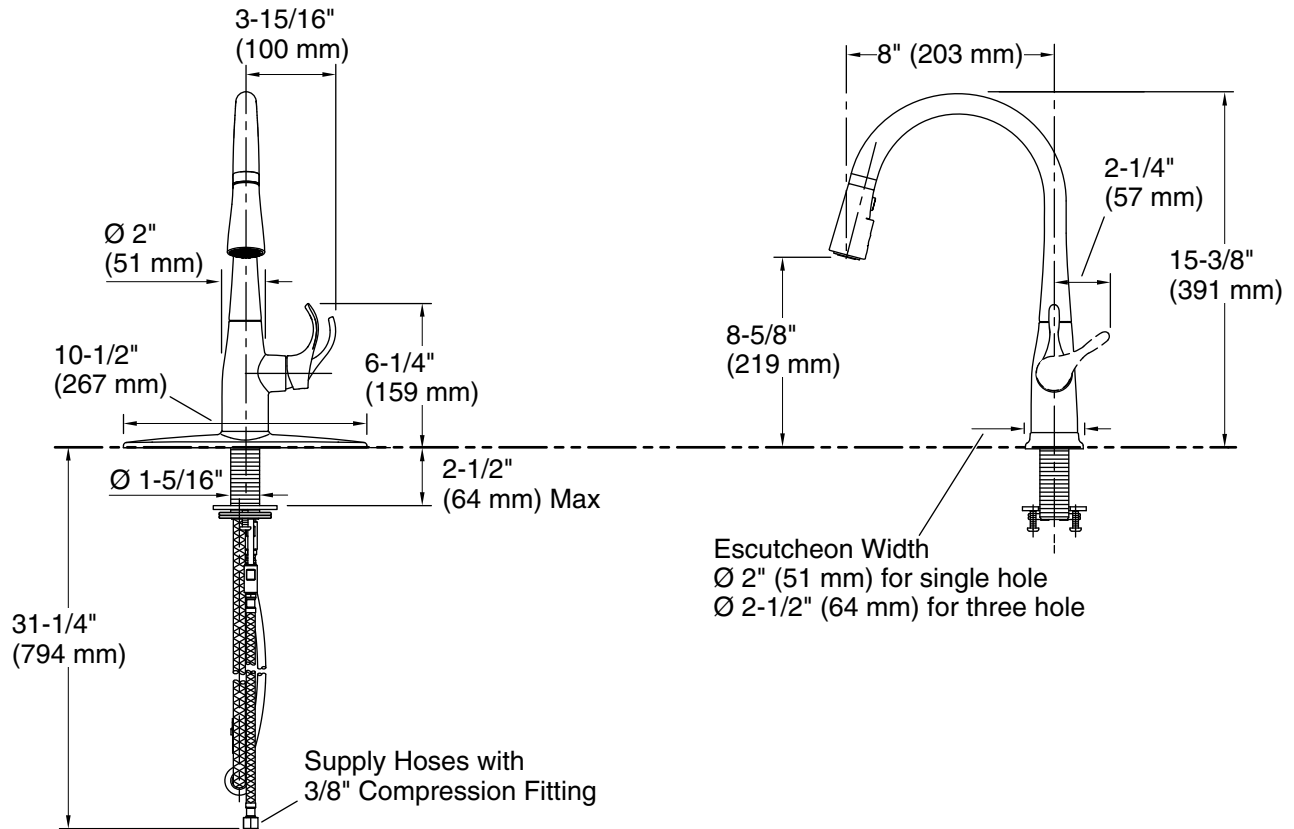

Technical Information

All product dimensions are nominal.

Notes

Install this product according to the installation guide.

ADA compliant for faucet handles only.

ADA, CSA B651 compliant when installed to the specific requirements of these regulations.