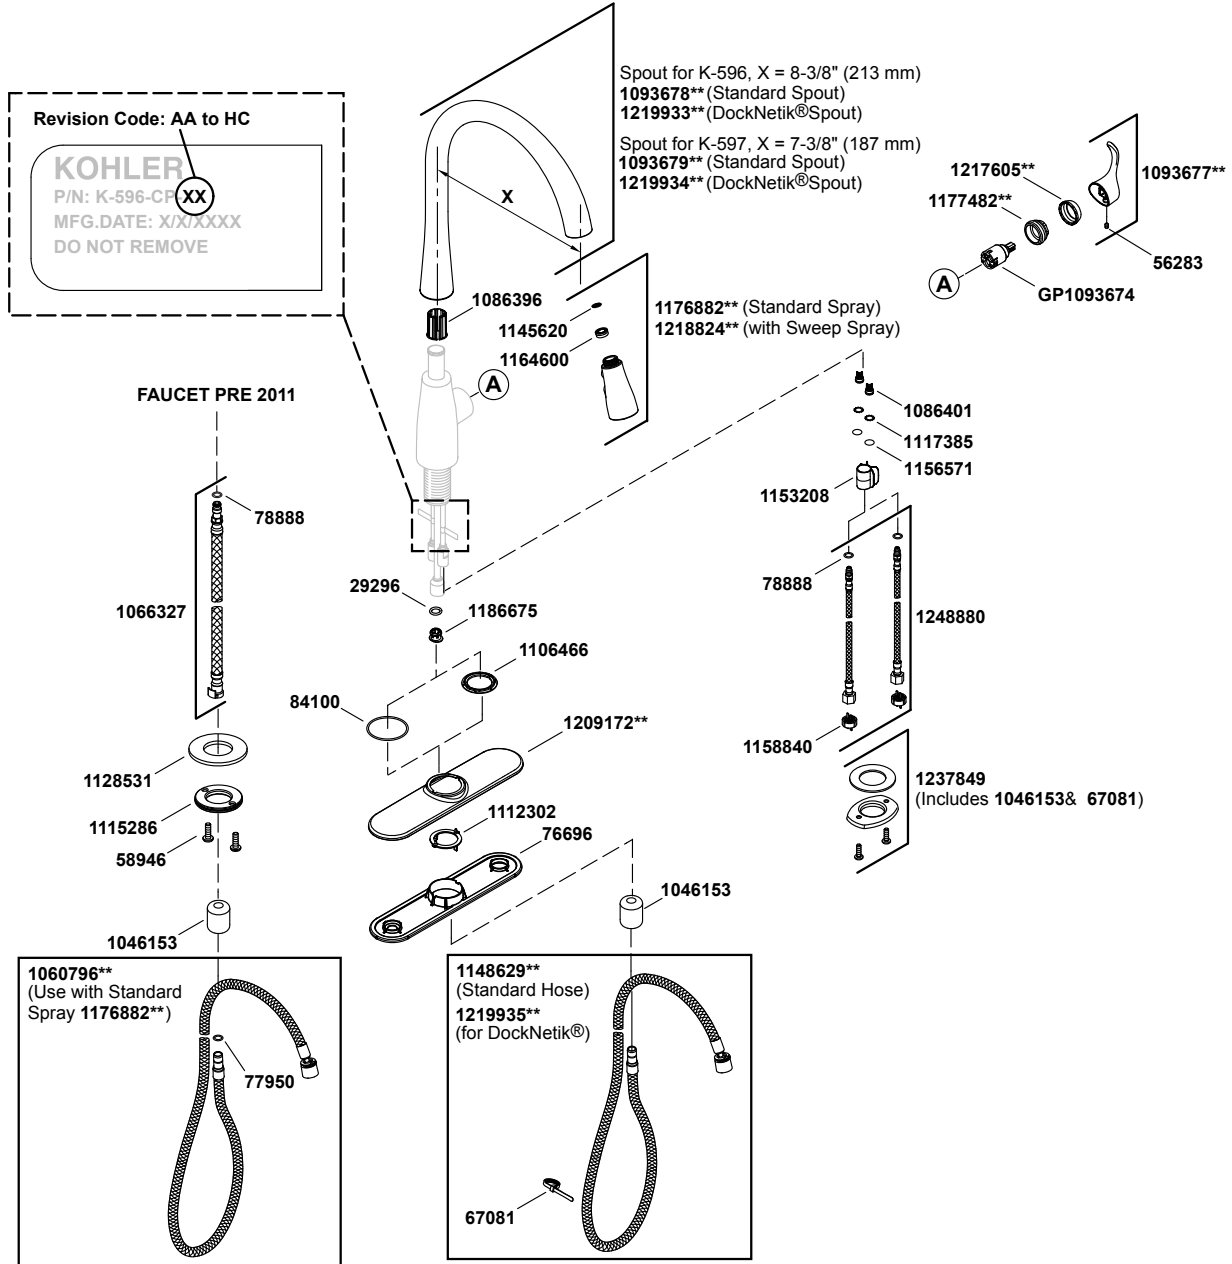

## Kitchen sink faucet with 15-3/8" pull-down spout K-597-CP

**Original Faucet Version**  
For model revisions AA to HC  
(for revisions JC and newer, see Current Faucet Version)

# Simplice®

Kitchen sink faucet with 15-3/8" pull-down spout  
K-597-CP

**Current Faucet Version**  
For model revisions JC and newer  
(for revisions AA to HC, see Original Faucet Version)