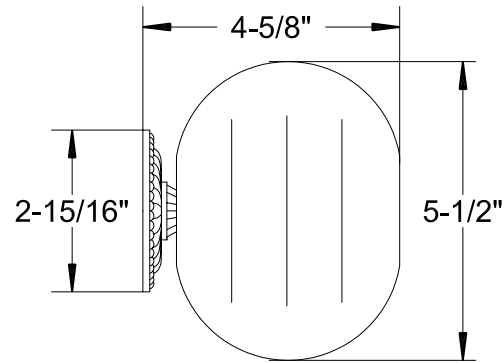

KPG Wall ACCESSORIES SPECIFICATIONS

TOWEL BARS
KPG65: 20-15/16", KPG70: 26-15/16", & KPG75: 32-15/16"

Phyltrich