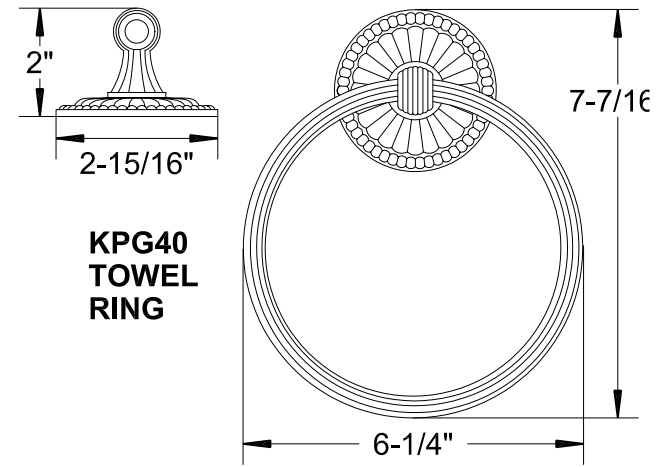

KPG Wall ACCESSORIES SPECIFICATIONS

TOWEL BARS
KPG65: 20-15/16", KPG70: 26-15/16", & KPG75: 32-15/16"

Phyltrich