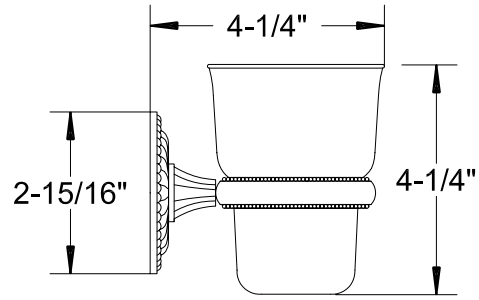

KPG Wall ACCESSORIES SPECIFICATIONS

TOWEL BARS
KPG65: 20-15/16", KPG70: 26-15/16", & KPG75: 32-15/16"

Phyltrich