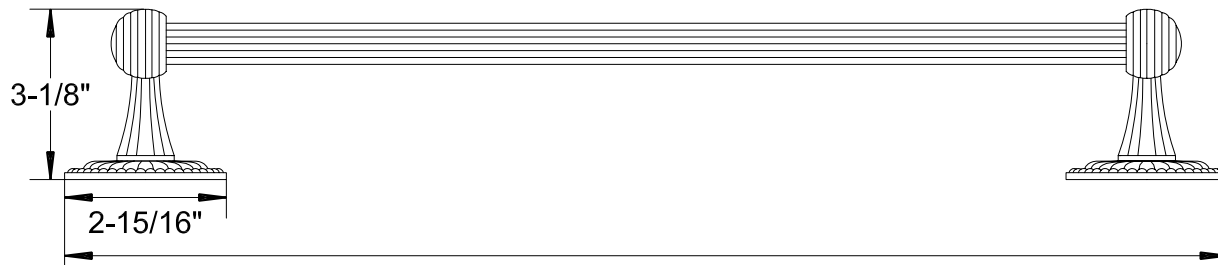

KPG Wall ACCESSORIES SPECIFICATIONS

TOWEL BARS
KPG65: 20-15/16", KPG70: 26-15/16", & KPG75: 32-15/16"

Phyltrich