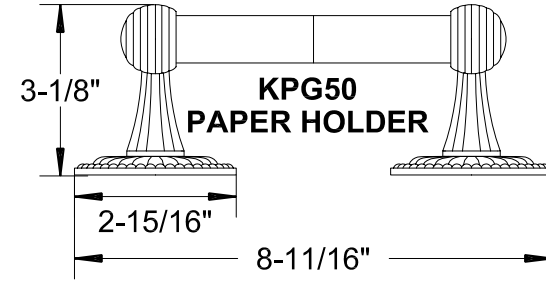

KPG Wall ACCESSORIES SPECIFICATIONS

TOWEL BARS
KPG65: 20-15/16", KPG70: 26-15/16", & KPG75: 32-15/16"

Phyltrich