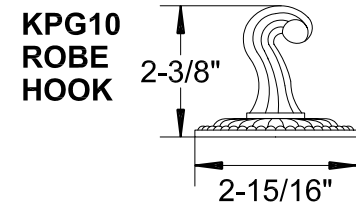

KPG Wall ACCESSORIES SPECIFICATIONS

TOWEL BARS
KPG65: 20-15/16", KPG70: 26-15/16", & KPG75: 32-15/16"

Phyltrich