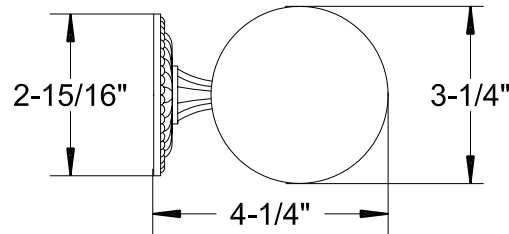

KPG Wall ACCESSORIES SPECIFICATIONS

TOWEL BARS
KPG65: 20-15/16", KPG70: 26-15/16", & KPG75: 32-15/16"

Phyltrich