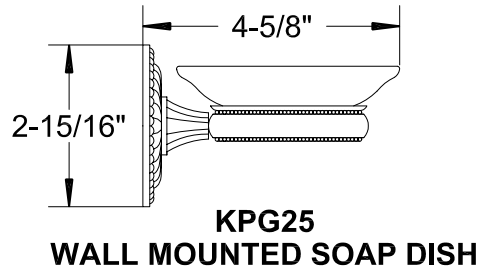

KPG Wall ACCESSORIES SPECIFICATIONS

TOWEL BARS
KPG65: 20-15/16", KPG70: 26-15/16", & KPG75: 32-15/16"

Phyltrich