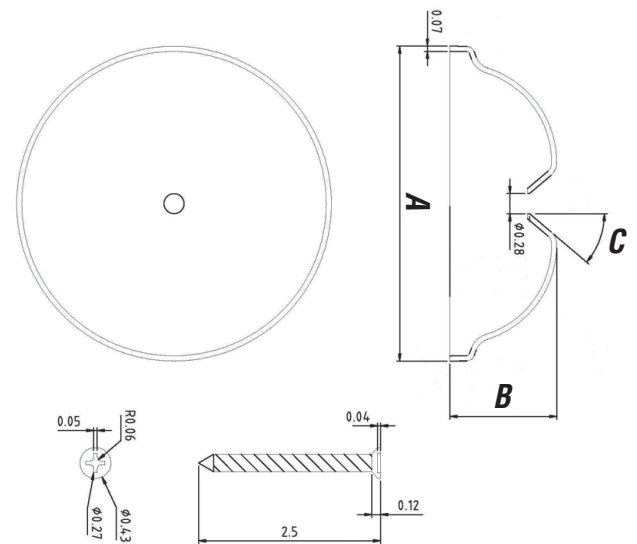

Product Specifications

Warranty and Codes

This PROFLO product carries a 1 year limited warranty.