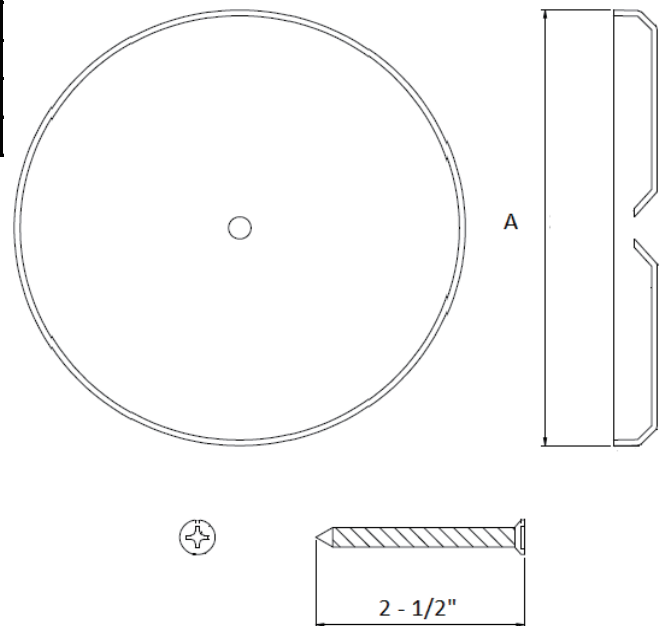

PFFAC

Flat Access Cover

Product Features

- Cleanout cover plate
- ABS construction
- Individually bagged with 2-1/2" wood screw included
- Available in white or chrome plated plastic

PFFAC4C

Product Specifications

Items	Desc	A
PFFAC4C	4-1/4 PLAS CO CVR CP	4-1/4"
PFFAC4W	4-1/4 PLAS CO CVR WHIT	4-1/4"
PFFAC5C	5-1/4 PLAS CO CVR CP	5-1/4"
PFFAC5W	5-1/4 PLAS CO CVR WHIT	5-1/4"
PFFAC7C	7-1/4 PLAS CO CVR CP	7-1/4"
PFFAC7W	7-1/4 PLAS CO CVR WHIT	7-1/4"