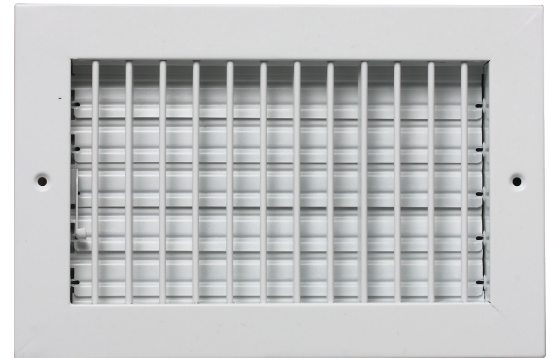

### Product Features

- All steel construction
- Vertical adjustable face bars
- Horizontal multi-shutter damper
- Screws included
- Available in white

		Size Availability									
		WIDTH									
		6	8	10	12	14	16	18	20	24	30
HEIGHT	4		X	X	X	X	X				
	6	X	X	X	X	X	X	X	X	X	X
	8		X	X	X	X	X	X	X	X	
	10			X	X	X		X	X		X
	12				X		X		X		X
	14					X					
	16						X				
	18							X			