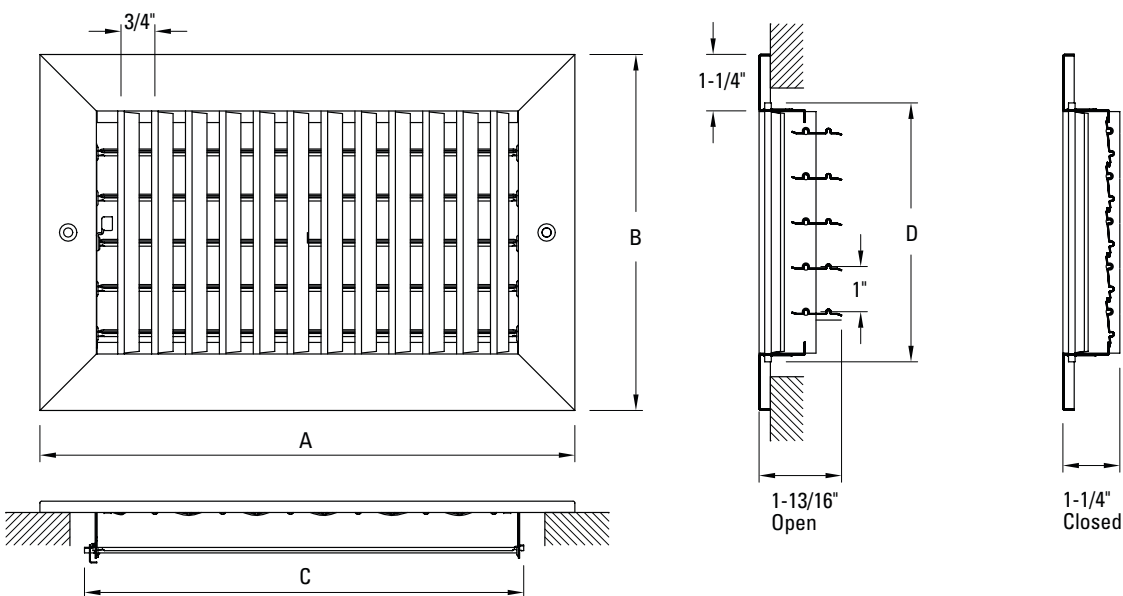

### Product Features

- All steel construction
- Vertical adjustable face bars
- Horizontal multi-shutter damper
- Screws included
- Available in white

		Size Availability									
		WIDTH									
		6	8	10	12	14	16	18	20	24	30
HEIGHT	4		X	X	X	X	X				
	6	X	X	X	X	X	X	X	X	X	X
	8		X	X	X	X	X	X	X	X	
	10			X	X	X		X	X		X
	12				X		X		X		X
	14					X					
	16						X				
	18							X			